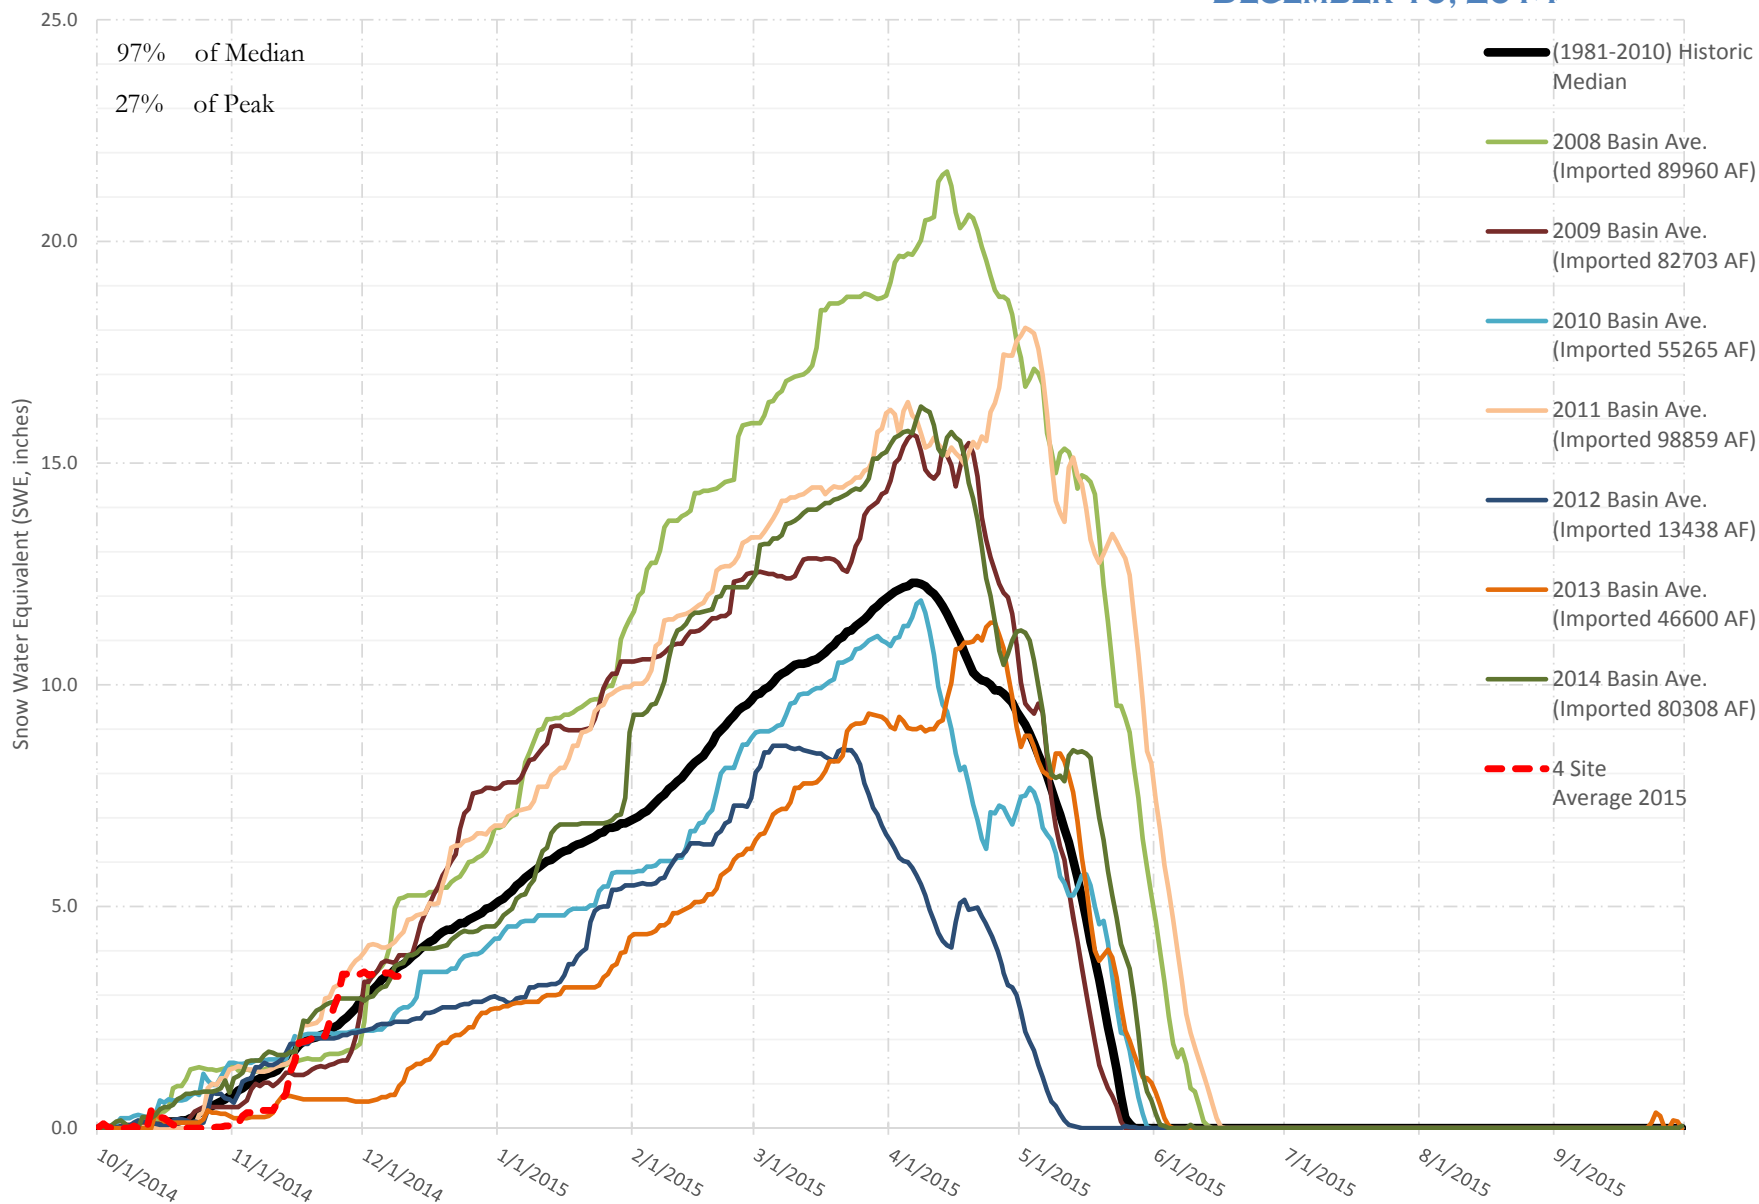

FRY-ARK COLLECTION BASIN SNOWPACK VS ANNUAL BASIN AVERAGE W/ ASSOC. FRY-ARK IMPORTS

DECEMBER 10, 2014

UPPER ARK BASIN SNOWPACK VS ANNUAL BASIN AVERAGE W/ ASSOC. FRY-ARK IMPORTS

DECEMBER 10, 2014