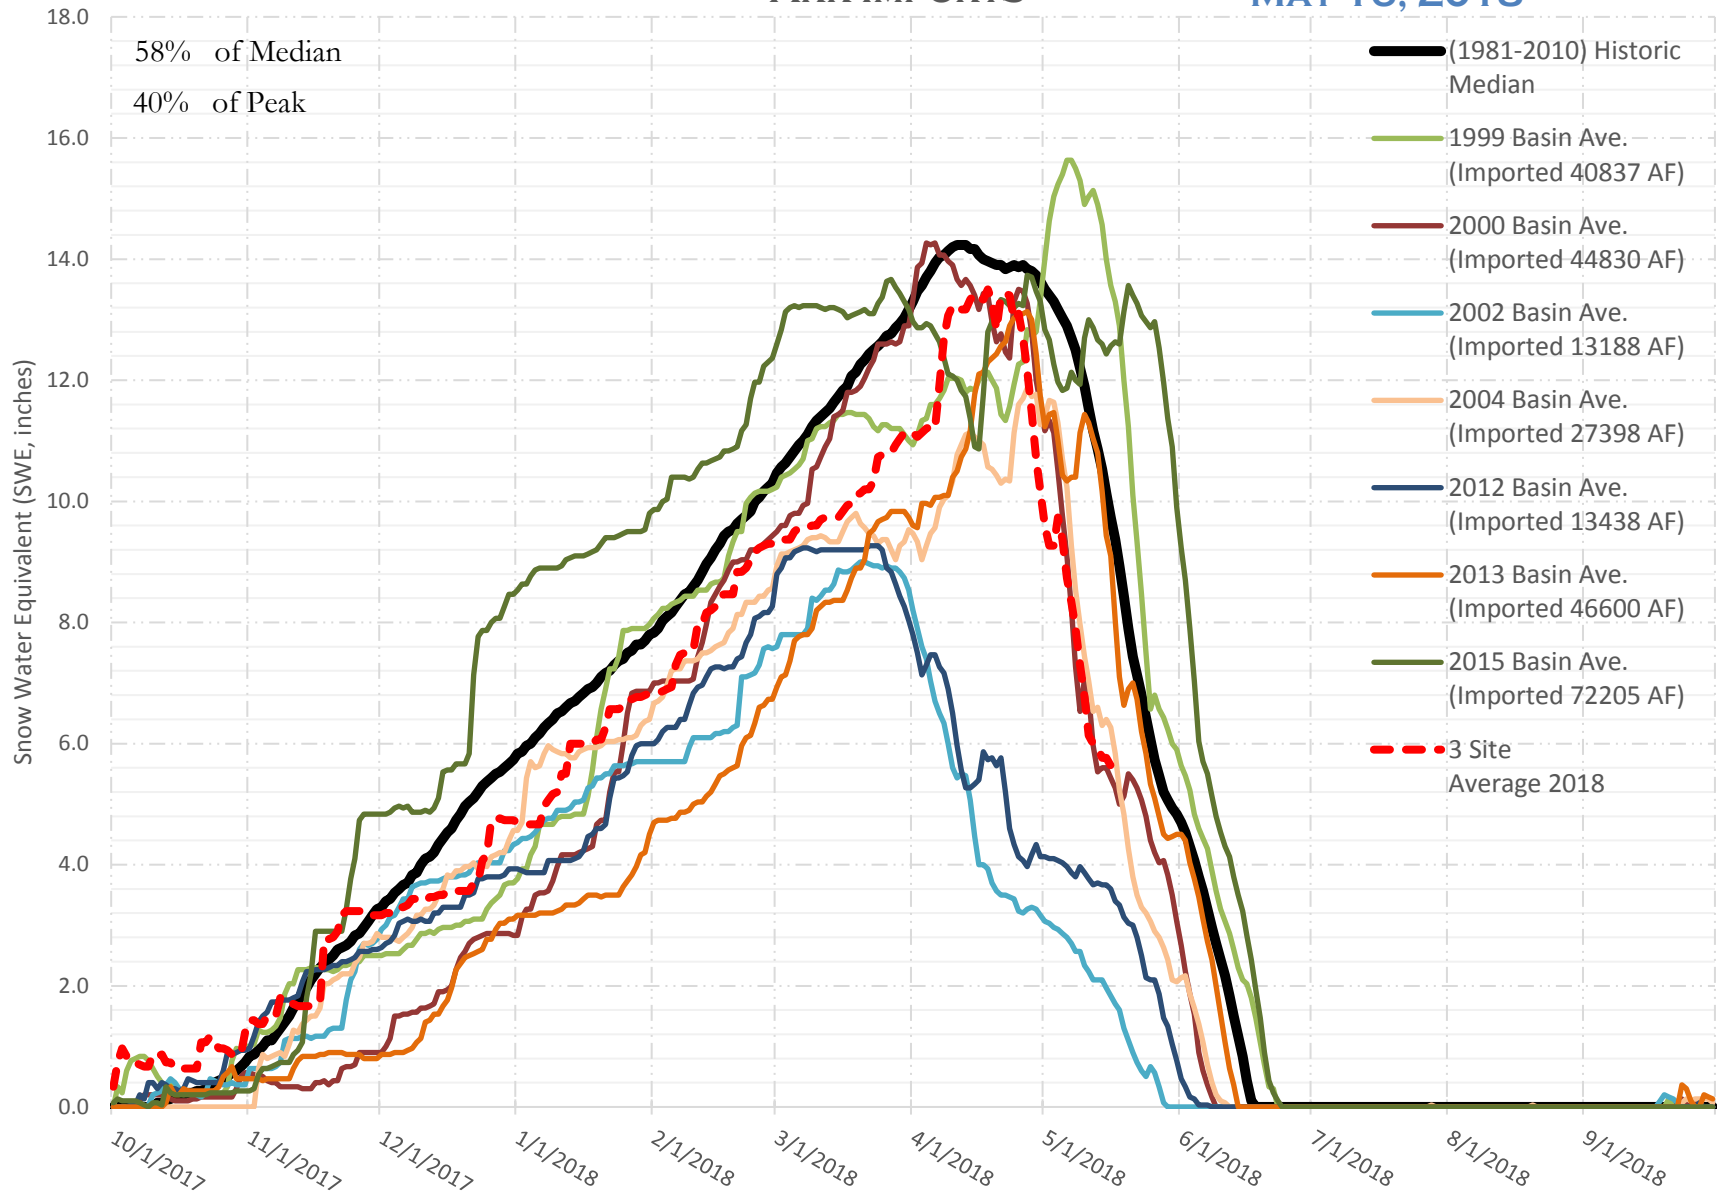

UPPER ARK BASIN SNOWPACK VS ANNUAL BASIN AVERAGE W/ ASSOC. FRY- ARK IMPORTS

MAY 16, 2018