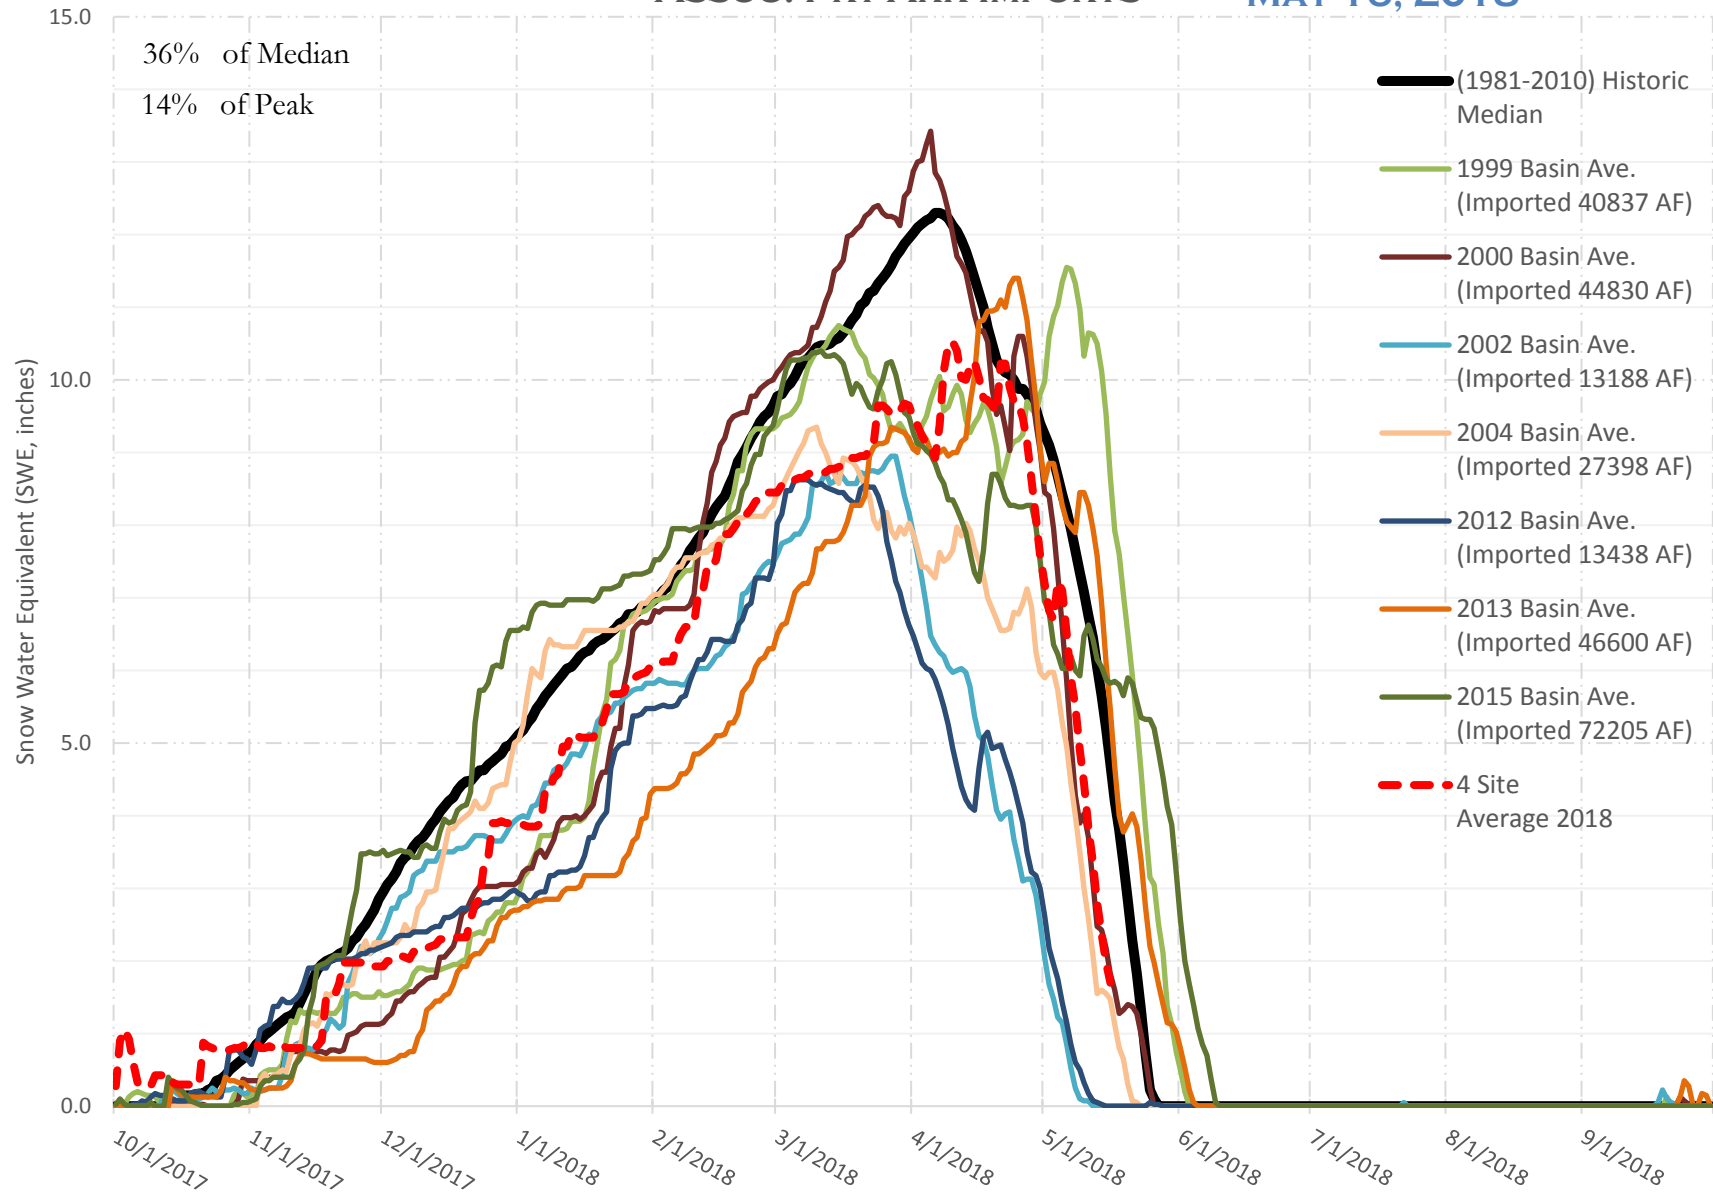

# FRY-ARK COLLECTION BASIN SNOWPACK VS ANNUAL BASIN AVERAGE W/ ASSOC. FRY-ARK IMPORTS

MAY 16, 2018

# FRY-ARK COLLECTION BASIN SNOWPACK W/ INDIVIDUAL SITES MAY 16, 2018