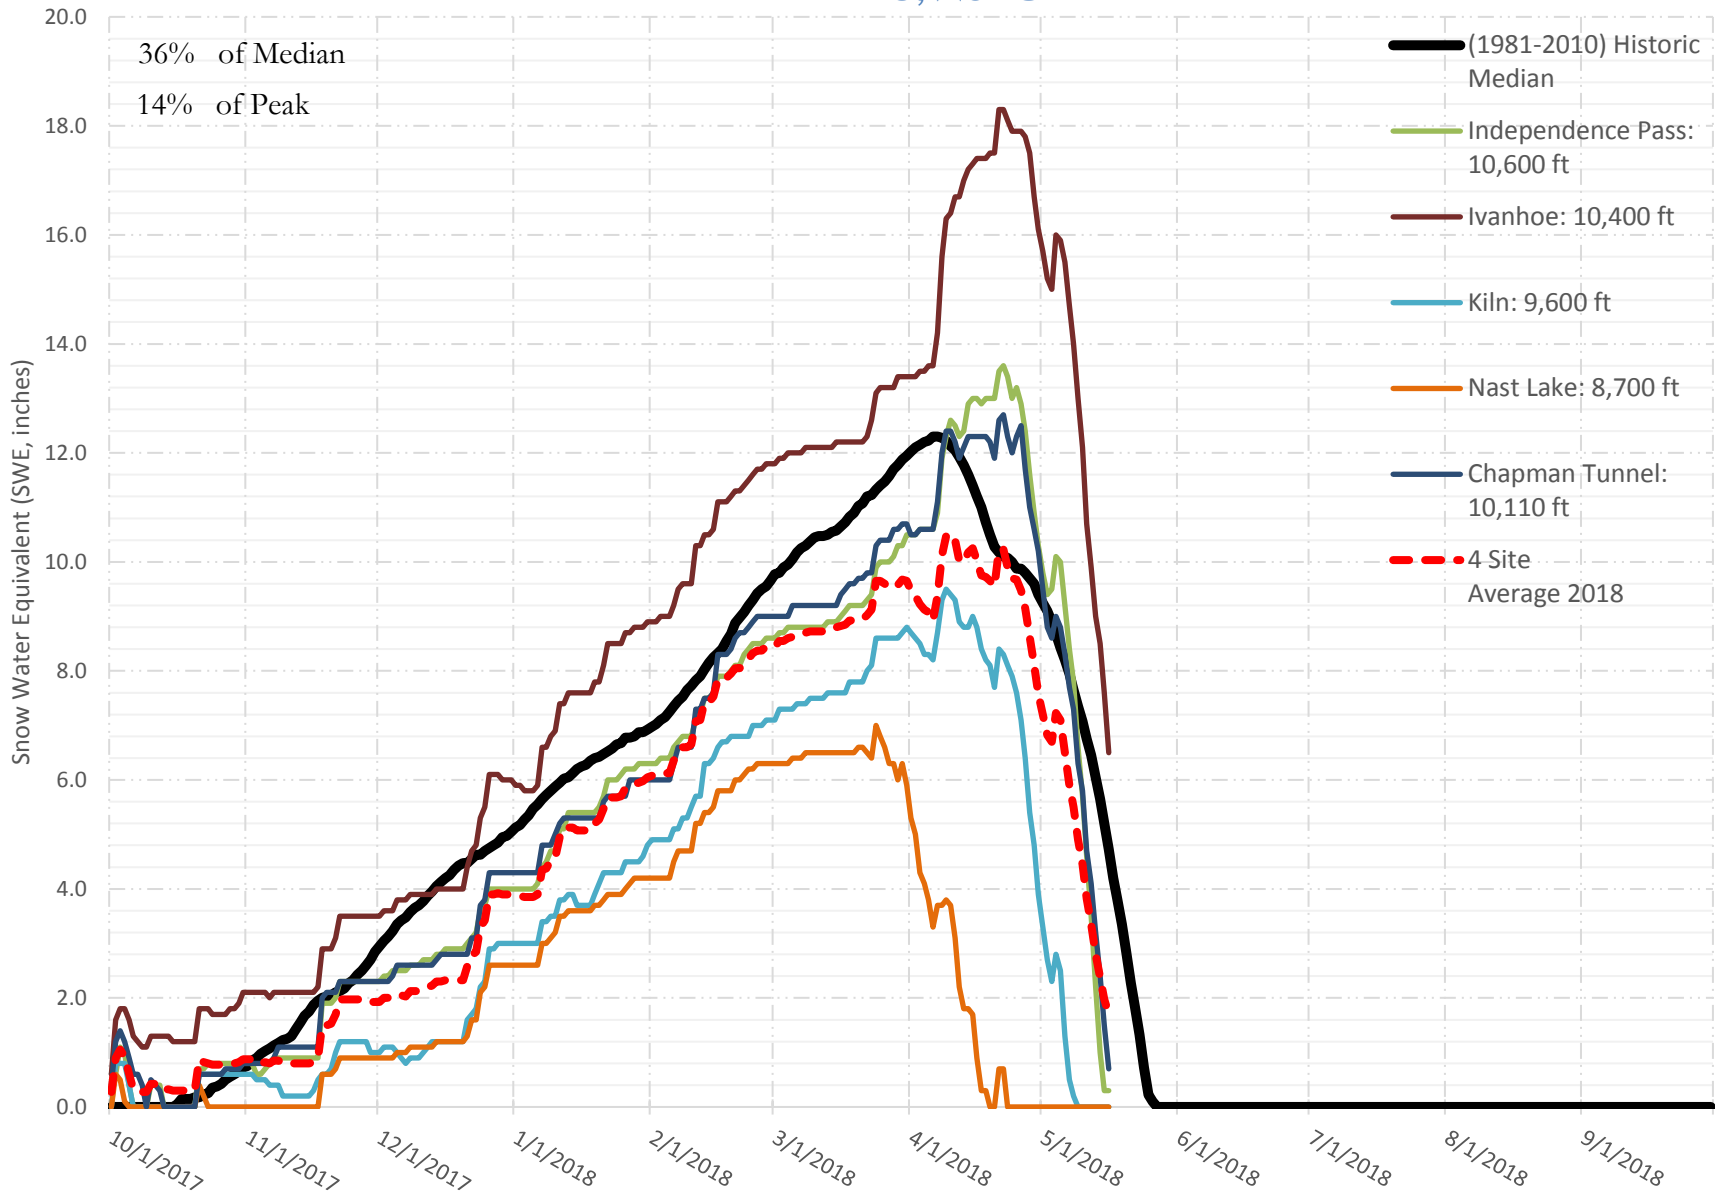

# FRY-ARK COLLECTION BASIN SNOWPACK VS ANNUAL BASIN AVERAGE W/ ASSOC. FRY-ARK IMPORTS

MAY 16, 2018

# FRY-ARK COLLECTION BASIN SNOWPACK W/ INDIVIDUAL SITES MAY 16, 2018

# UPPER ARK BASIN SNOWPACK W/ INDIVIDUAL SITES MAY 16, 2018