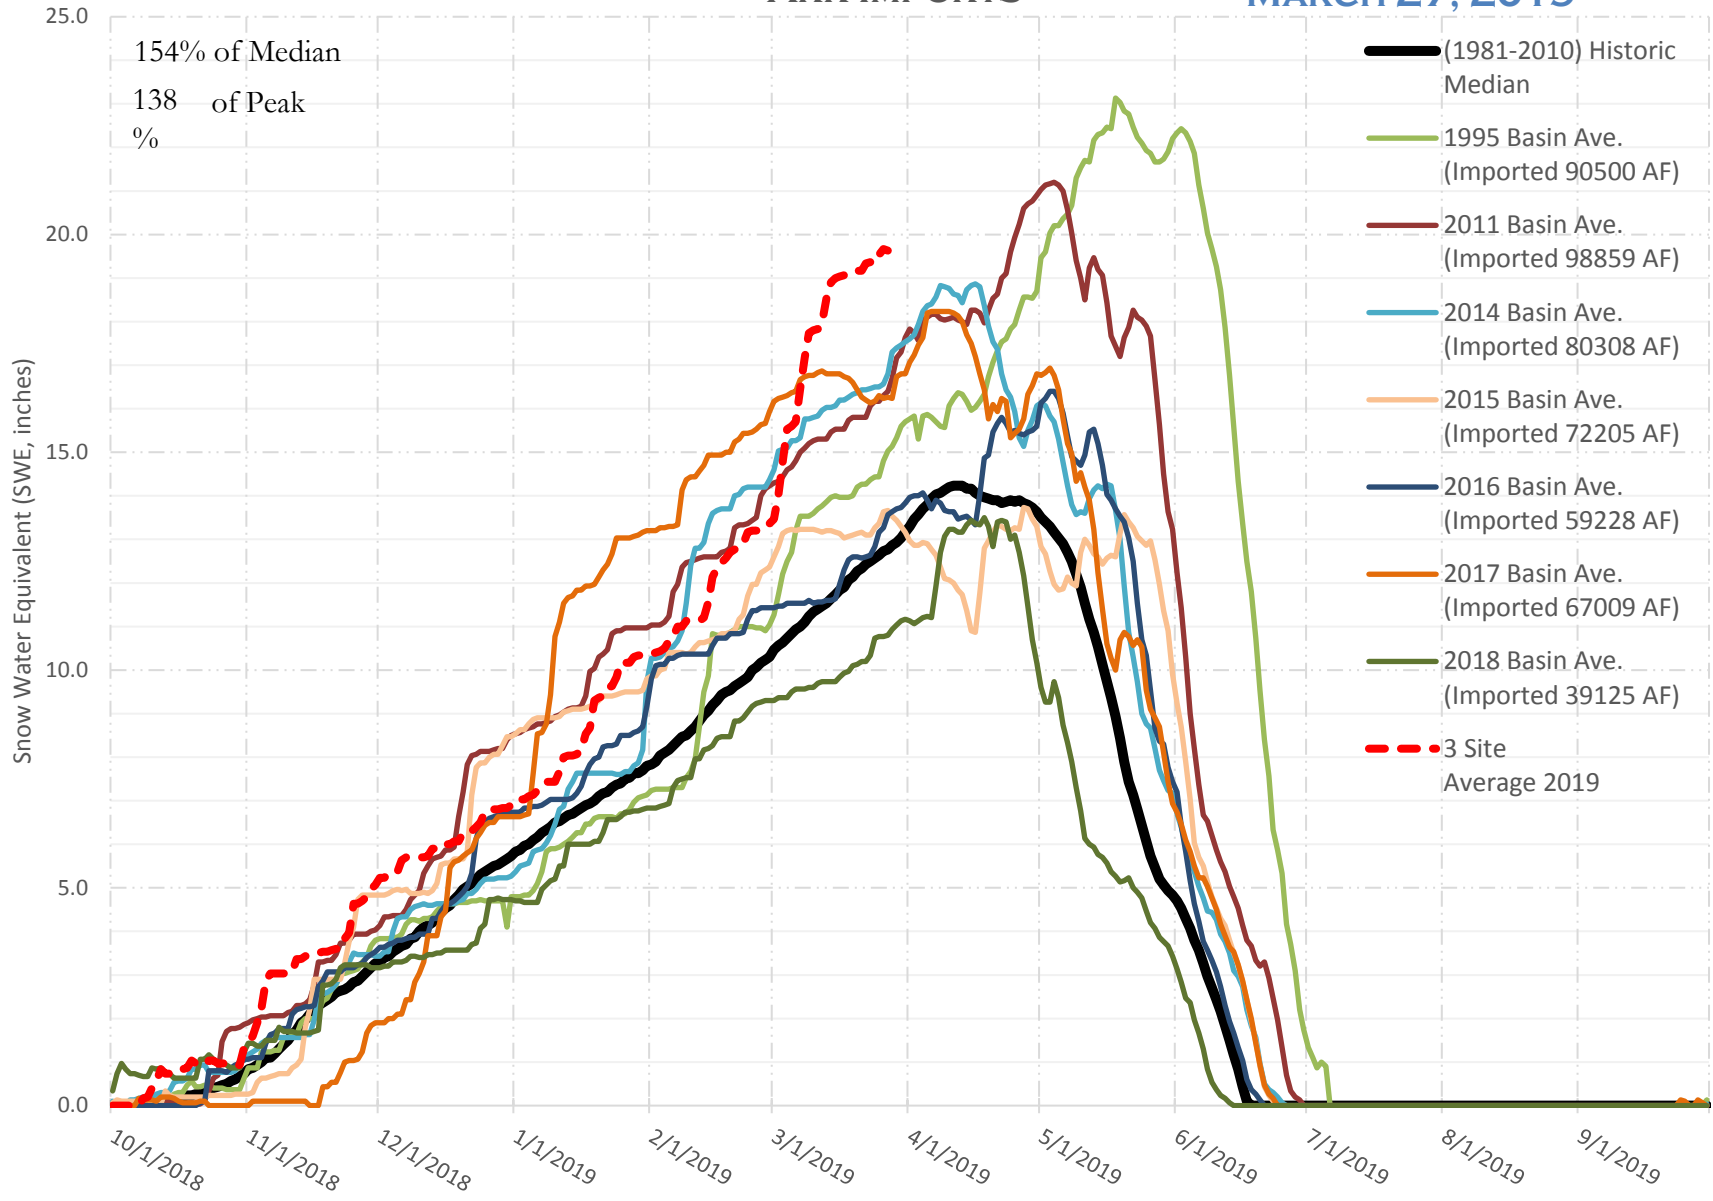

UPPER ARK BASIN SNOWPACK VS ANNUAL BASIN AVERAGE W/ ASSOC. FRY- ARK IMPORTS

MARCH 27, 2019