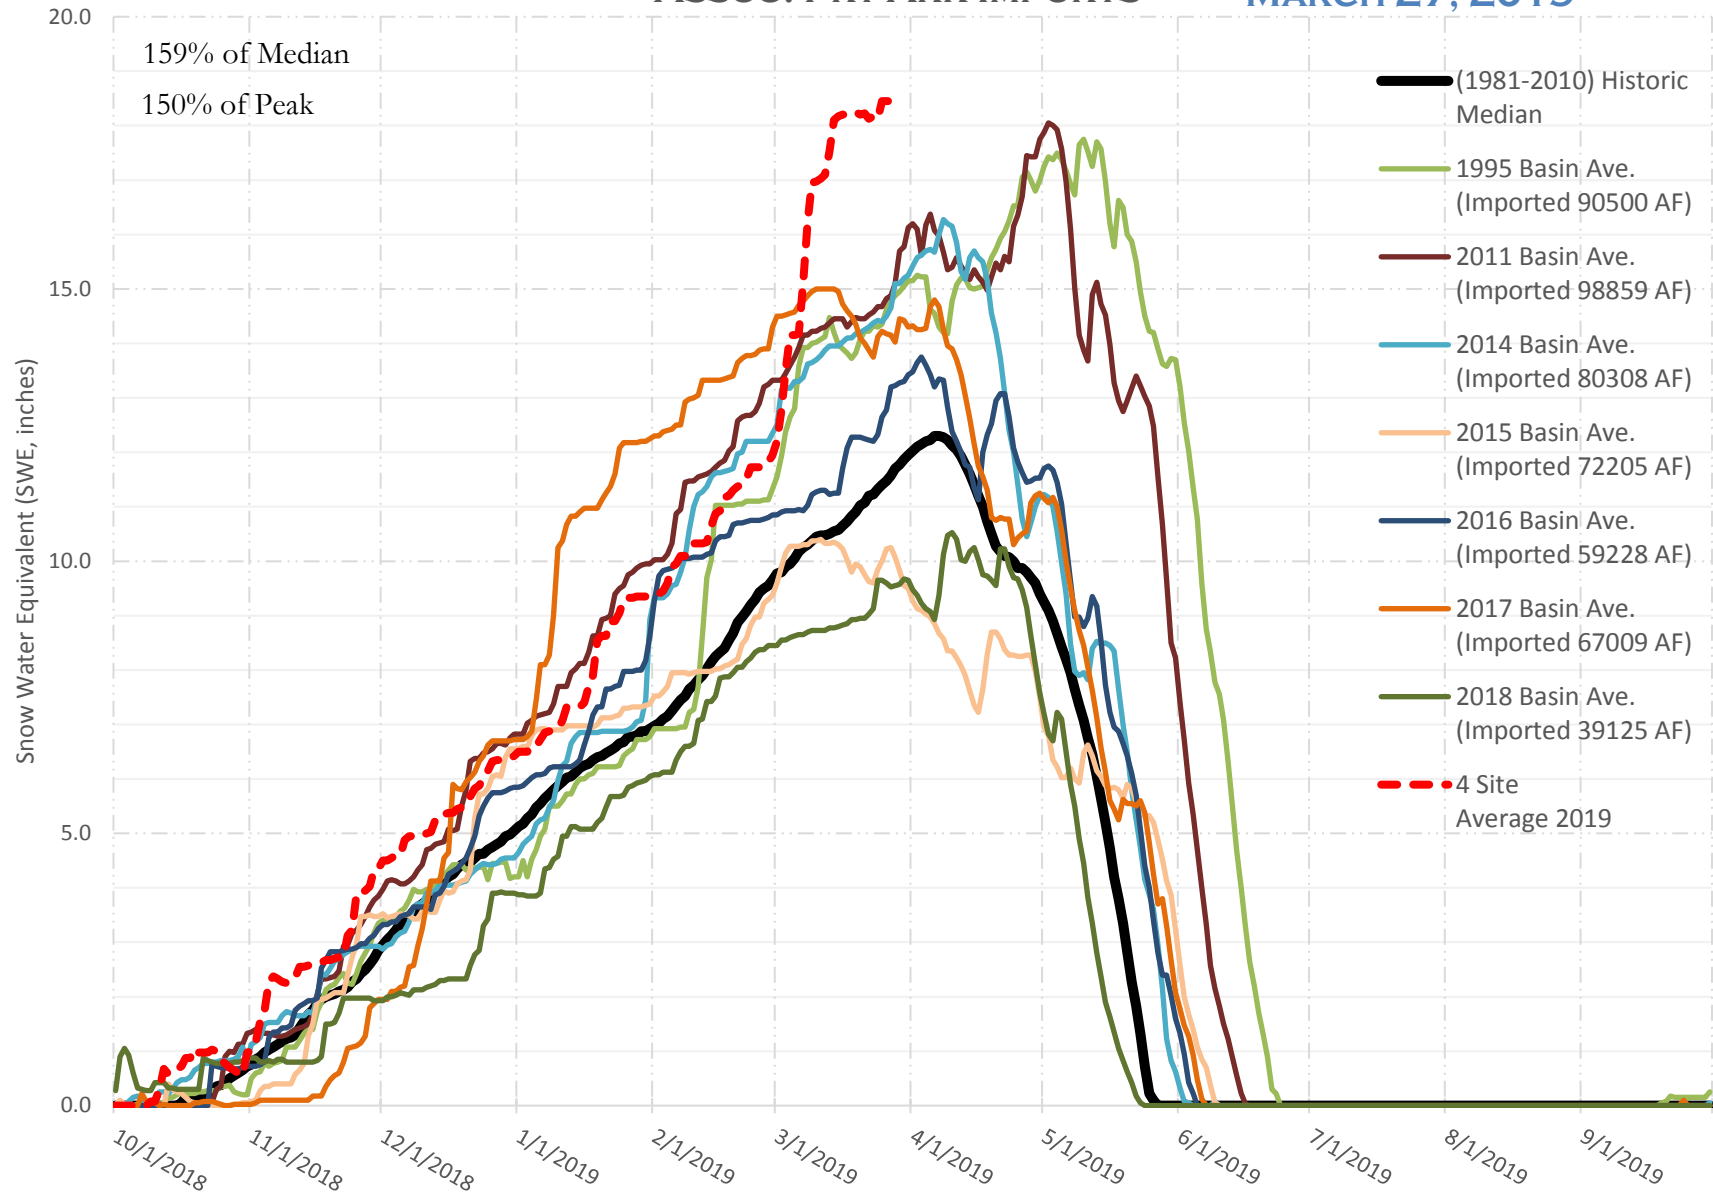

# FRY-ARK COLLECTION BASIN SNOWPACK VS ANNUAL BASIN AVERAGE W/ ASSOC. FRY-ARK IMPORTS

**MARCH 27, 2019**

# FRY-ARK COLLECTION BASIN SNOWPACK W/ INDIVIDUAL SITES MARCH 27, 2019