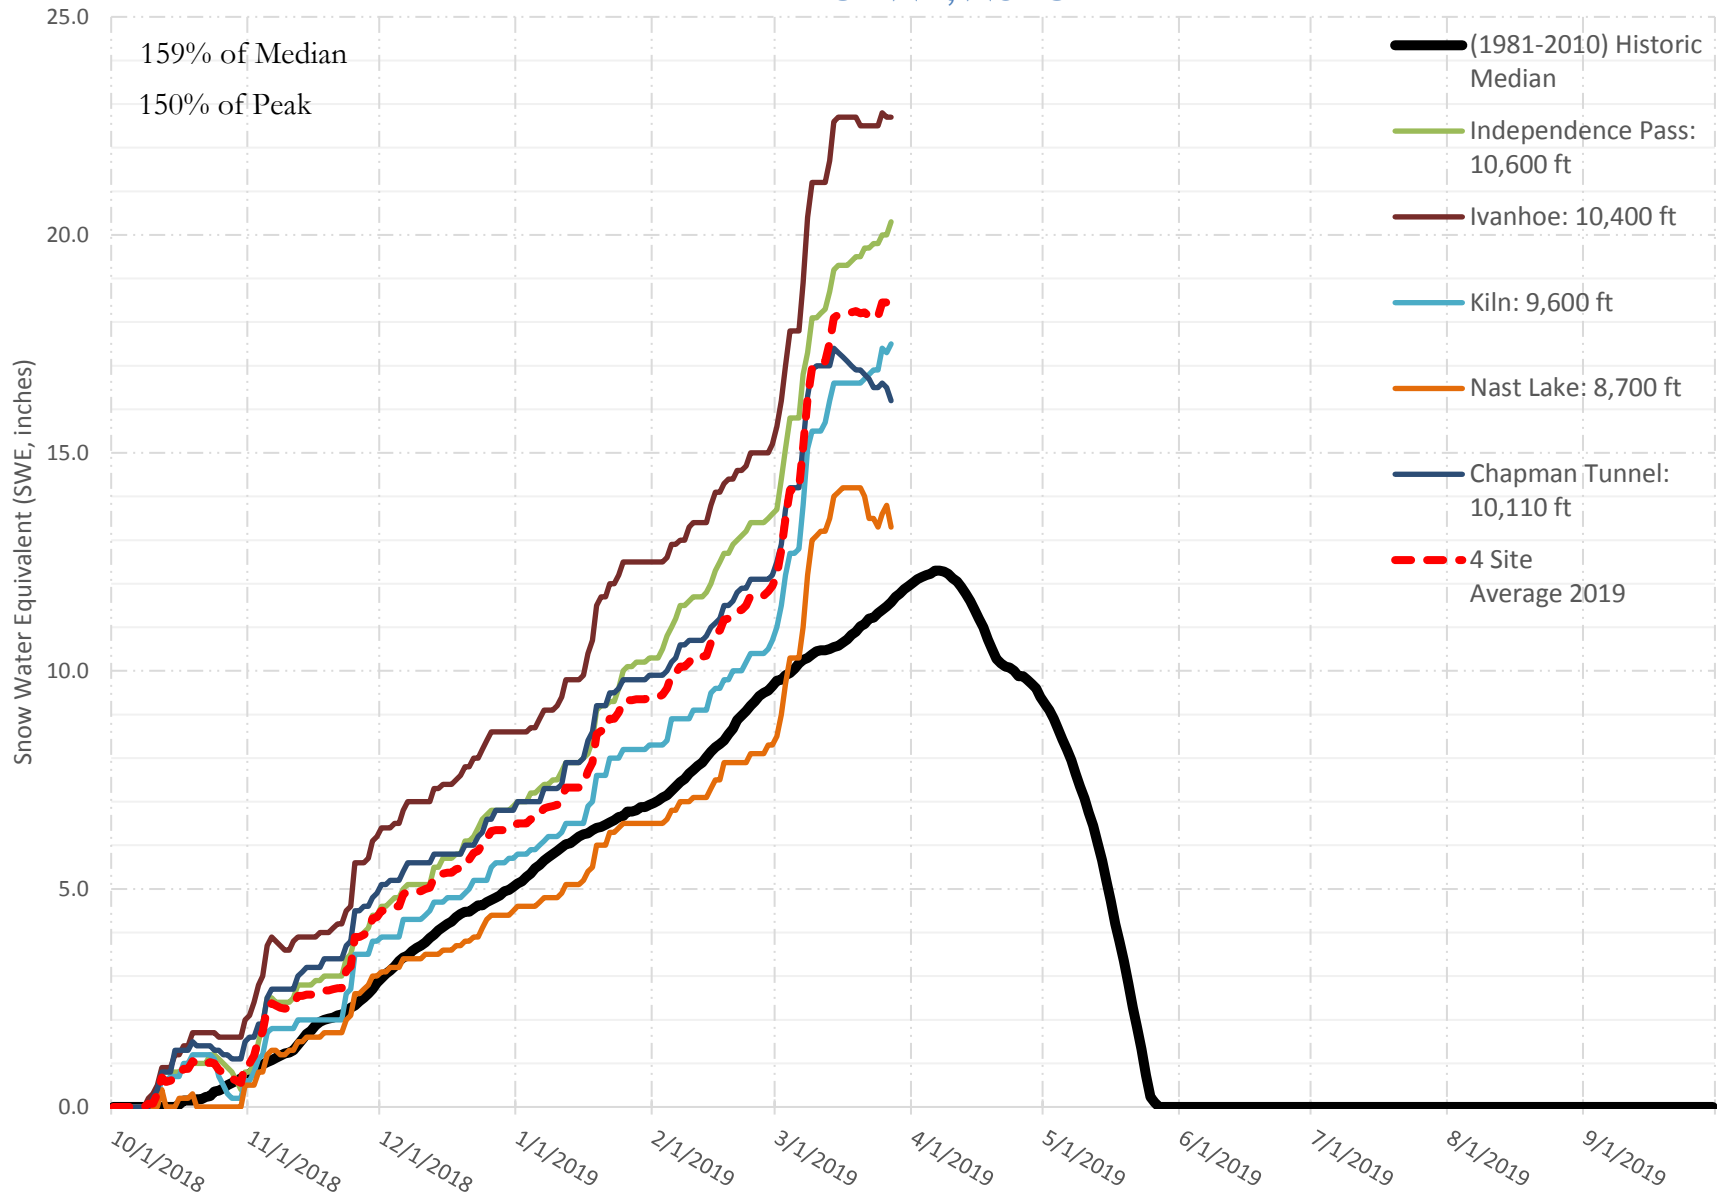

# FRY-ARK COLLECTION BASIN SNOWPACK VS ANNUAL BASIN AVERAGE W/ ASSOC. FRY-ARK IMPORTS

**MARCH 27, 2019**

# FRY-ARK COLLECTION BASIN SNOWPACK W/ INDIVIDUAL SITES MARCH 27, 2019