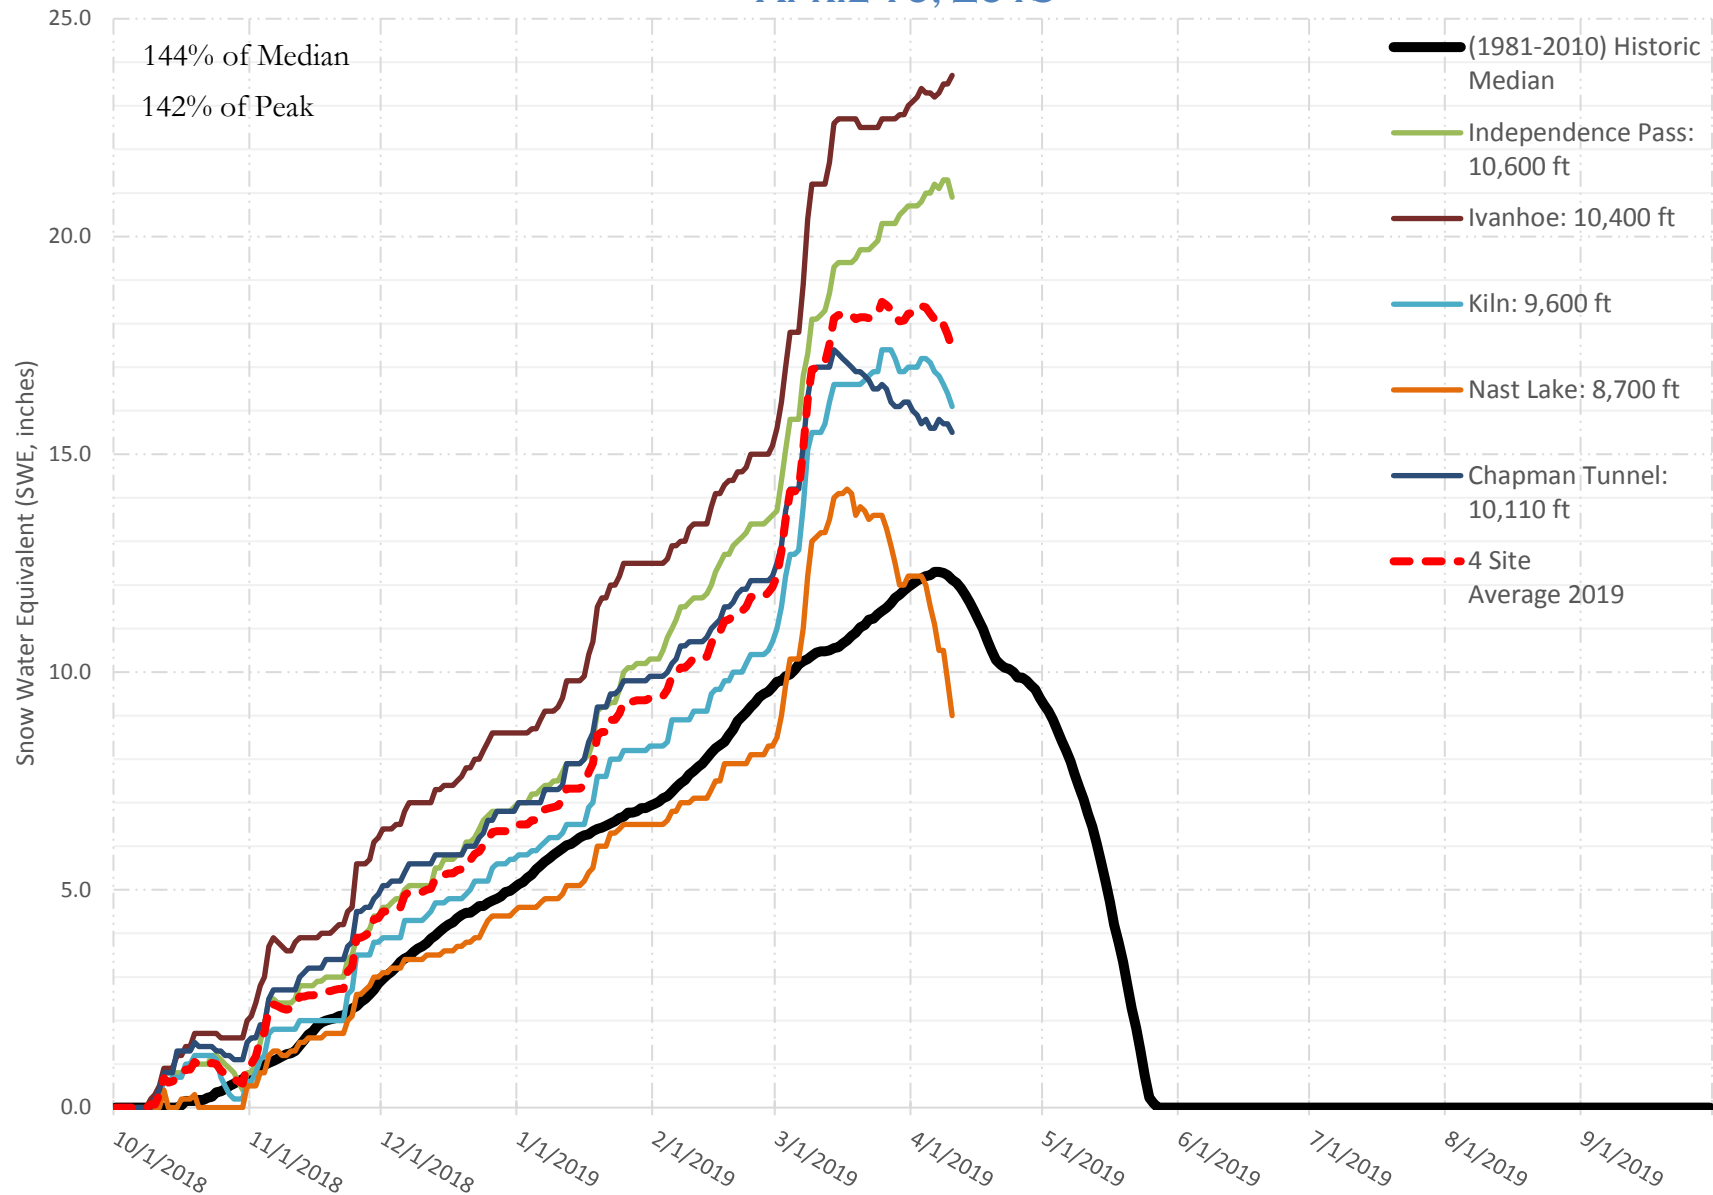

FRY-ARK COLLECTION BASIN SNOWPACK VS ANNUAL BASIN AVERAGE W/ ASSOC. FRY-ARK IMPORTS

APRIL 10, 2019

FRY-ARK COLLECTION BASIN SNOWPACK W/ INDIVIDUAL SITES APRIL 10, 2019

UPPER ARK BASIN SNOWPACK VS ANNUAL BASIN AVERAGE W/ ASSOC. FRY- ARK IMPORTS

APRIL 10, 2019

UPPER ARK BASIN SNOWPACK W/ INDIVIDUAL SITES APRIL 10, 2019