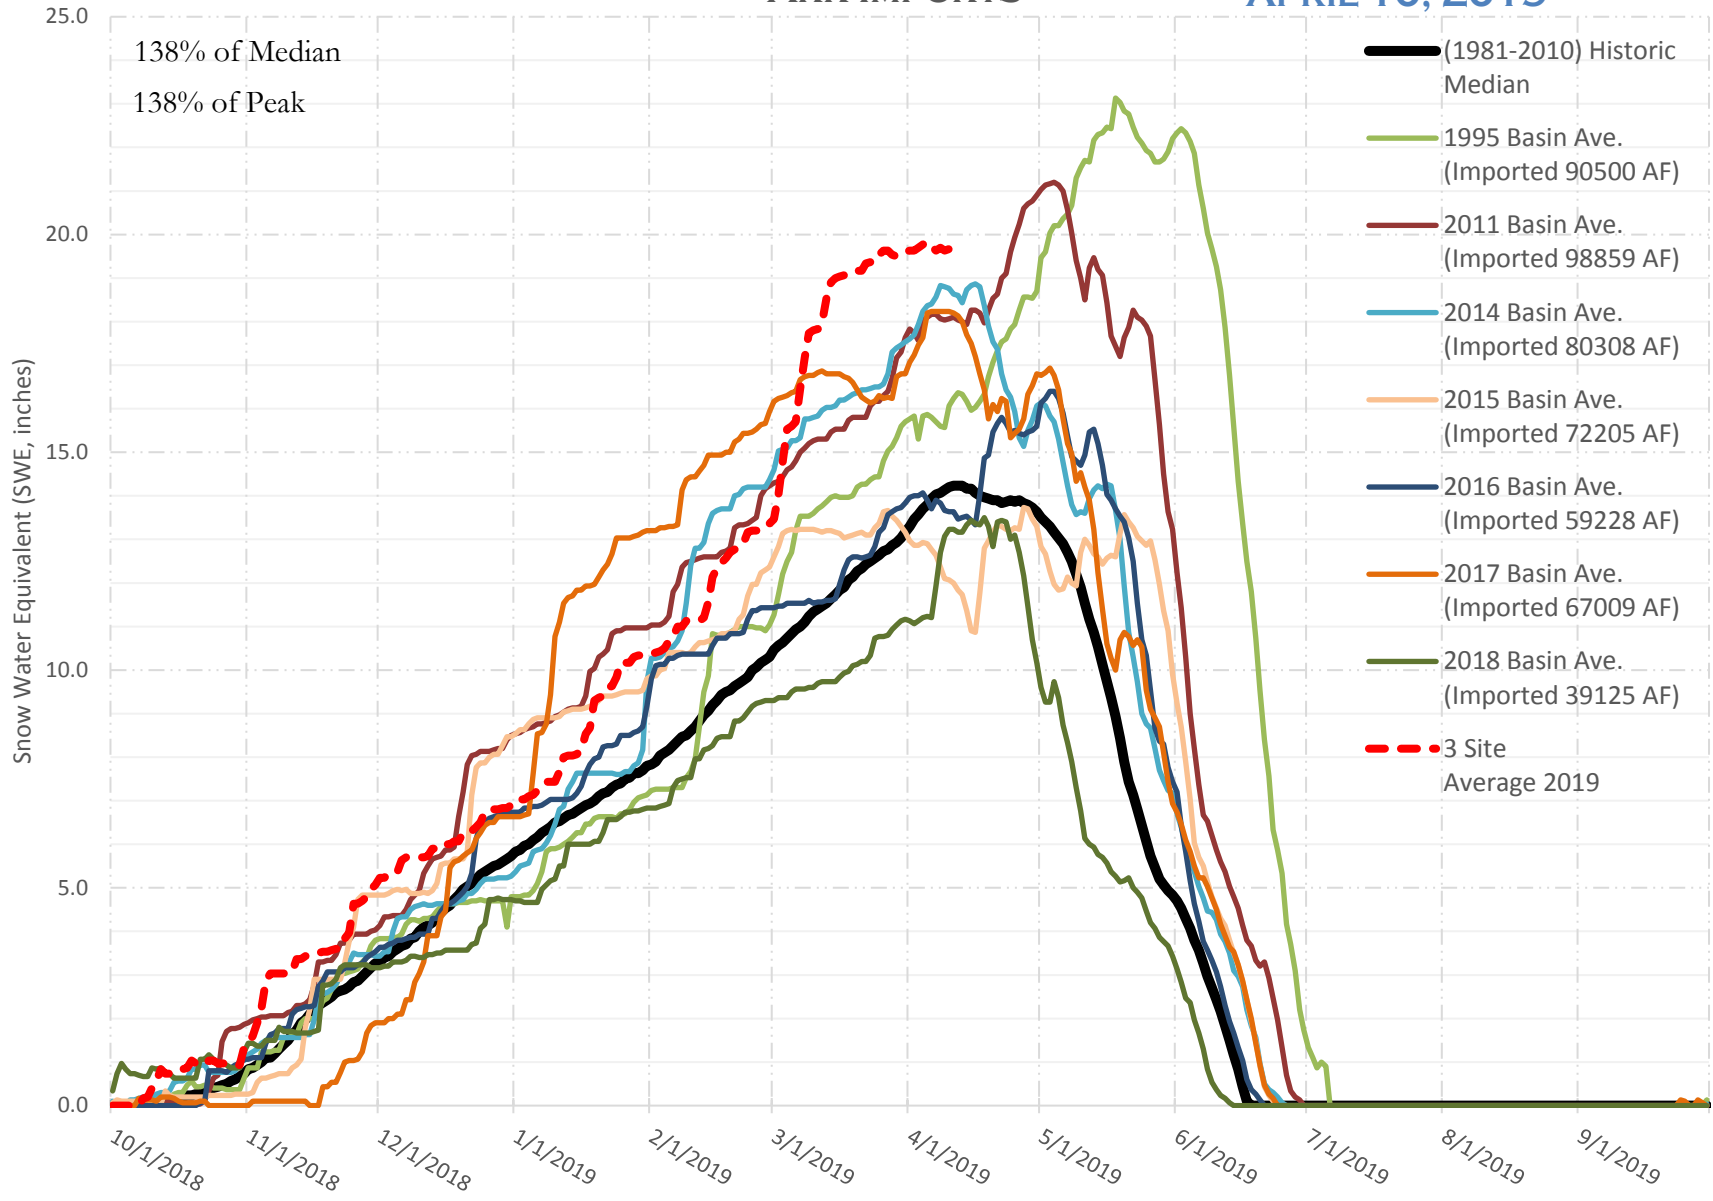

FRY-ARK COLLECTION BASIN SNOWPACK VS ANNUAL BASIN AVERAGE W/ ASSOC. FRY-ARK IMPORTS

APRIL 10, 2019

FRY-ARK COLLECTION BASIN SNOWPACK W/ INDIVIDUAL SITES APRIL 10, 2019

UPPER ARK BASIN SNOWPACK VS ANNUAL BASIN AVERAGE W/ ASSOC. FRY- ARK IMPORTS

APRIL 10, 2019

UPPER ARK BASIN SNOWPACK W/ INDIVIDUAL SITES APRIL 10, 2019