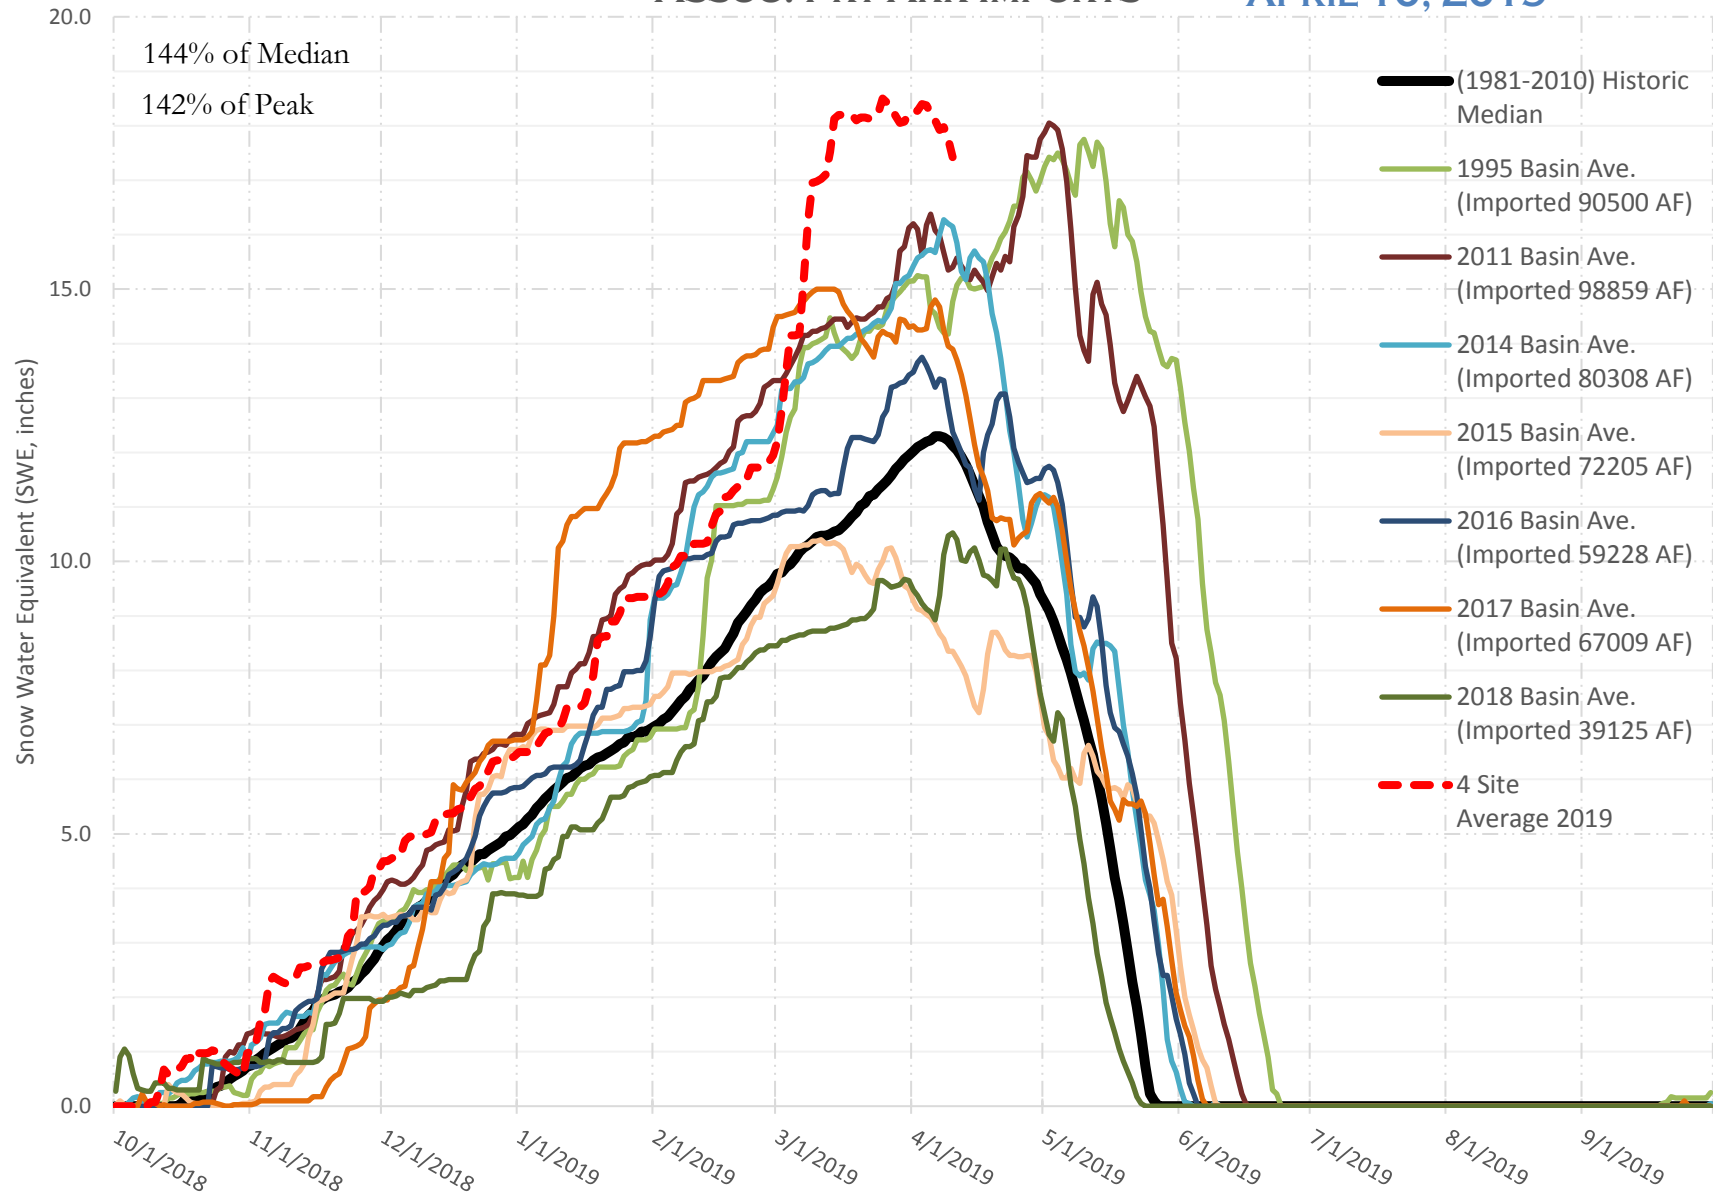

FRY-ARK COLLECTION BASIN SNOWPACK VS ANNUAL BASIN AVERAGE W/ ASSOC. FRY-ARK IMPORTS

APRIL 10, 2019

FRY-ARK COLLECTION BASIN SNOWPACK W/ INDIVIDUAL SITES APRIL 10, 2019

UPPER ARK BASIN SNOWPACK VS ANNUAL BASIN AVERAGE W/ ASSOC. FRY- ARK IMPORTS

APRIL 10, 2019

UPPER ARK BASIN SNOWPACK W/ INDIVIDUAL SITES APRIL 10, 2019