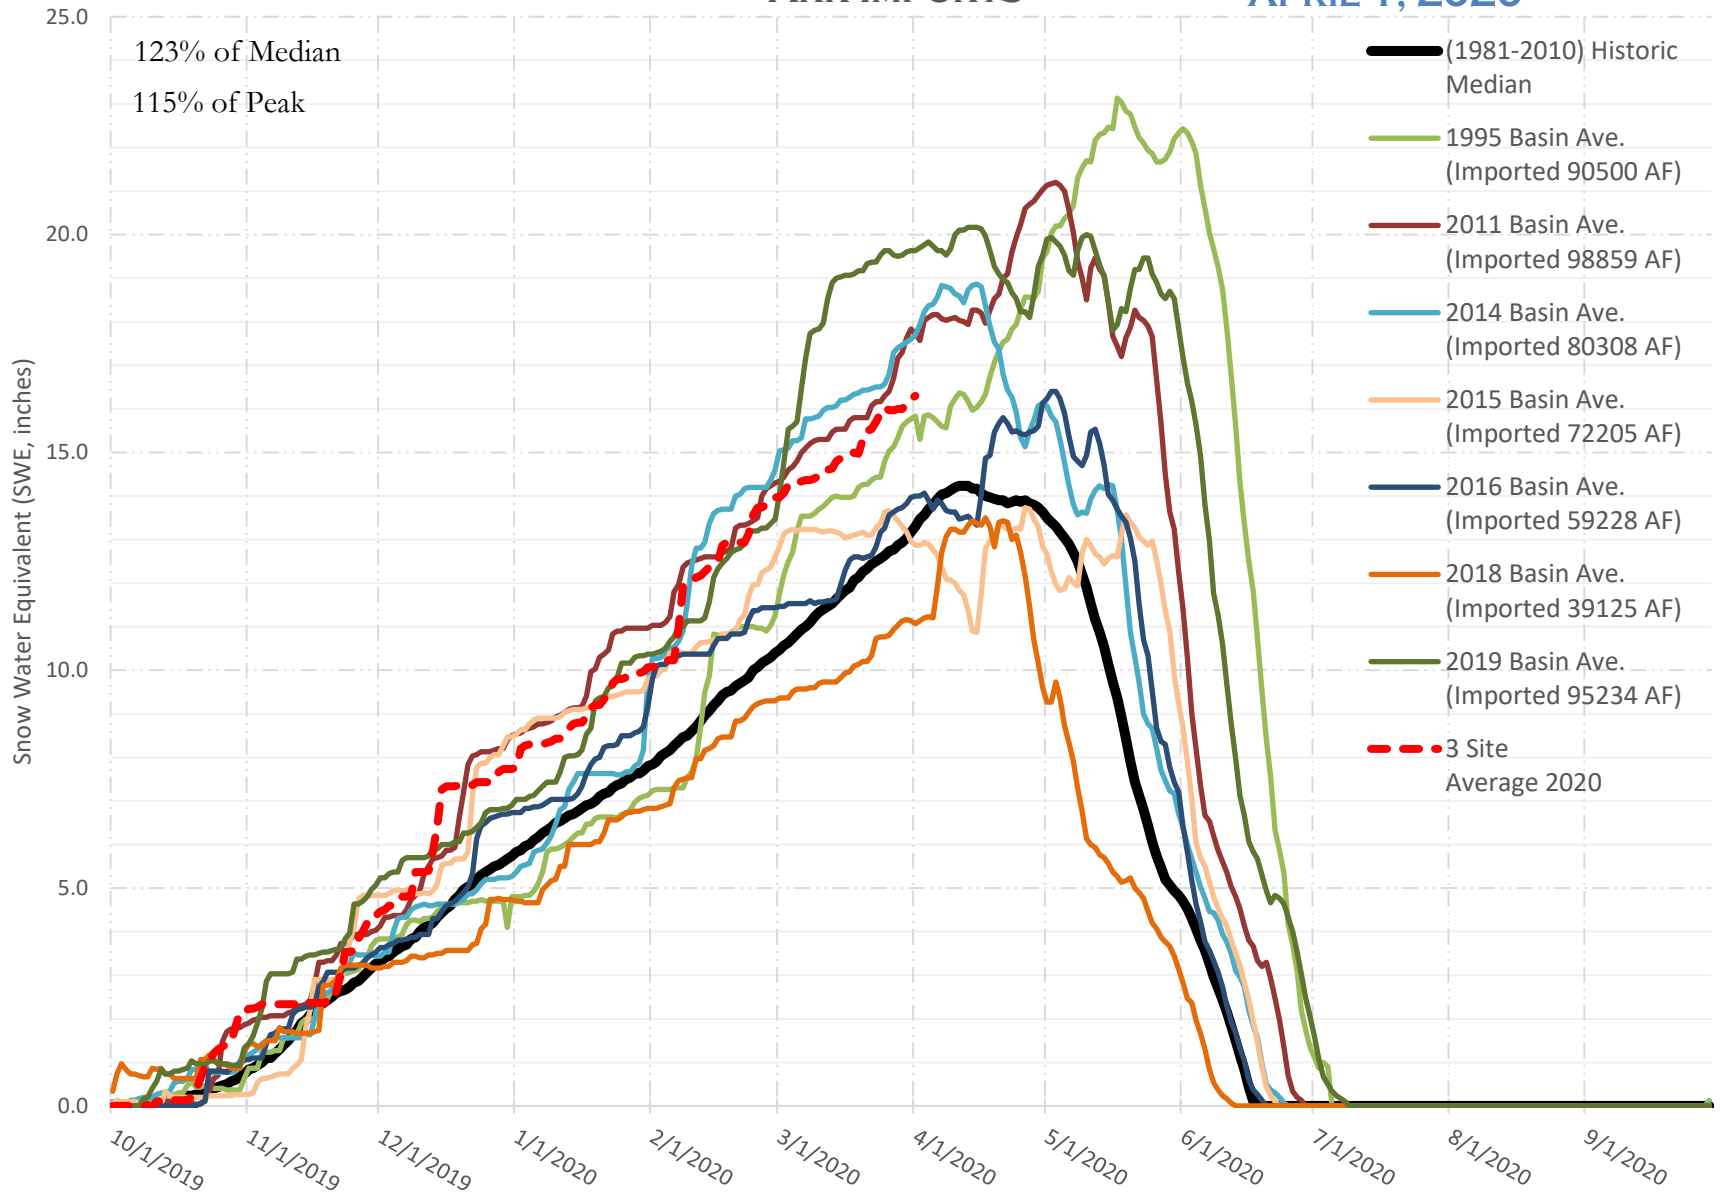

# FRY-ARK COLLECTION BASIN SNOWPACK VS ANNUAL BASIN AVERAGE W/ ASSOC. FRY-ARK IMPORTS

APRIL 1, 2020

# FRY-ARK COLLECTION BASIN SNOWPACK W/ INDIVIDUAL SITES APRIL 1, 2020

# UPPER ARK BASIN SNOWPACK W/ INDIVIDUAL SITES APRIL 1, 2020