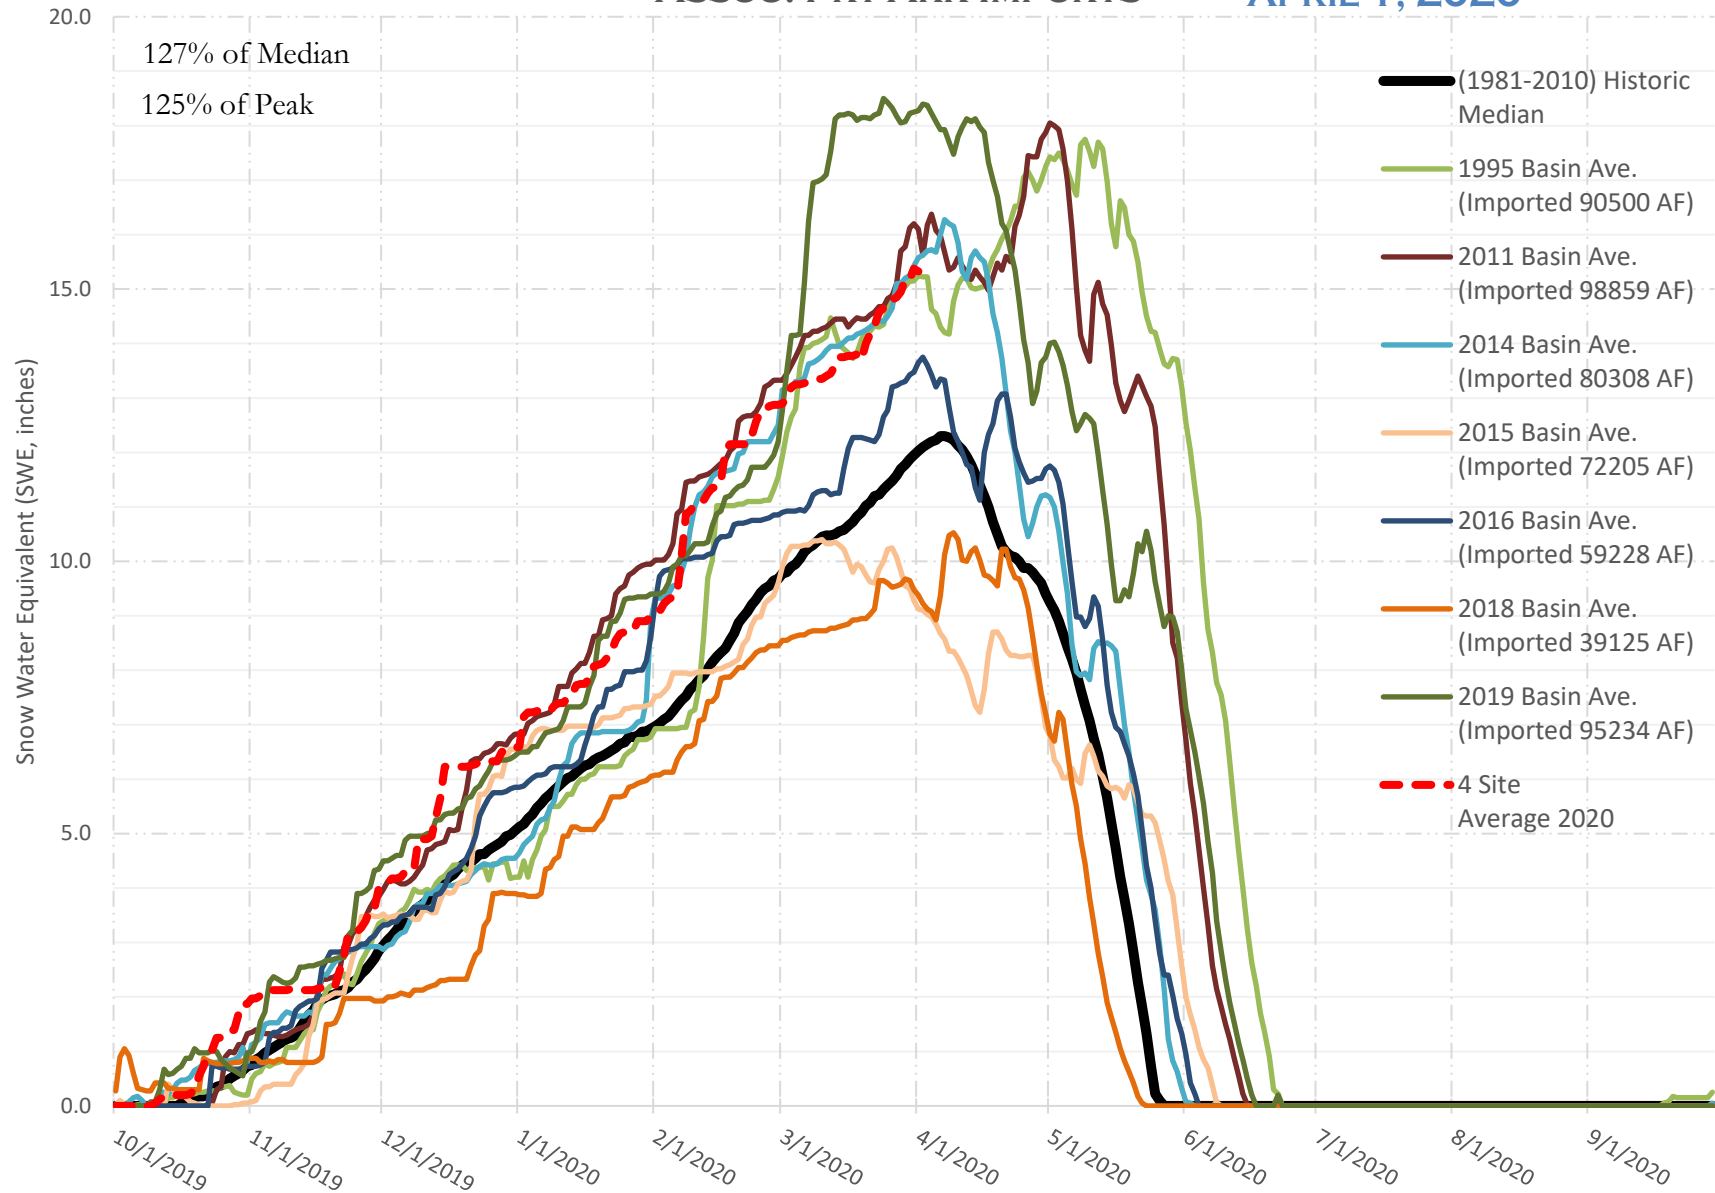

# FRY-ARK COLLECTION BASIN SNOWPACK VS ANNUAL BASIN AVERAGE W/ ASSOC. FRY-ARK IMPORTS

APRIL 1, 2020

# FRY-ARK COLLECTION BASIN SNOWPACK W/ INDIVIDUAL SITES APRIL 1, 2020

# UPPER ARK BASIN SNOWPACK W/ INDIVIDUAL SITES APRIL 1, 2020