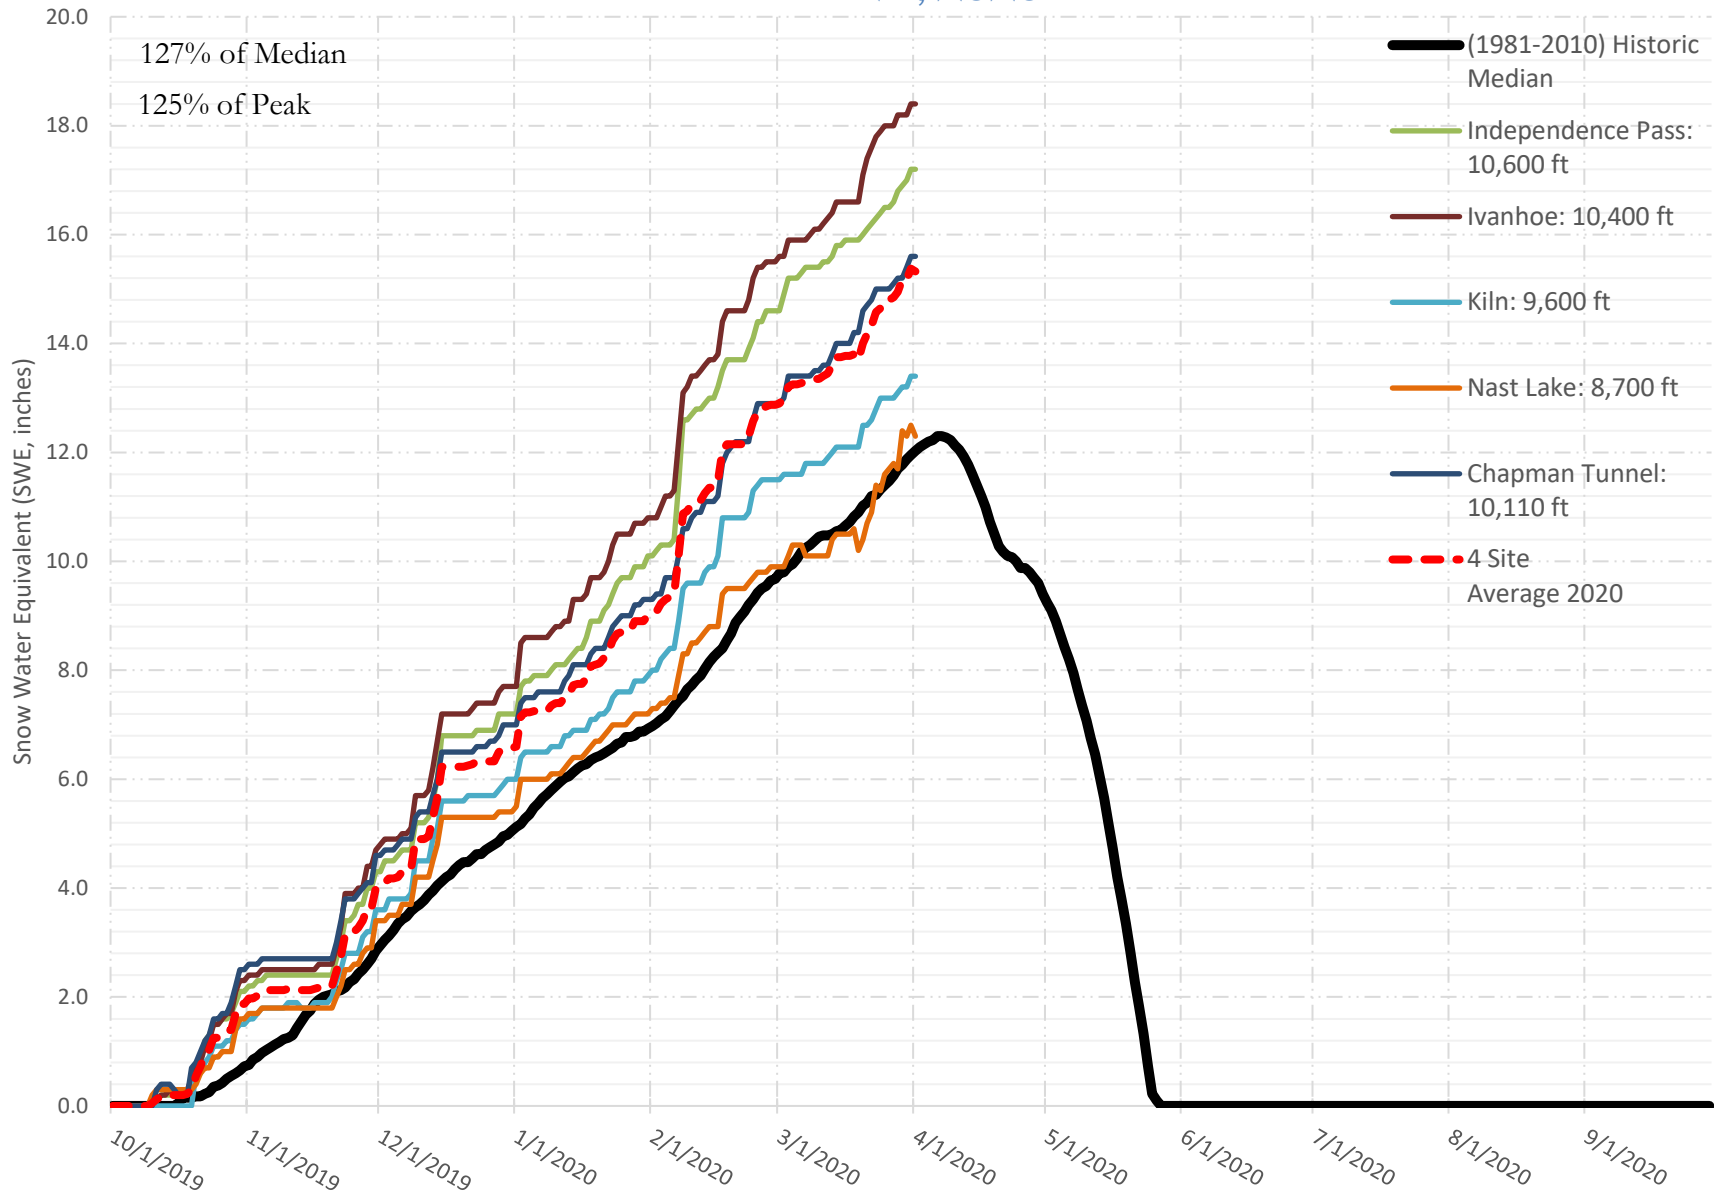

# FRY-ARK COLLECTION BASIN SNOWPACK VS ANNUAL BASIN AVERAGE W/ ASSOC. FRY-ARK IMPORTS

APRIL 1, 2020

# FRY-ARK COLLECTION BASIN SNOWPACK W/ INDIVIDUAL SITES APRIL 1, 2020

# UPPER ARK BASIN SNOWPACK W/ INDIVIDUAL SITES APRIL 1, 2020