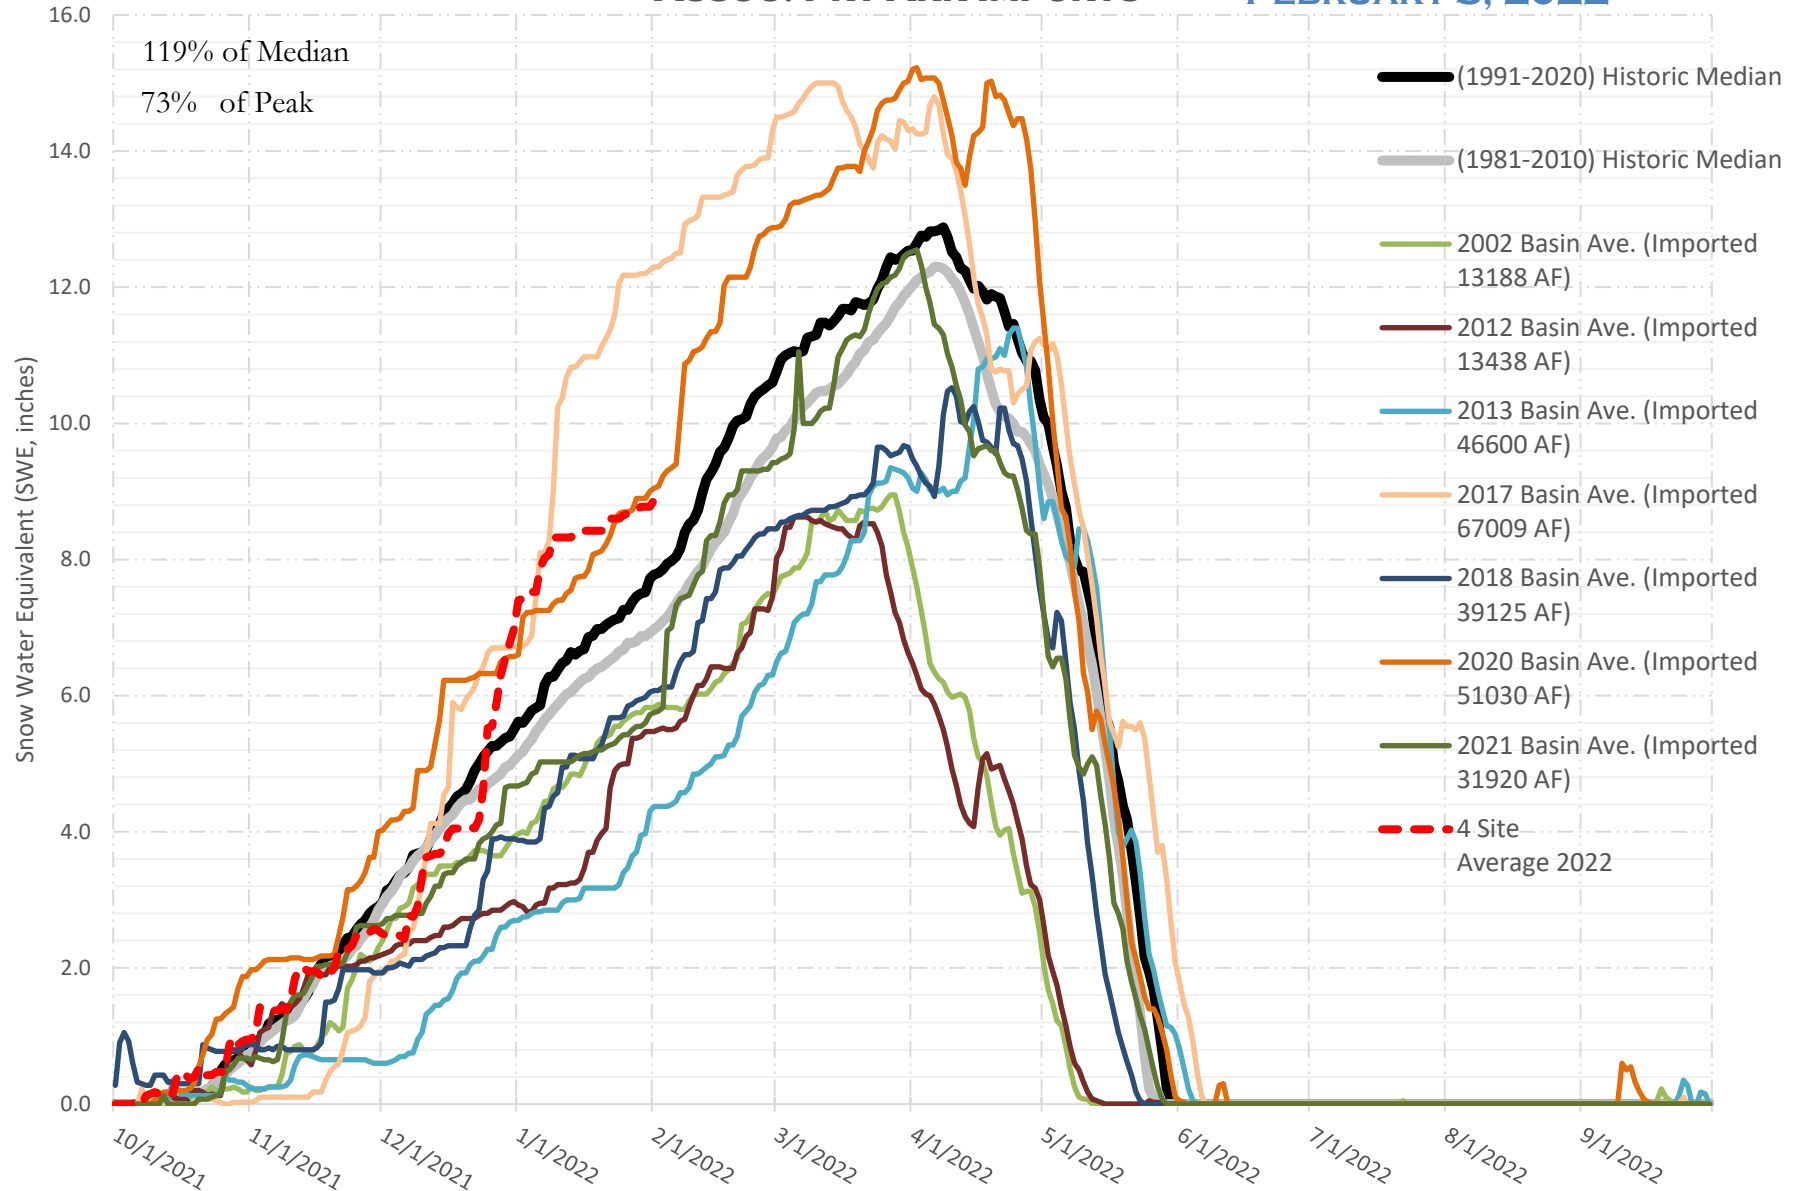

FRY-ARK COLLECTION BASIN SNOWPACK VS ANNUAL BASIN AVERAGE W/ ASSOC. FRY-ARK IMPORTS

FEBRUARY 3, 2022

UPPER ARK BASIN SNOWPACK VS ANNUAL BASIN AVERAGE W/ ASSOC. FRY- ARK IMPORTS

FEBRUARY 3, 2022