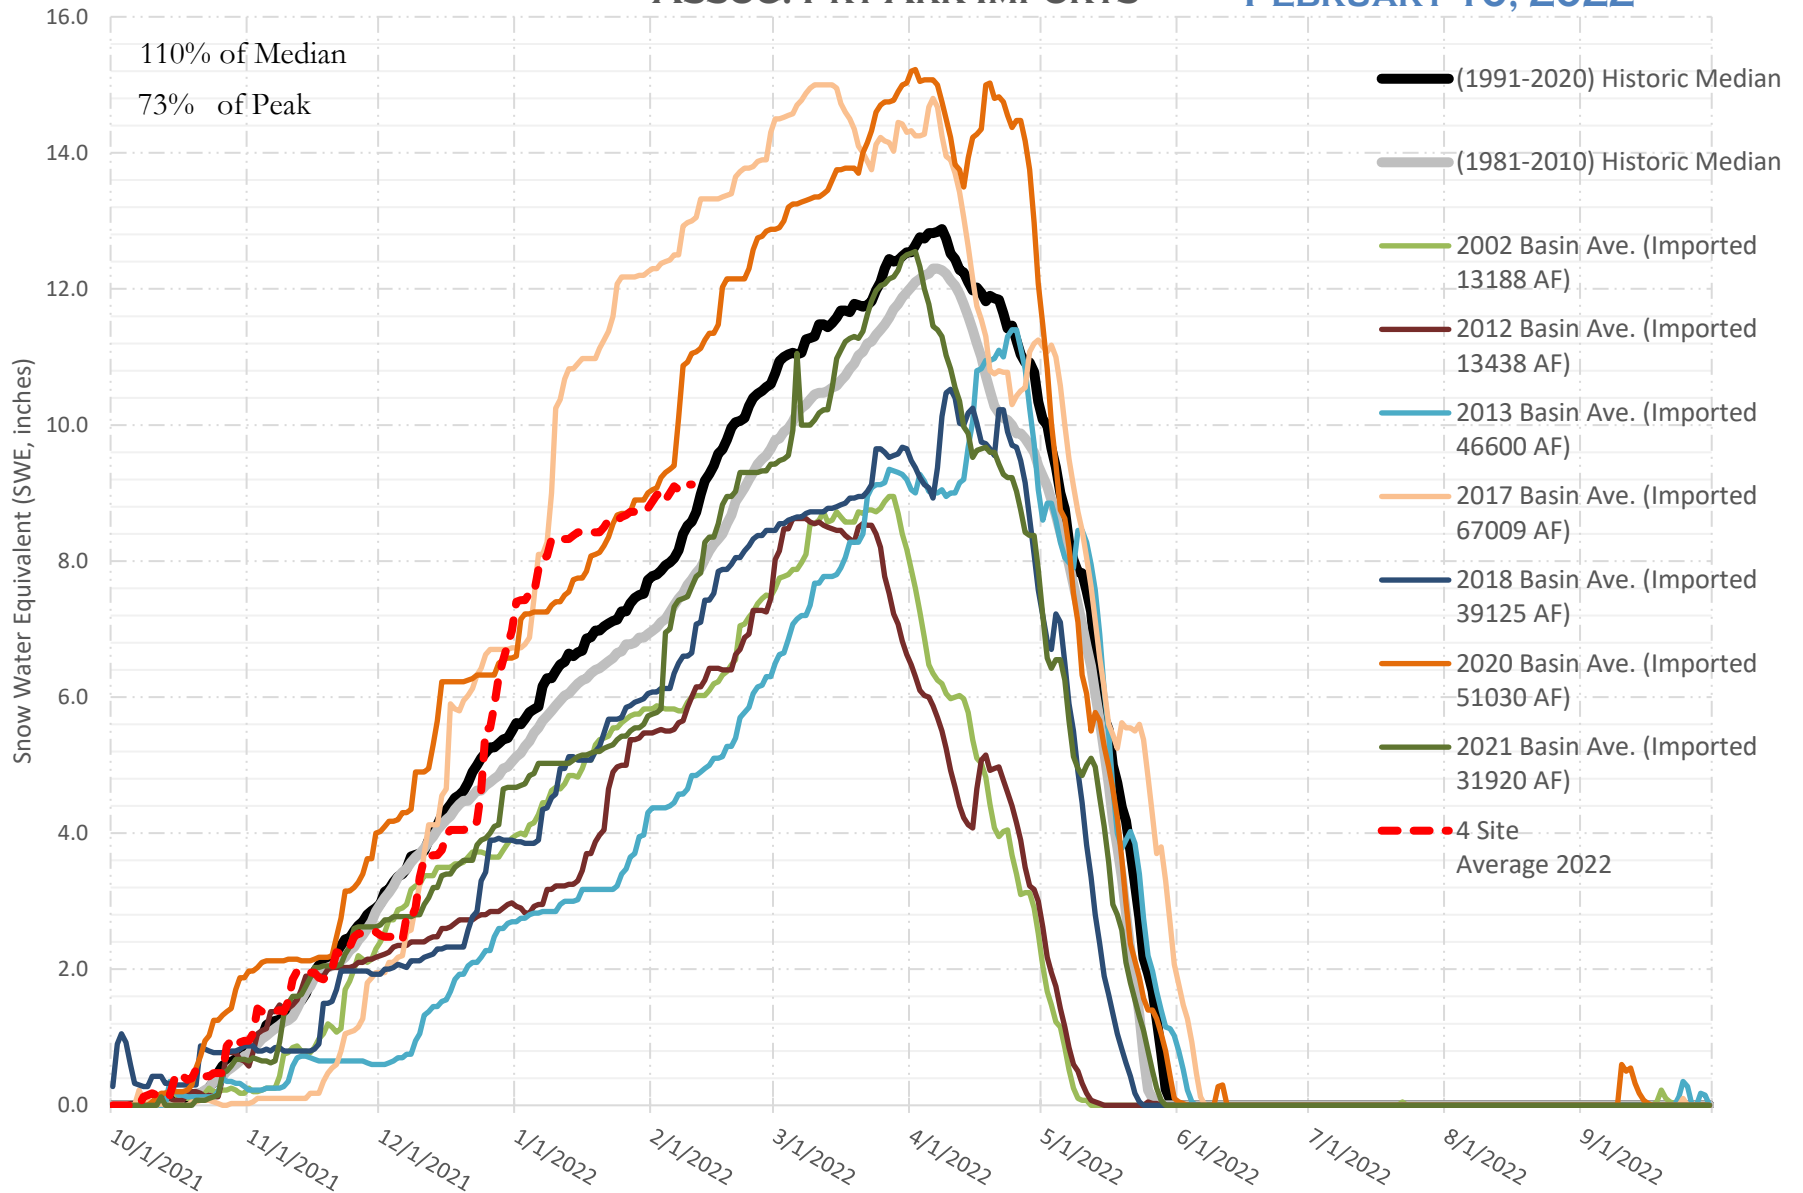

FRY-ARK COLLECTION BASIN SNOWPACK VS ANNUAL BASIN AVERAGE W/ ASSOC. FRY-ARK IMPORTS

FEBRUARY 10, 2022

UPPER ARK BASIN SNOWPACK VS ANNUAL BASIN AVERAGE W/ ASSOC. FRY- ARK IMPORTS

FEBRUARY 10, 2022