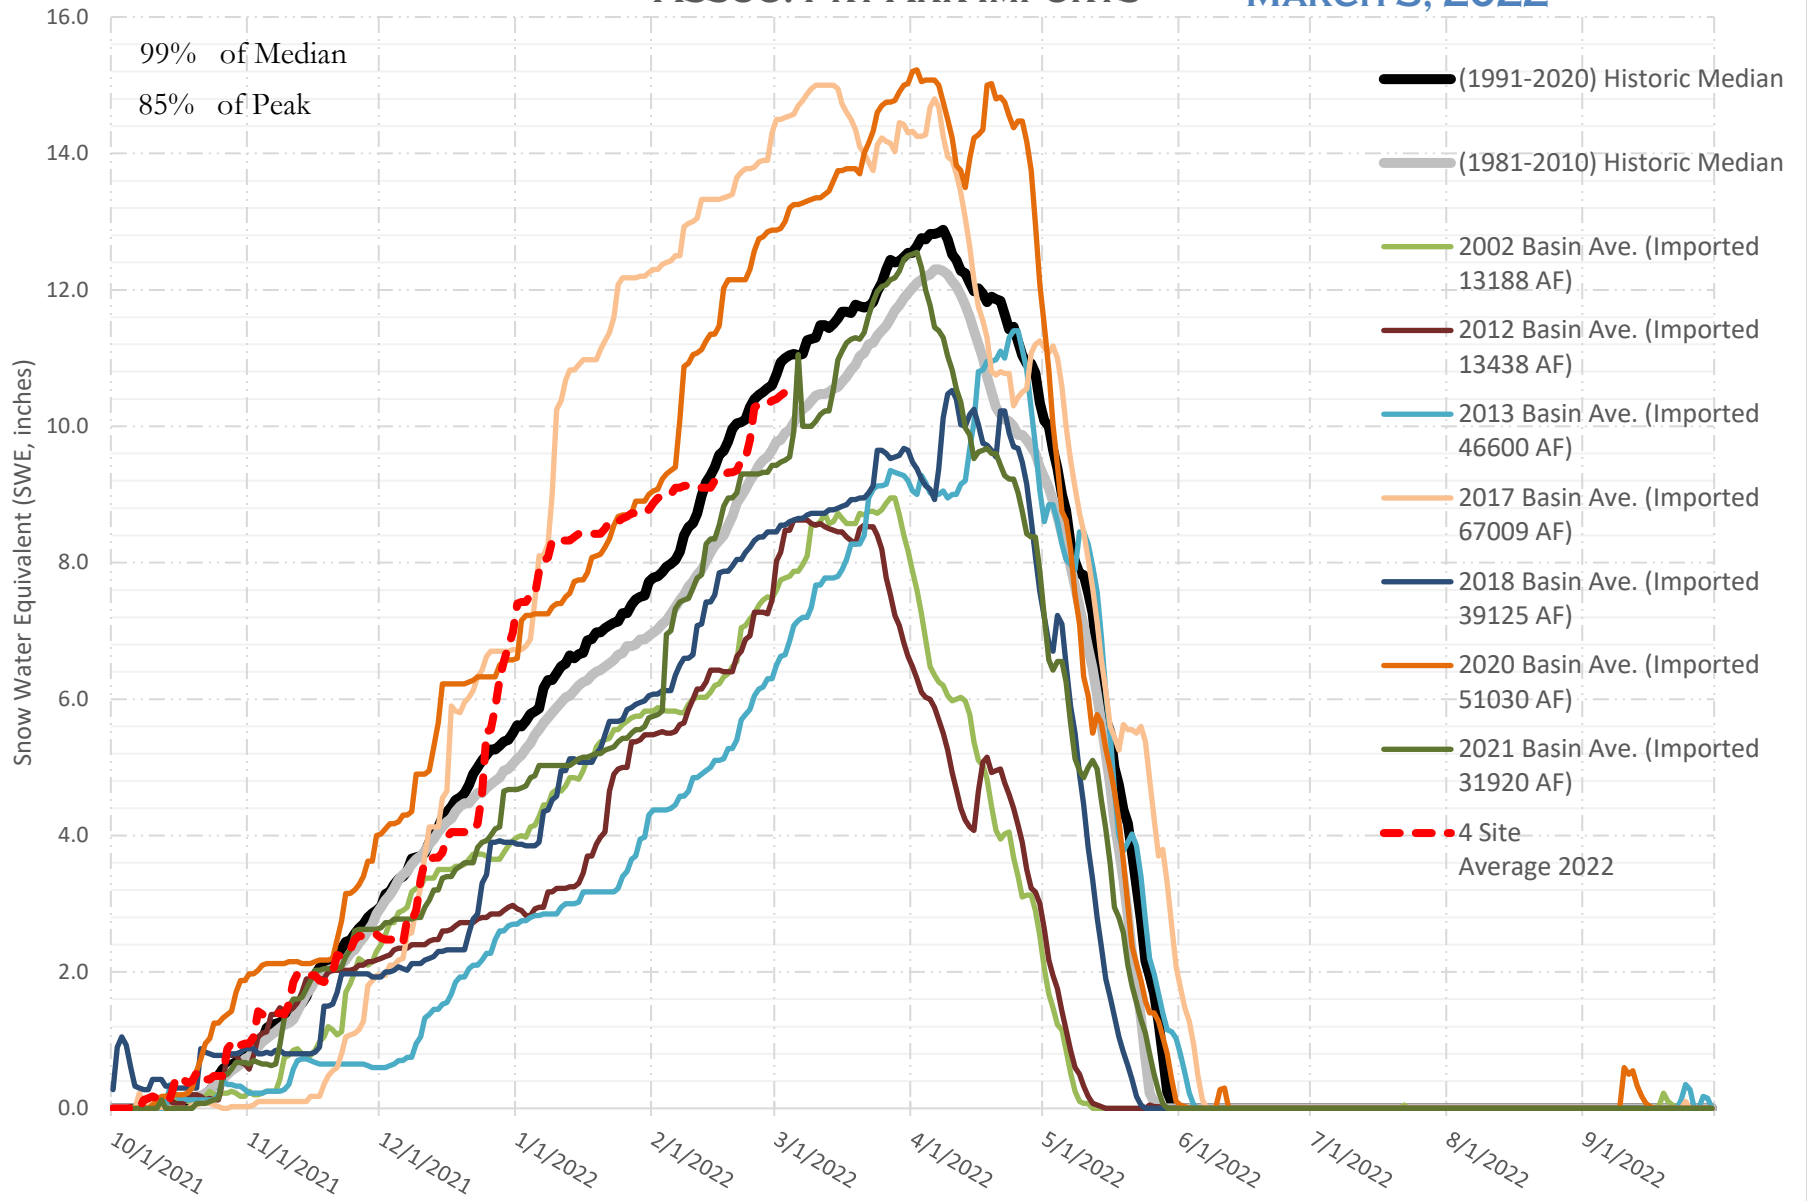

FRY-ARK COLLECTION BASIN SNOWPACK VS ANNUAL BASIN AVERAGE W/ ASSOC. FRY-ARK IMPORTS

MARCH 3, 2022

UPPER ARK BASIN SNOWPACK VS ANNUAL BASIN AVERAGE W/ ASSOC. FRY- ARK IMPORTS

MARCH 3, 2022