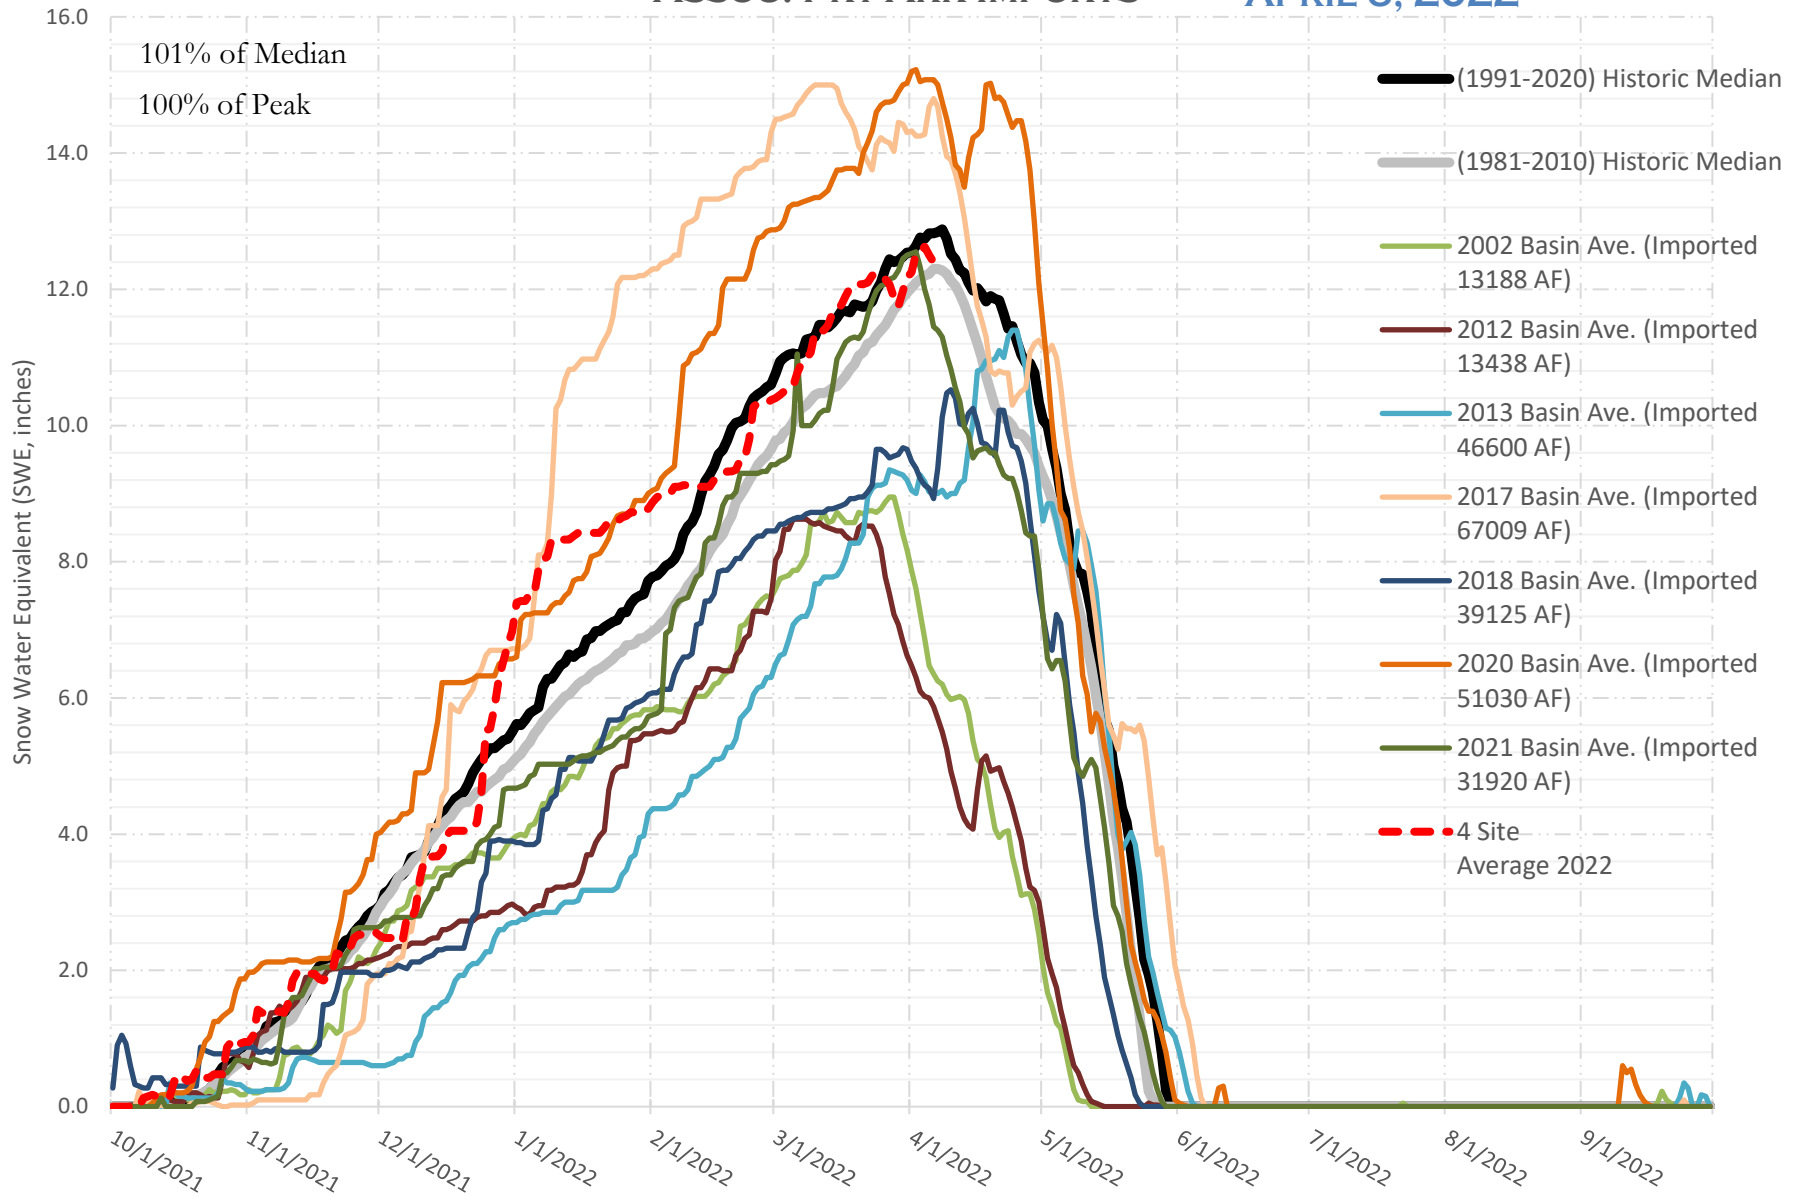

# FRY-ARK COLLECTION BASIN SNOWPACK VS ANNUAL BASIN AVERAGE W/ ASSOC. FRY-ARK IMPORTS

APRIL 6, 2022

# UPPER ARK BASIN SNOWPACK VS ANNUAL BASIN AVERAGE W/ ASSOC. FRY- ARK IMPORTS

APRIL 6, 2022