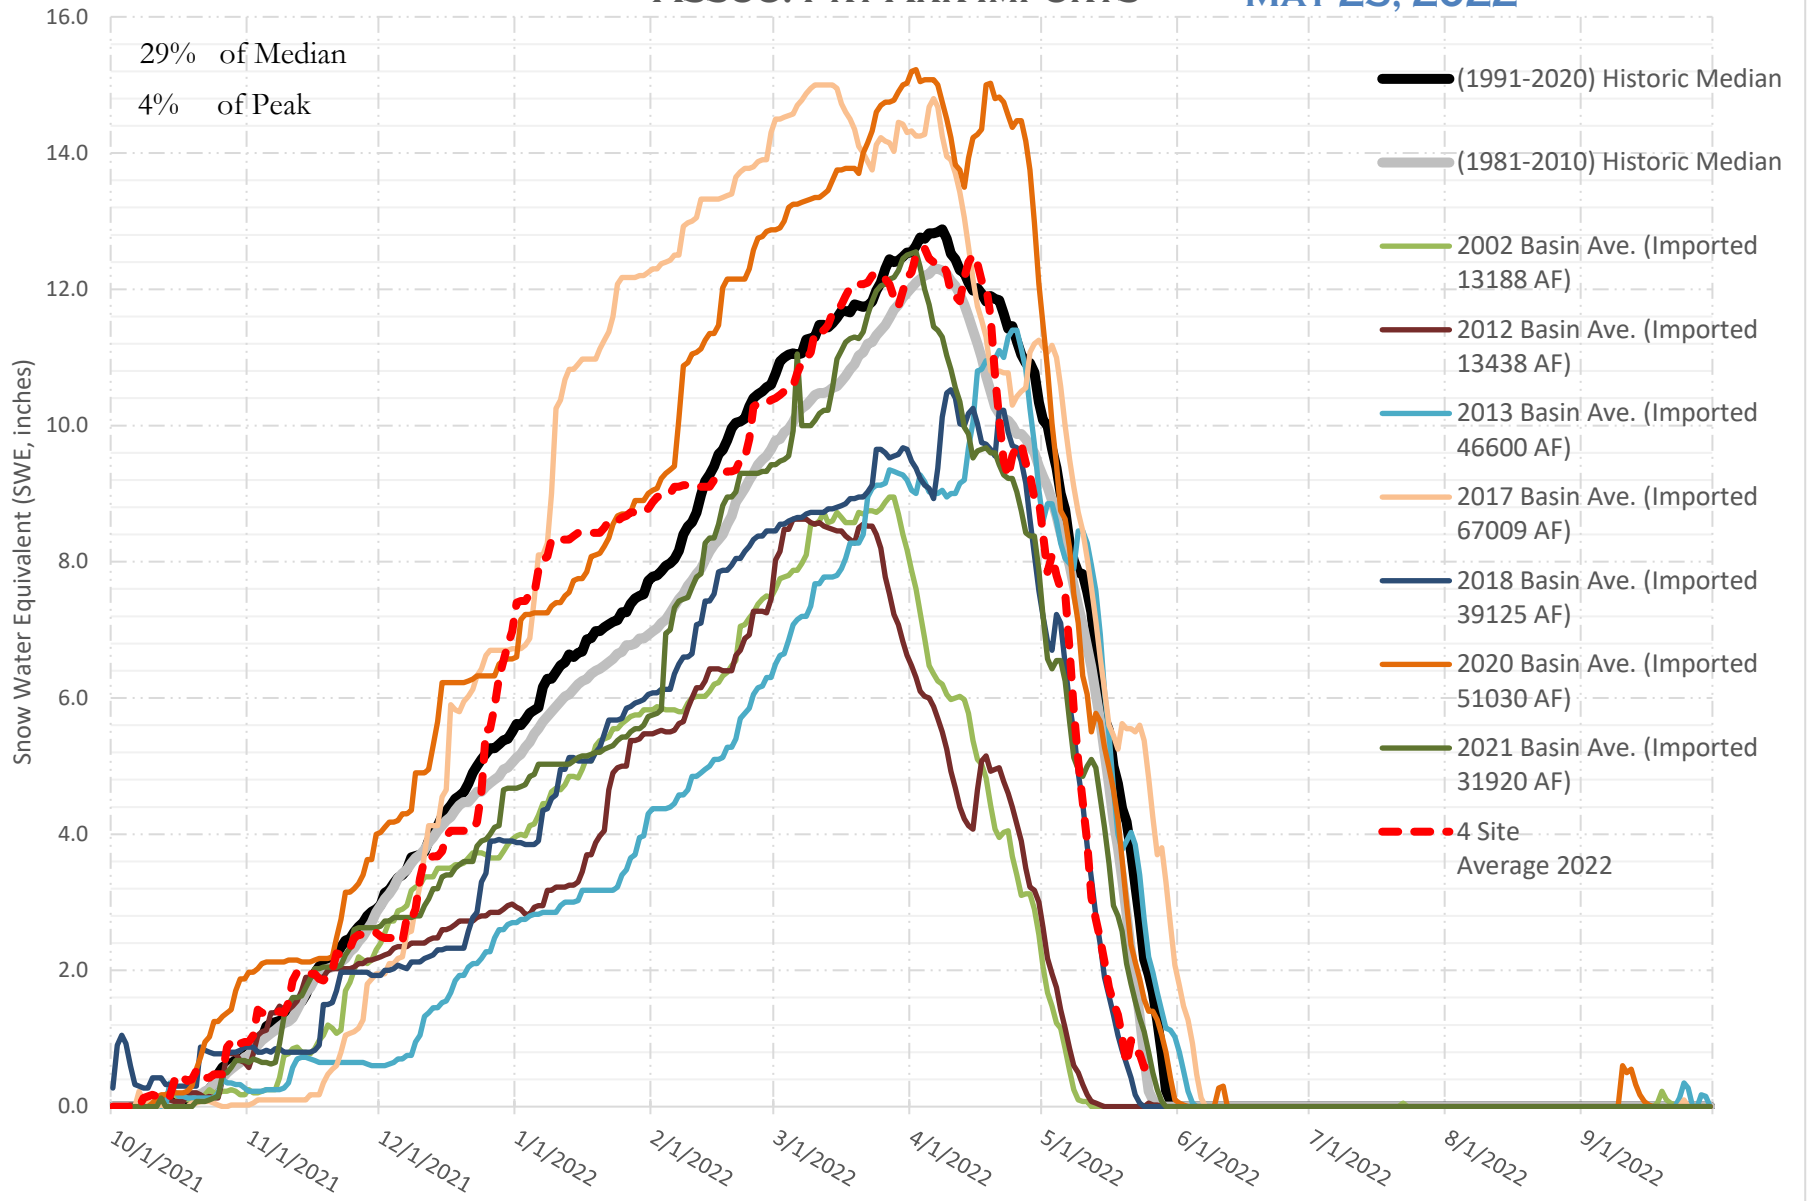

FRY-ARK COLLECTION BASIN SNOWPACK VS ANNUAL BASIN AVERAGE W/ ASSOC. FRY-ARK IMPORTS MAY 25, 2022

UPPER ARK BASIN SNOWPACK VS ANNUAL BASIN AVERAGE W/ ASSOC. FRY- ARK IMPORTS

MAY 25, 2022