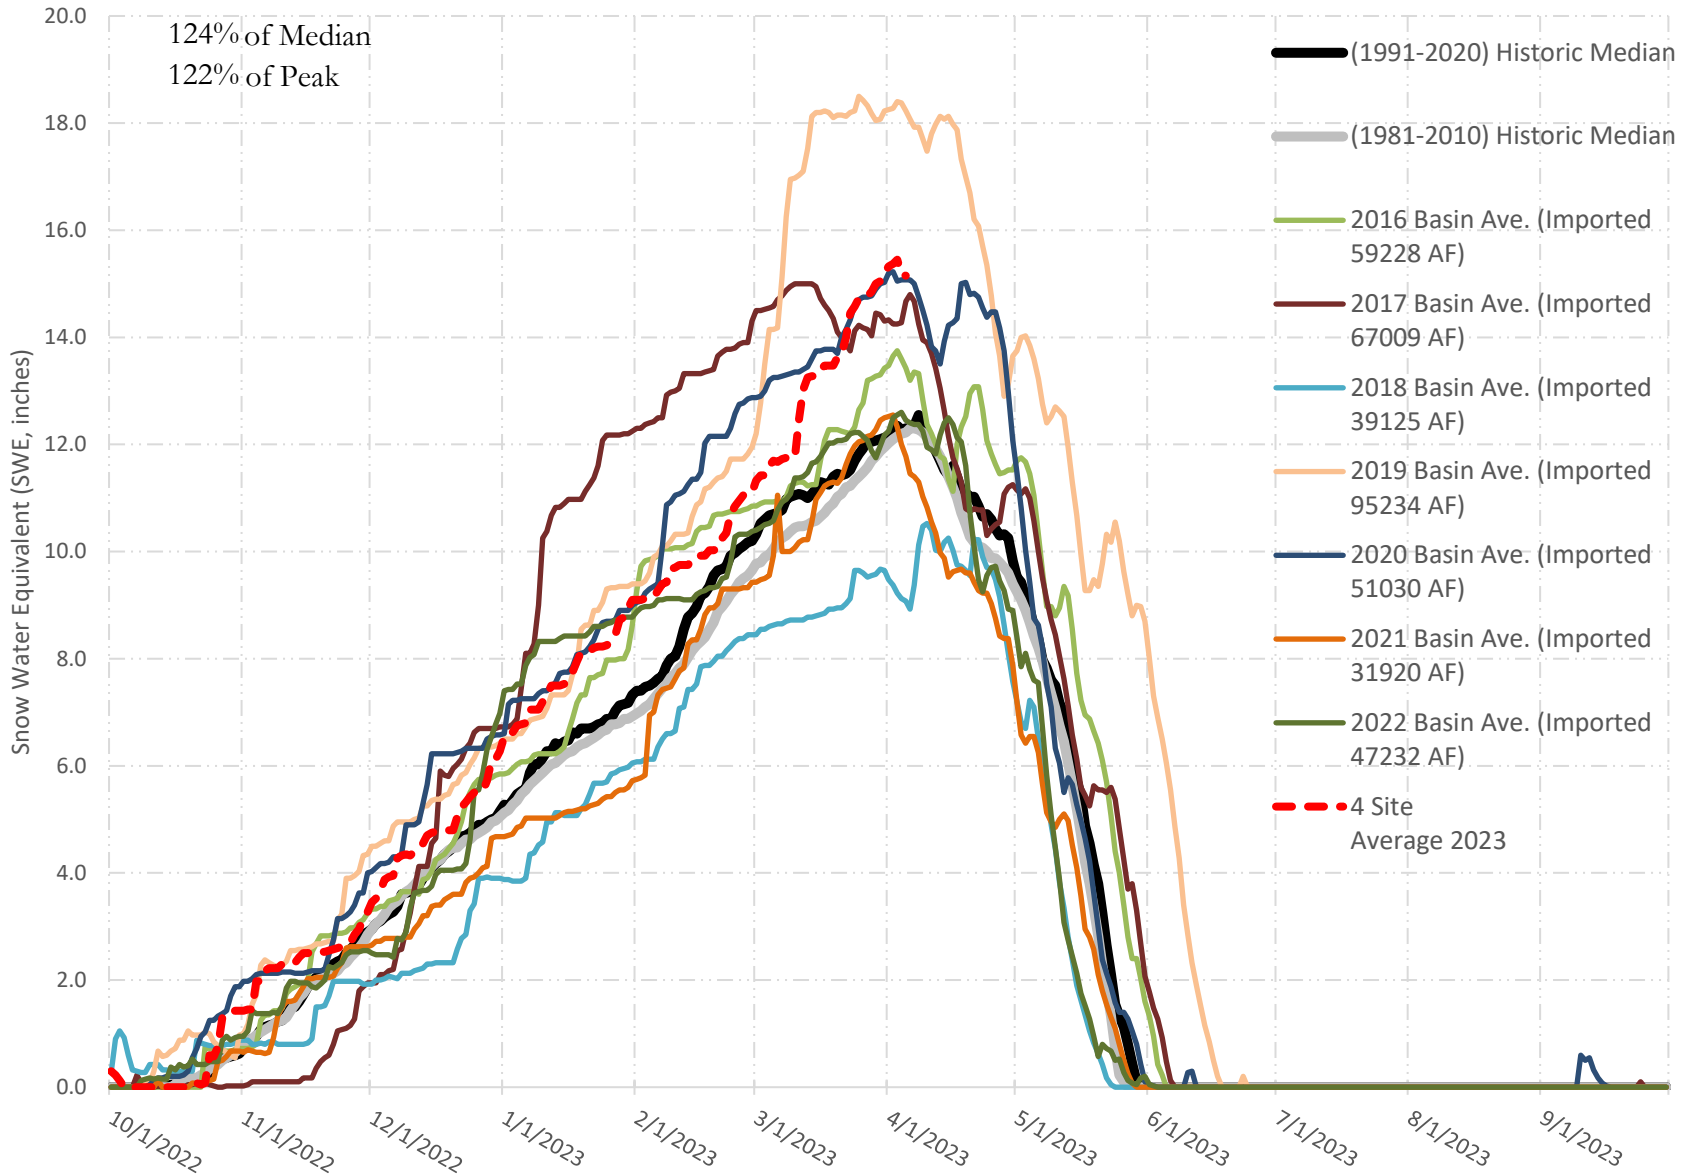

# FRY-ARK COLLECTION BASIN SNOWPACK VS ANNUAL BASIN AVERAGE W/ ASSOC. FRY-ARK IMPORTS

APRIL 5, 2023

# UPPER ARK BASIN SNOWPACK W/ INDIVIDUAL SITES APRIL 5, 2023

\* denote sites not averaged in the composite "3 Site Average" because they do not have 30 years of record