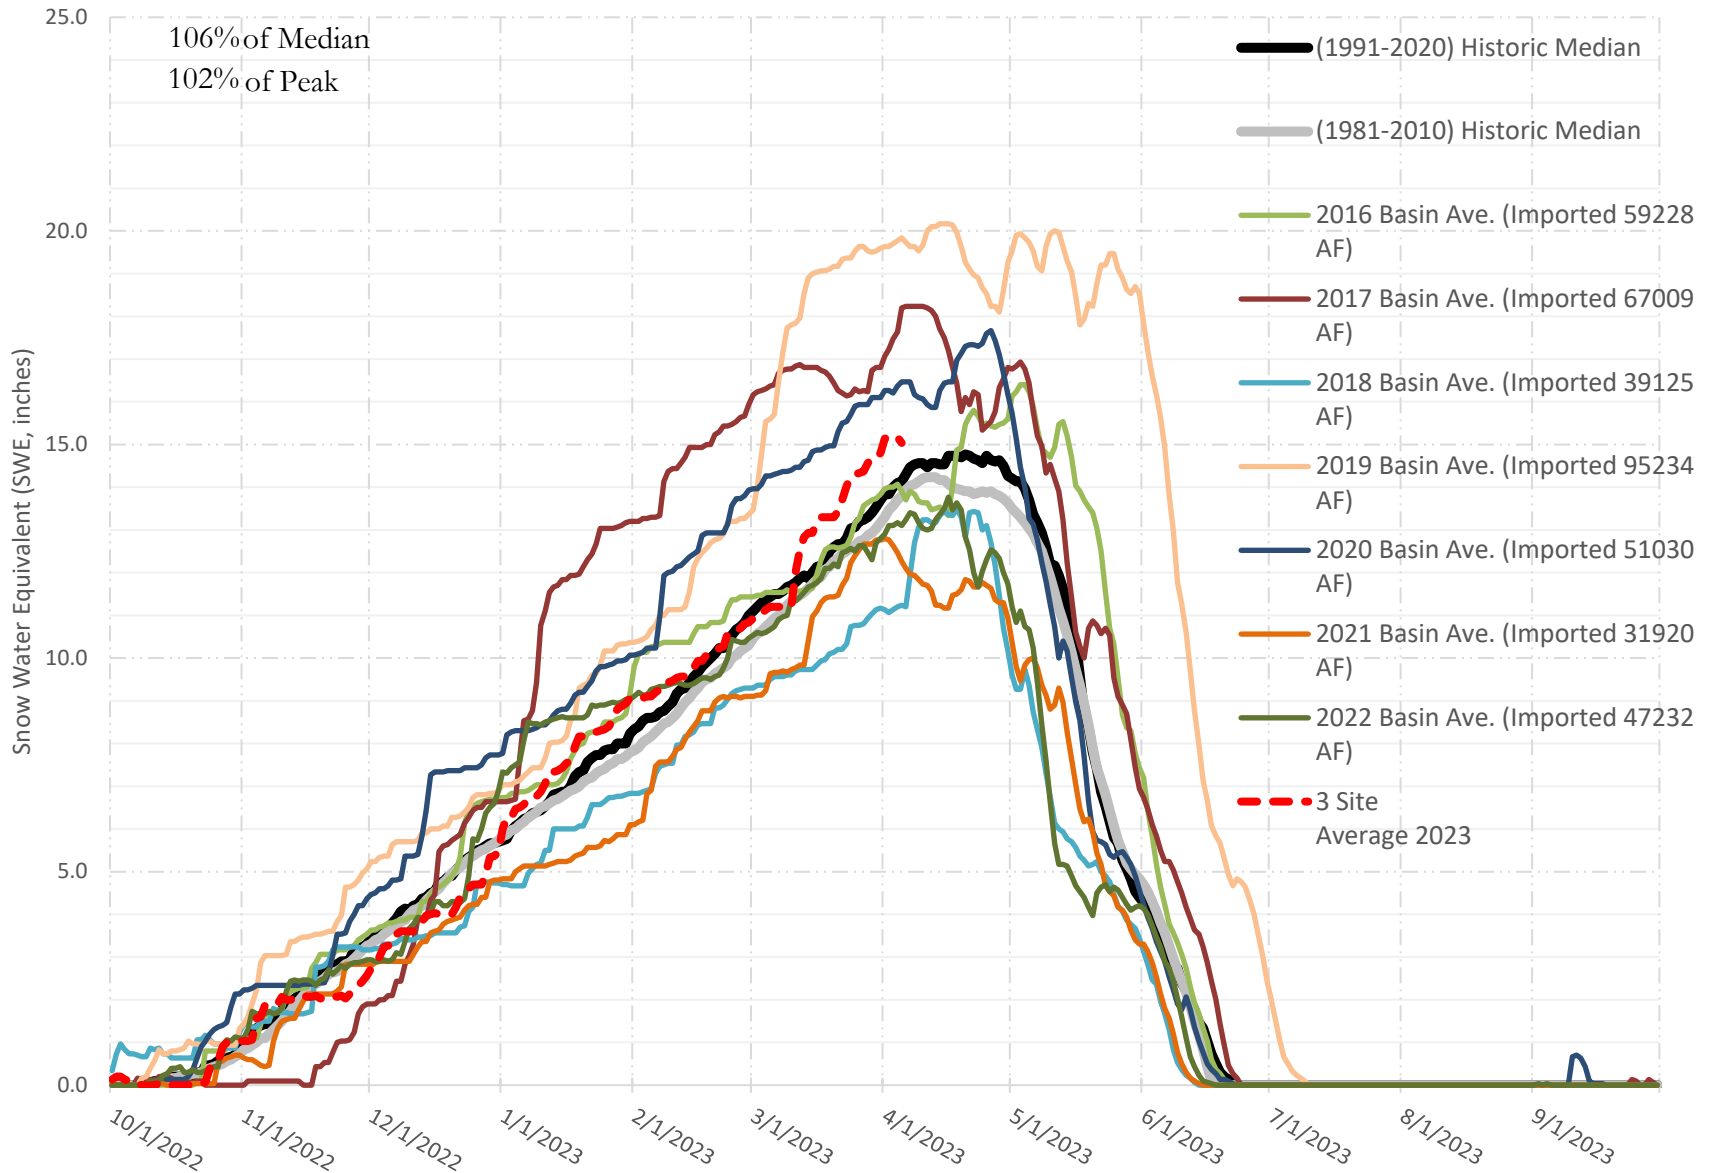

# FRY-ARK COLLECTION BASIN SNOWPACK VS ANNUAL BASIN AVERAGE W/ ASSOC. FRY-ARK IMPORTS

APRIL 5, 2023

# FRY-ARK COLLECTION BASIN SNOWPACK w/ INDIVIDUAL SITES

APRIL 5, 2023

# UPPER ARK BASIN SNOWPACK W/ INDIVIDUAL SITES APRIL 5, 2023

\* denote sites not averaged in the composite "3 Site Average" because they do not have 30 years of record