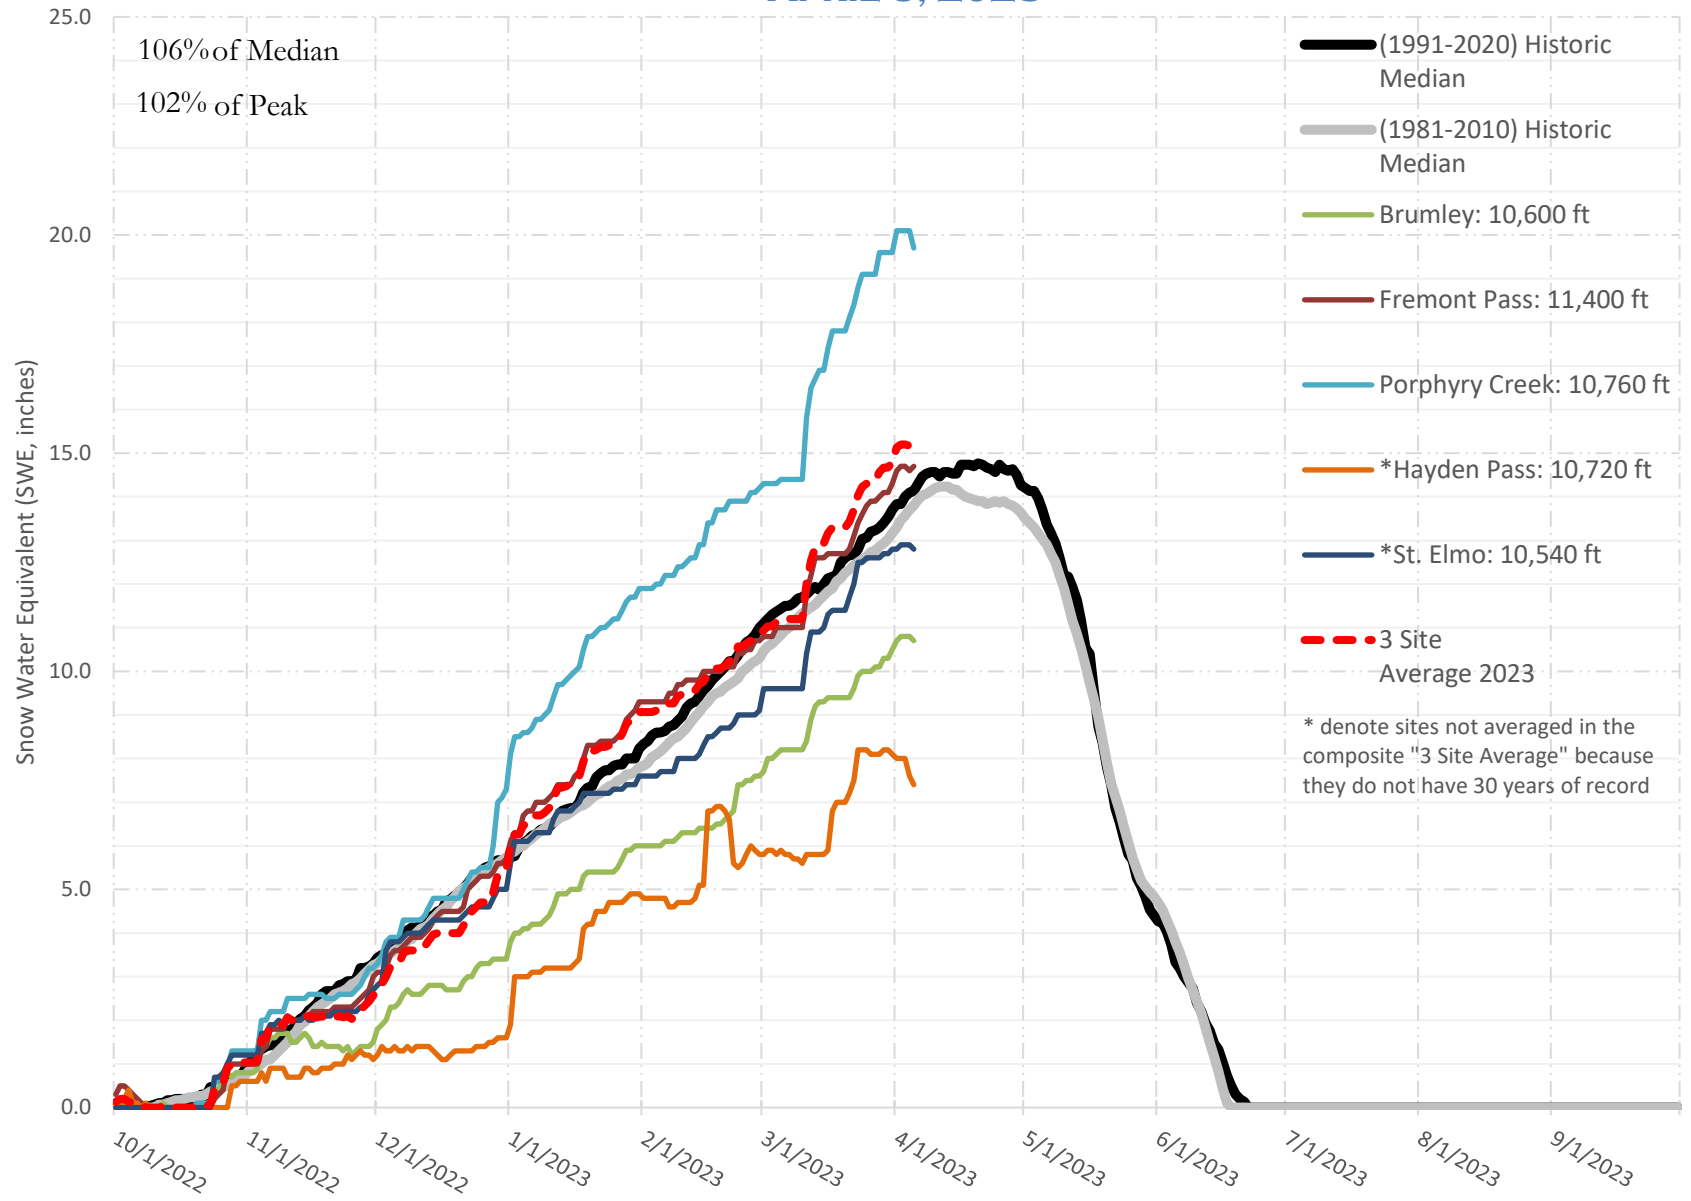

UPPER ARK BASIN SNOWPACK W/ INDIVIDUAL SITES APRIL 5, 2023

* denote sites not averaged in the composite "3 Site Average" because they do not have 30 years of record