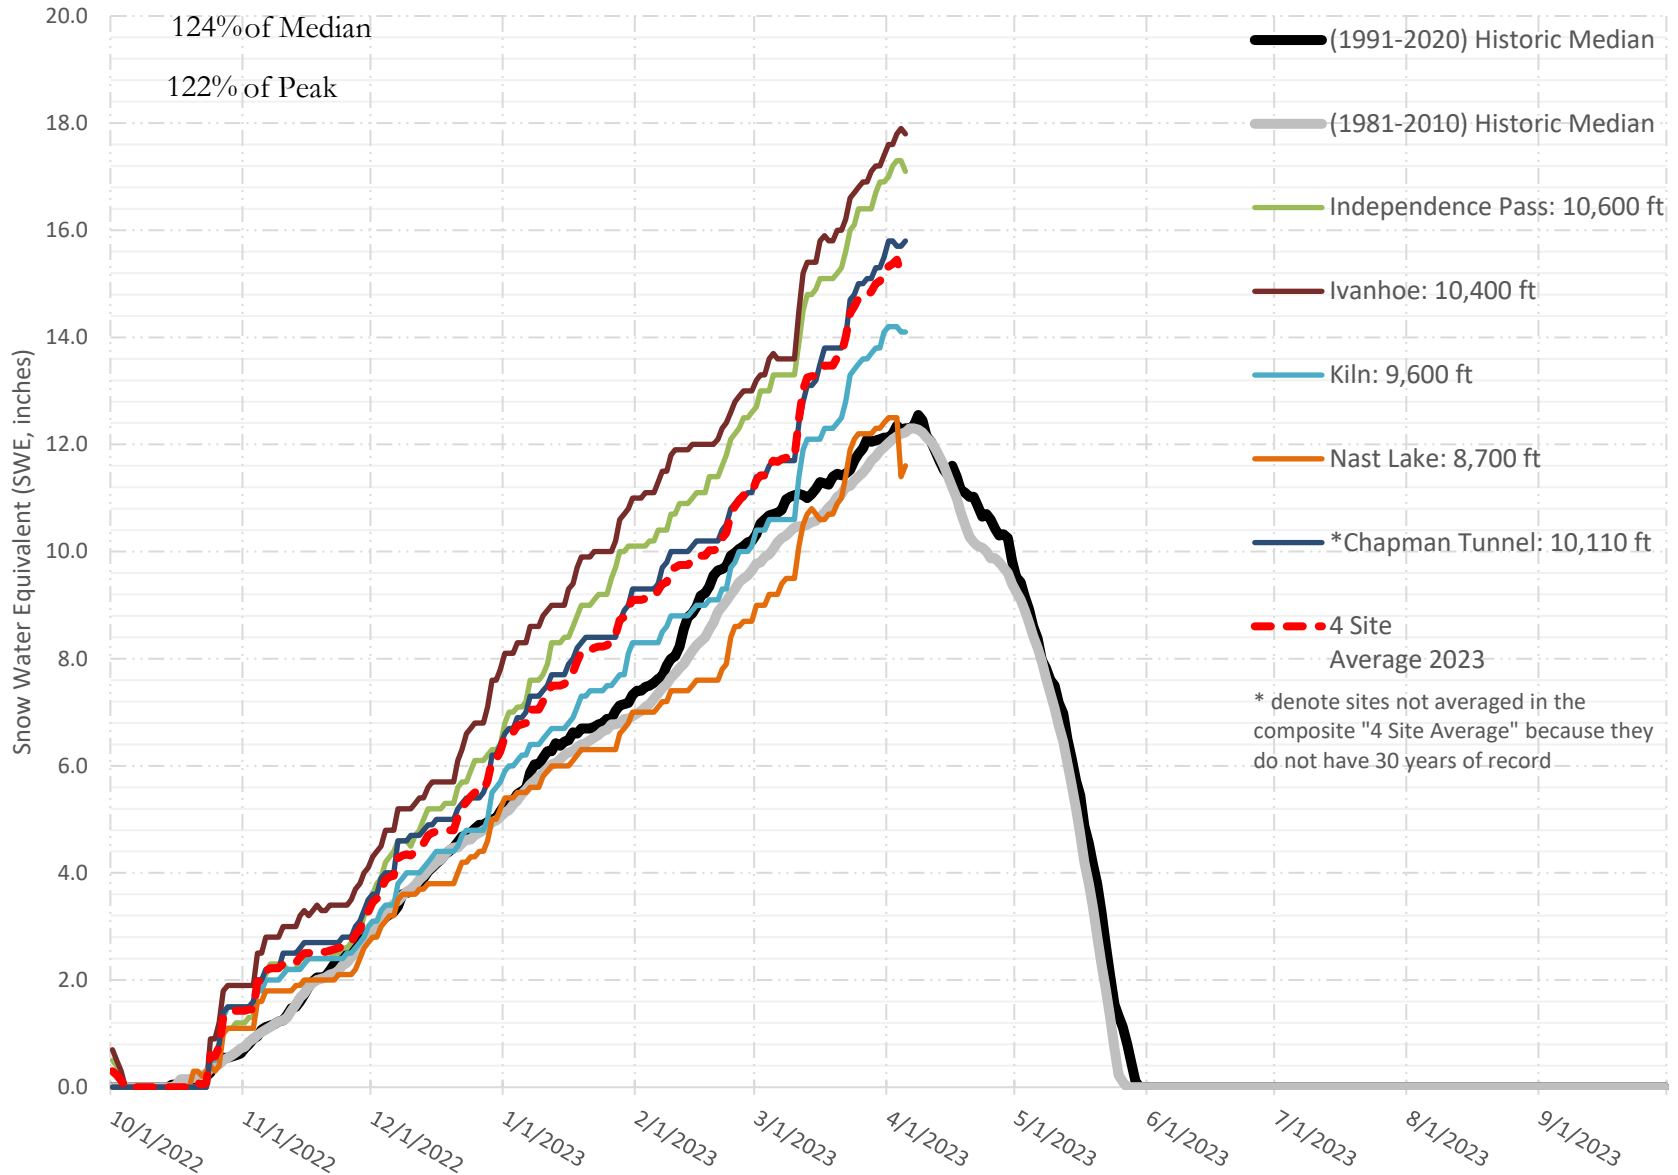

# FRY-ARK COLLECTION BASIN SNOWPACK VS ANNUAL BASIN AVERAGE W/ ASSOC. FRY-ARK IMPORTS

APRIL 5, 2023

# FRY-ARK COLLECTION BASIN SNOWPACK w/ INDIVIDUAL SITES

APRIL 5, 2023

# UPPER ARK BASIN SNOWPACK W/ INDIVIDUAL SITES APRIL 5, 2023

\* denote sites not averaged in the composite "3 Site Average" because they do not have 30 years of record