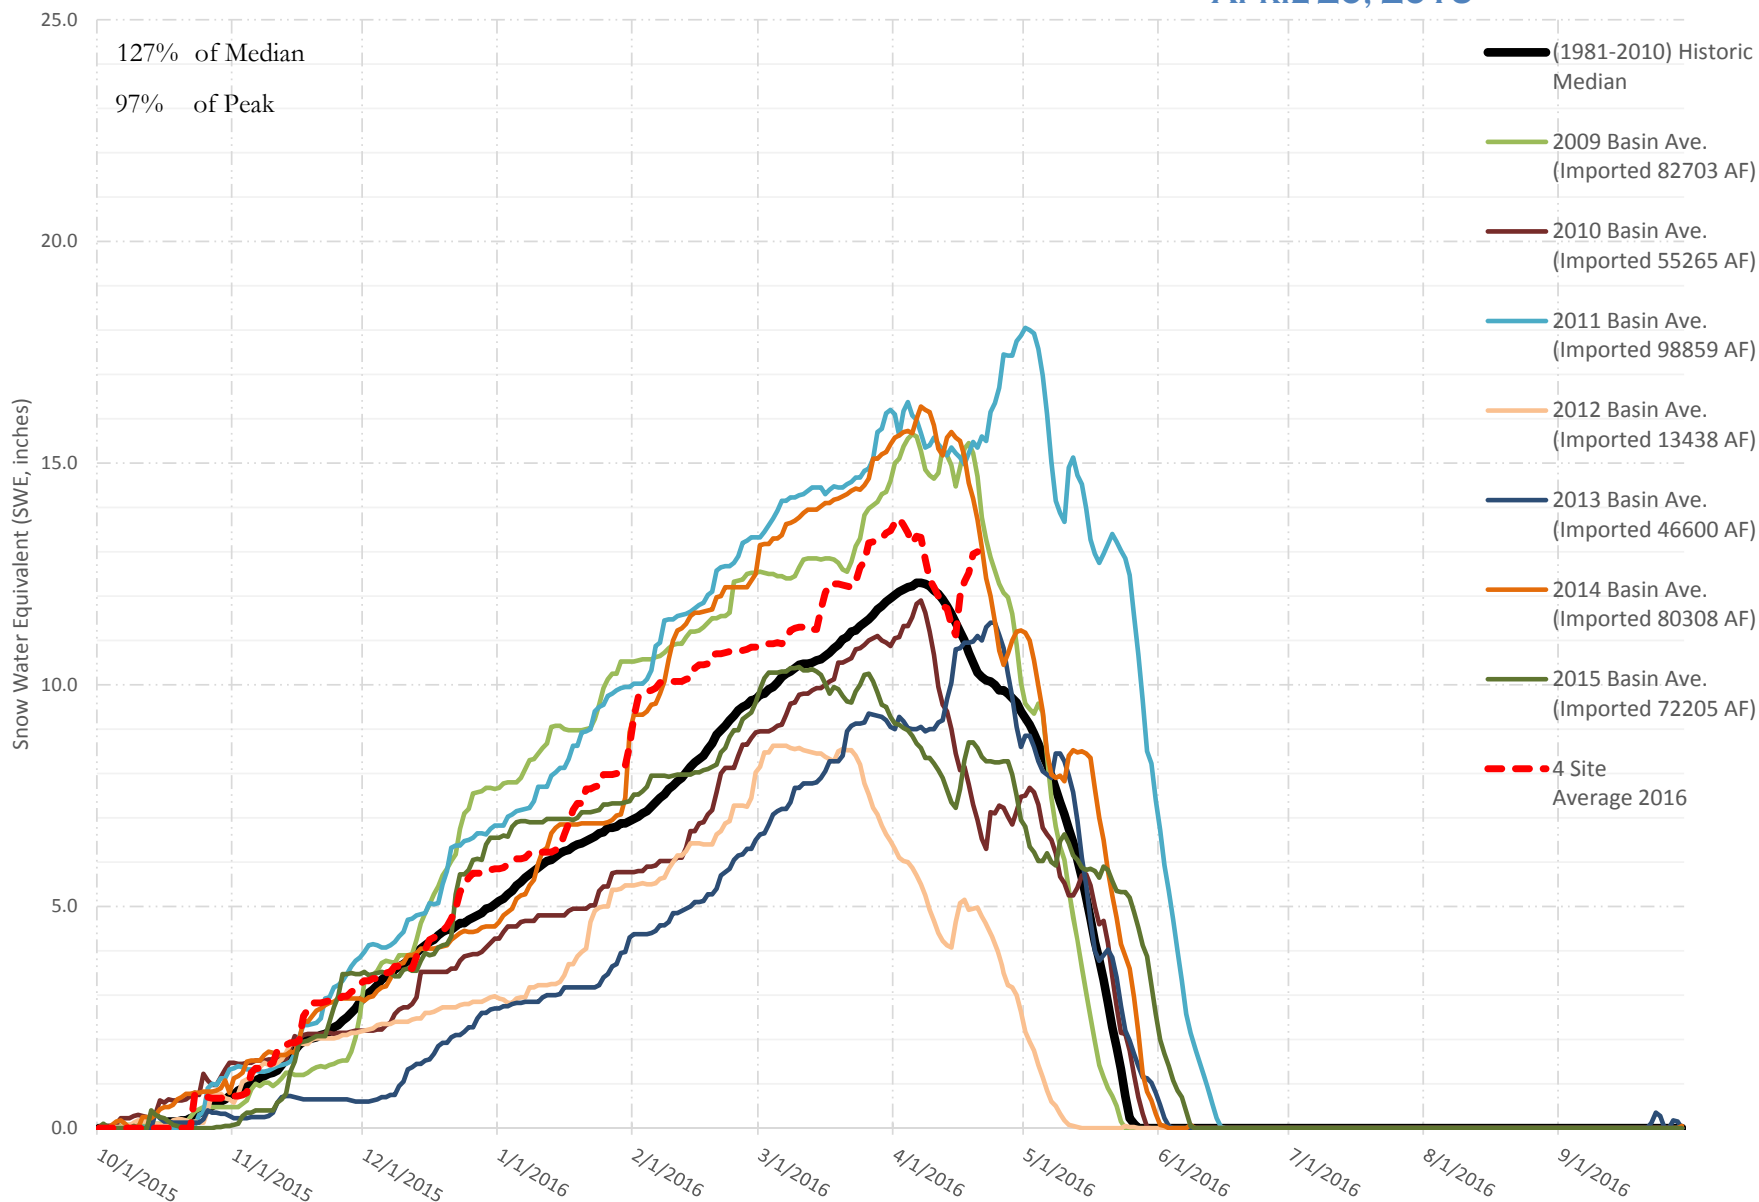

FRY-ARK COLLECTION BASIN SNOWPACK VS ANNUAL BASIN AVERAGE w/ ASSOC. FRY-ARK IMPORTS

APRIL 20, 2016

UPPER ARK BASIN SNOWPACK VS ANNUAL BASIN AVERAGE W/ ASSOC. FRY-ARK IMPORTS

APRIL 20, 2016