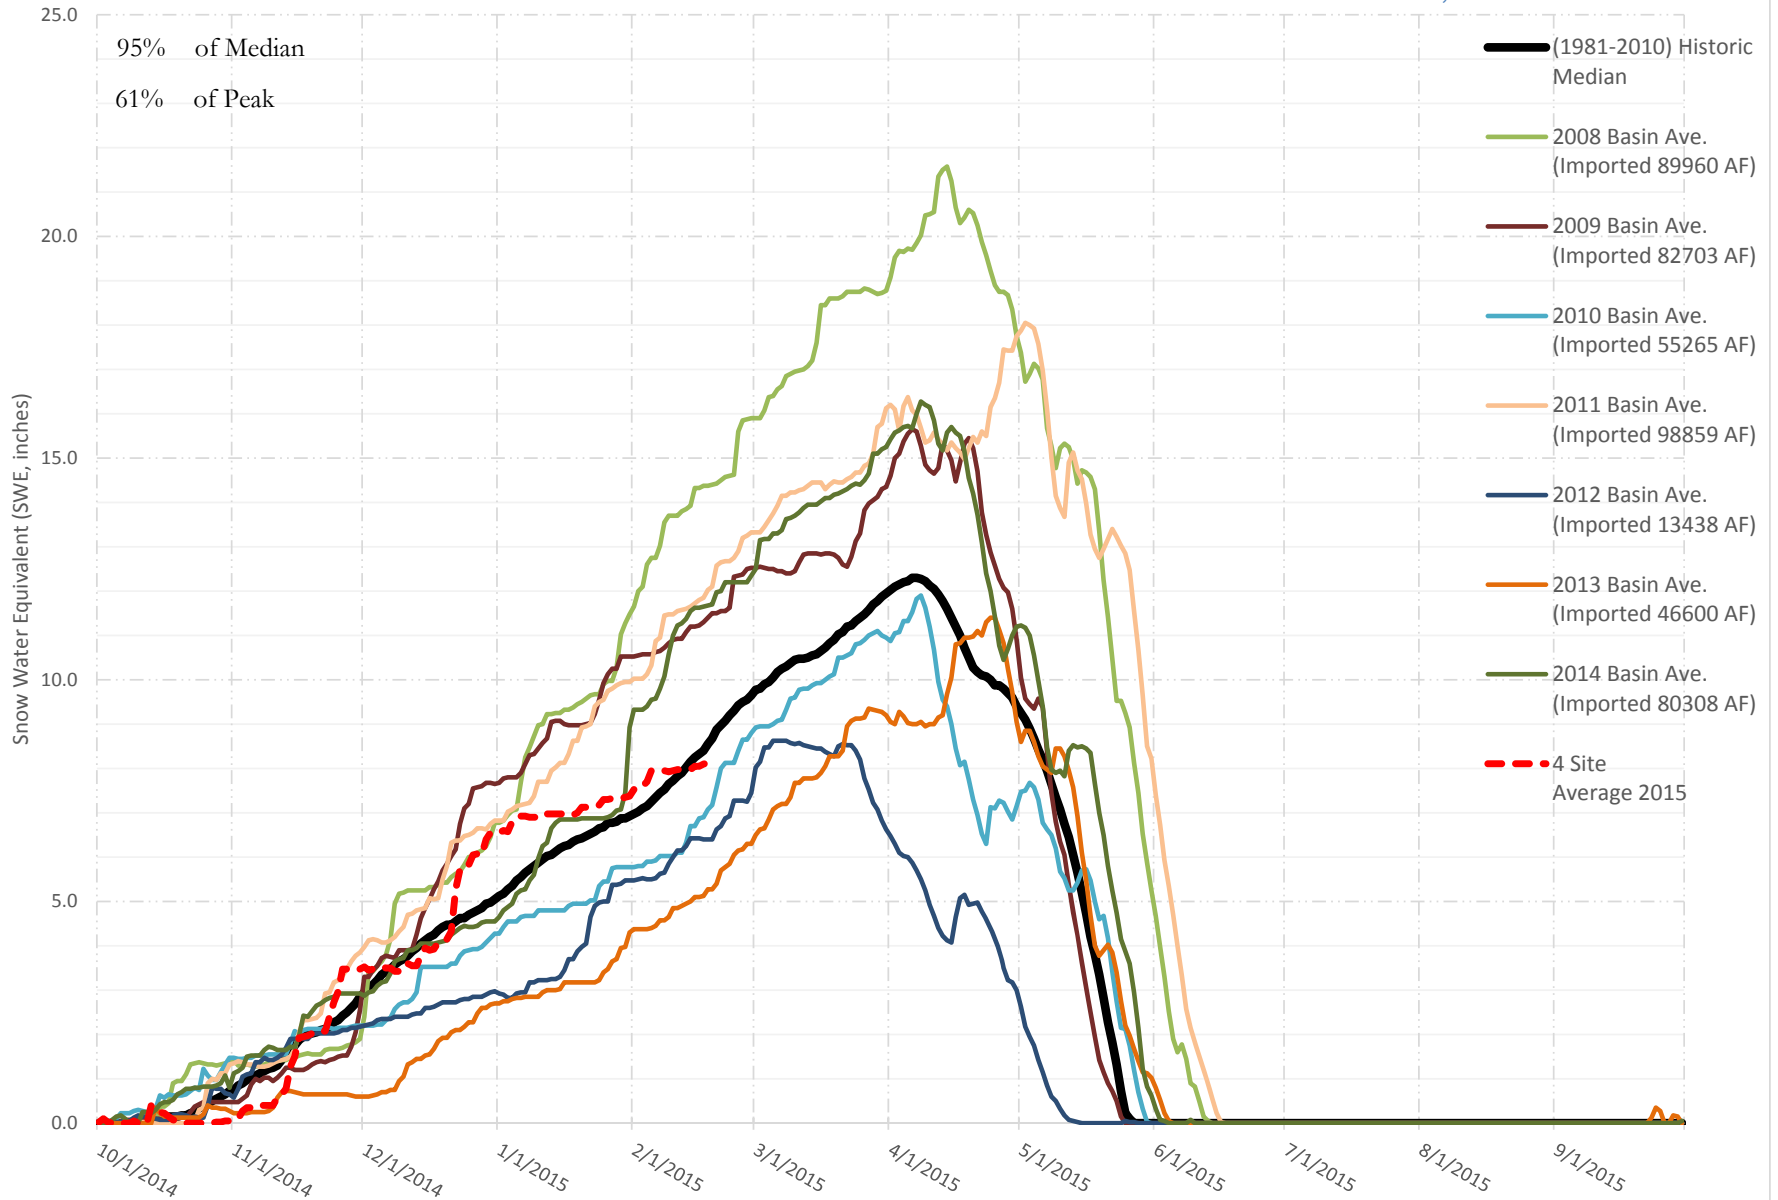

FRY-ARK COLLECTION BASIN SNOWPACK VS ANNUAL BASIN AVERAGE W/ ASSOC. FRY-ARK IMPORTS

FEBRUARY 18, 2015

UPPER ARK BASIN SNOWPACK VS ANNUAL BASIN AVERAGE W/ ASSOC. FRY-ARK IMPORTS

FEBRUARY 18, 2015