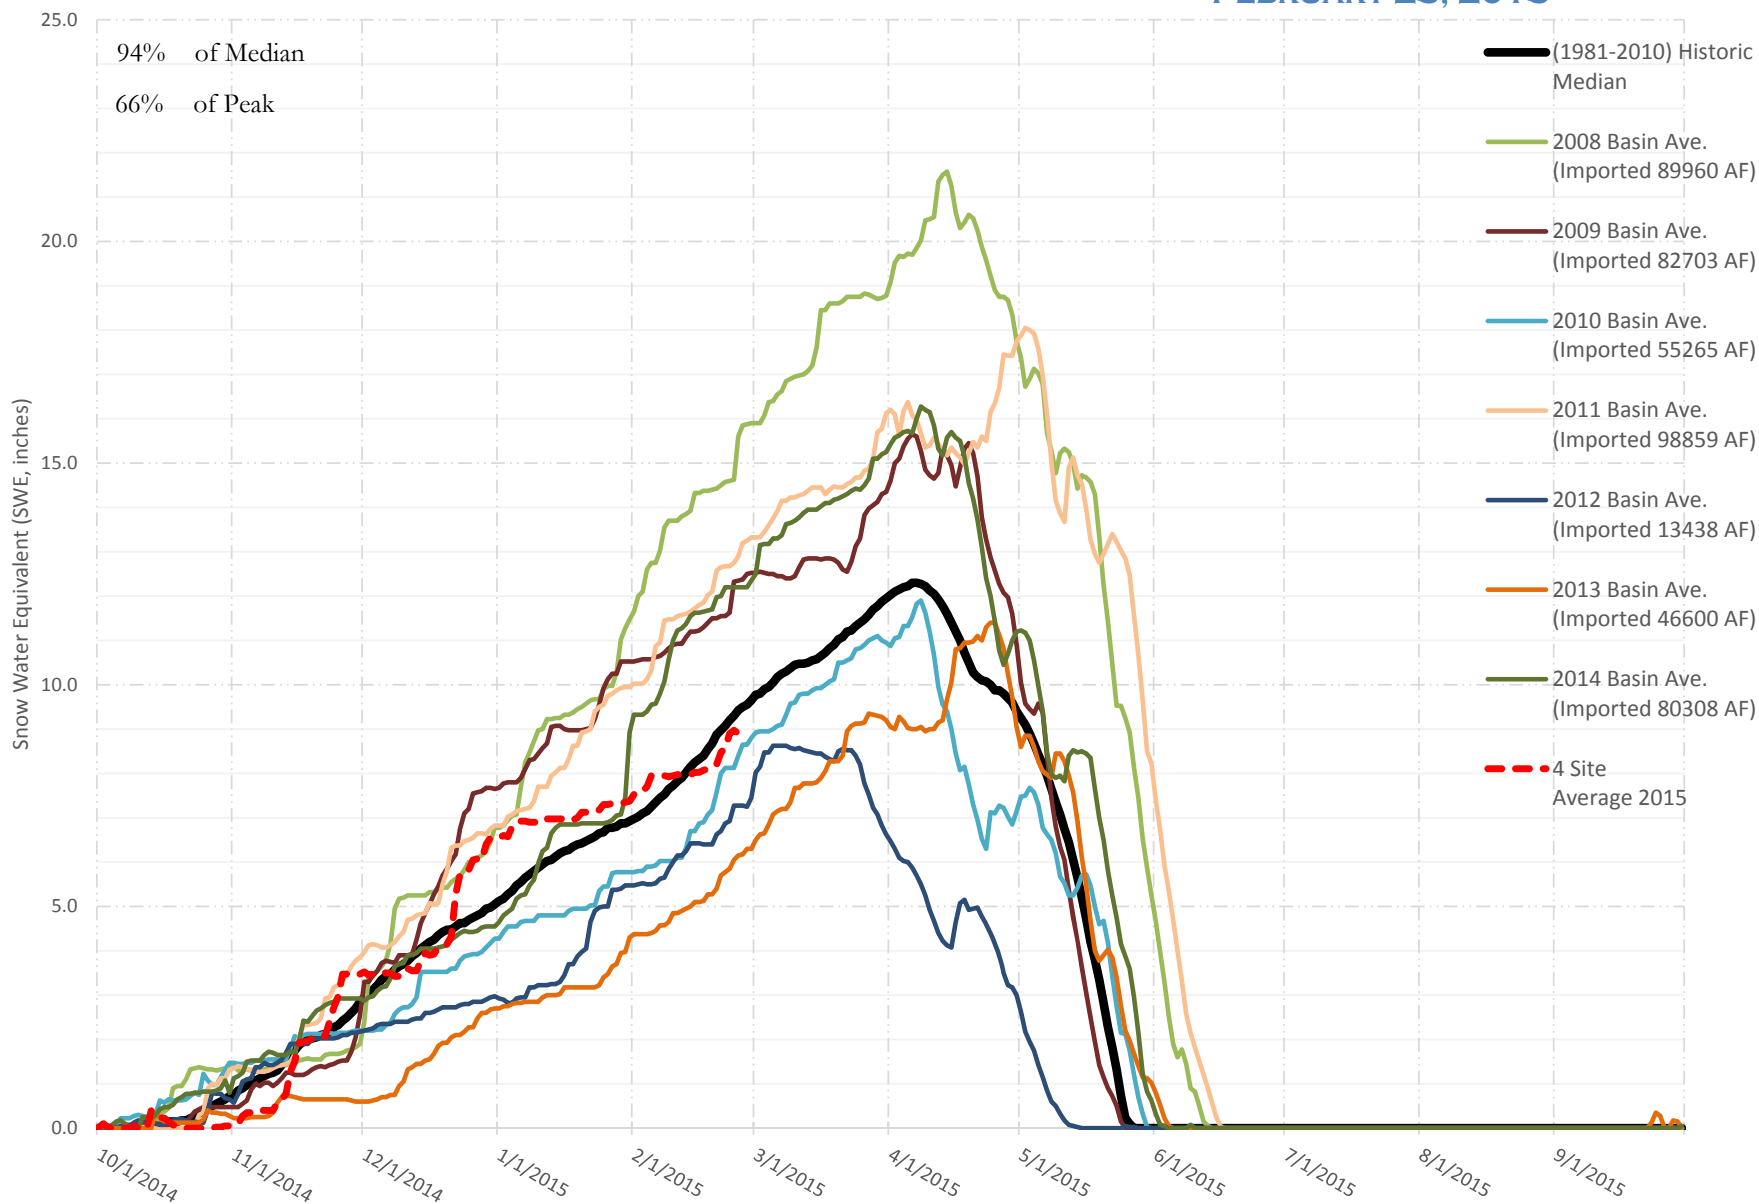

# FRY-ARK COLLECTION BASIN SNOWPACK VS ANNUAL BASIN AVERAGE W/ ASSOC. FRY-ARK IMPORTS

FEBRUARY 25, 2015