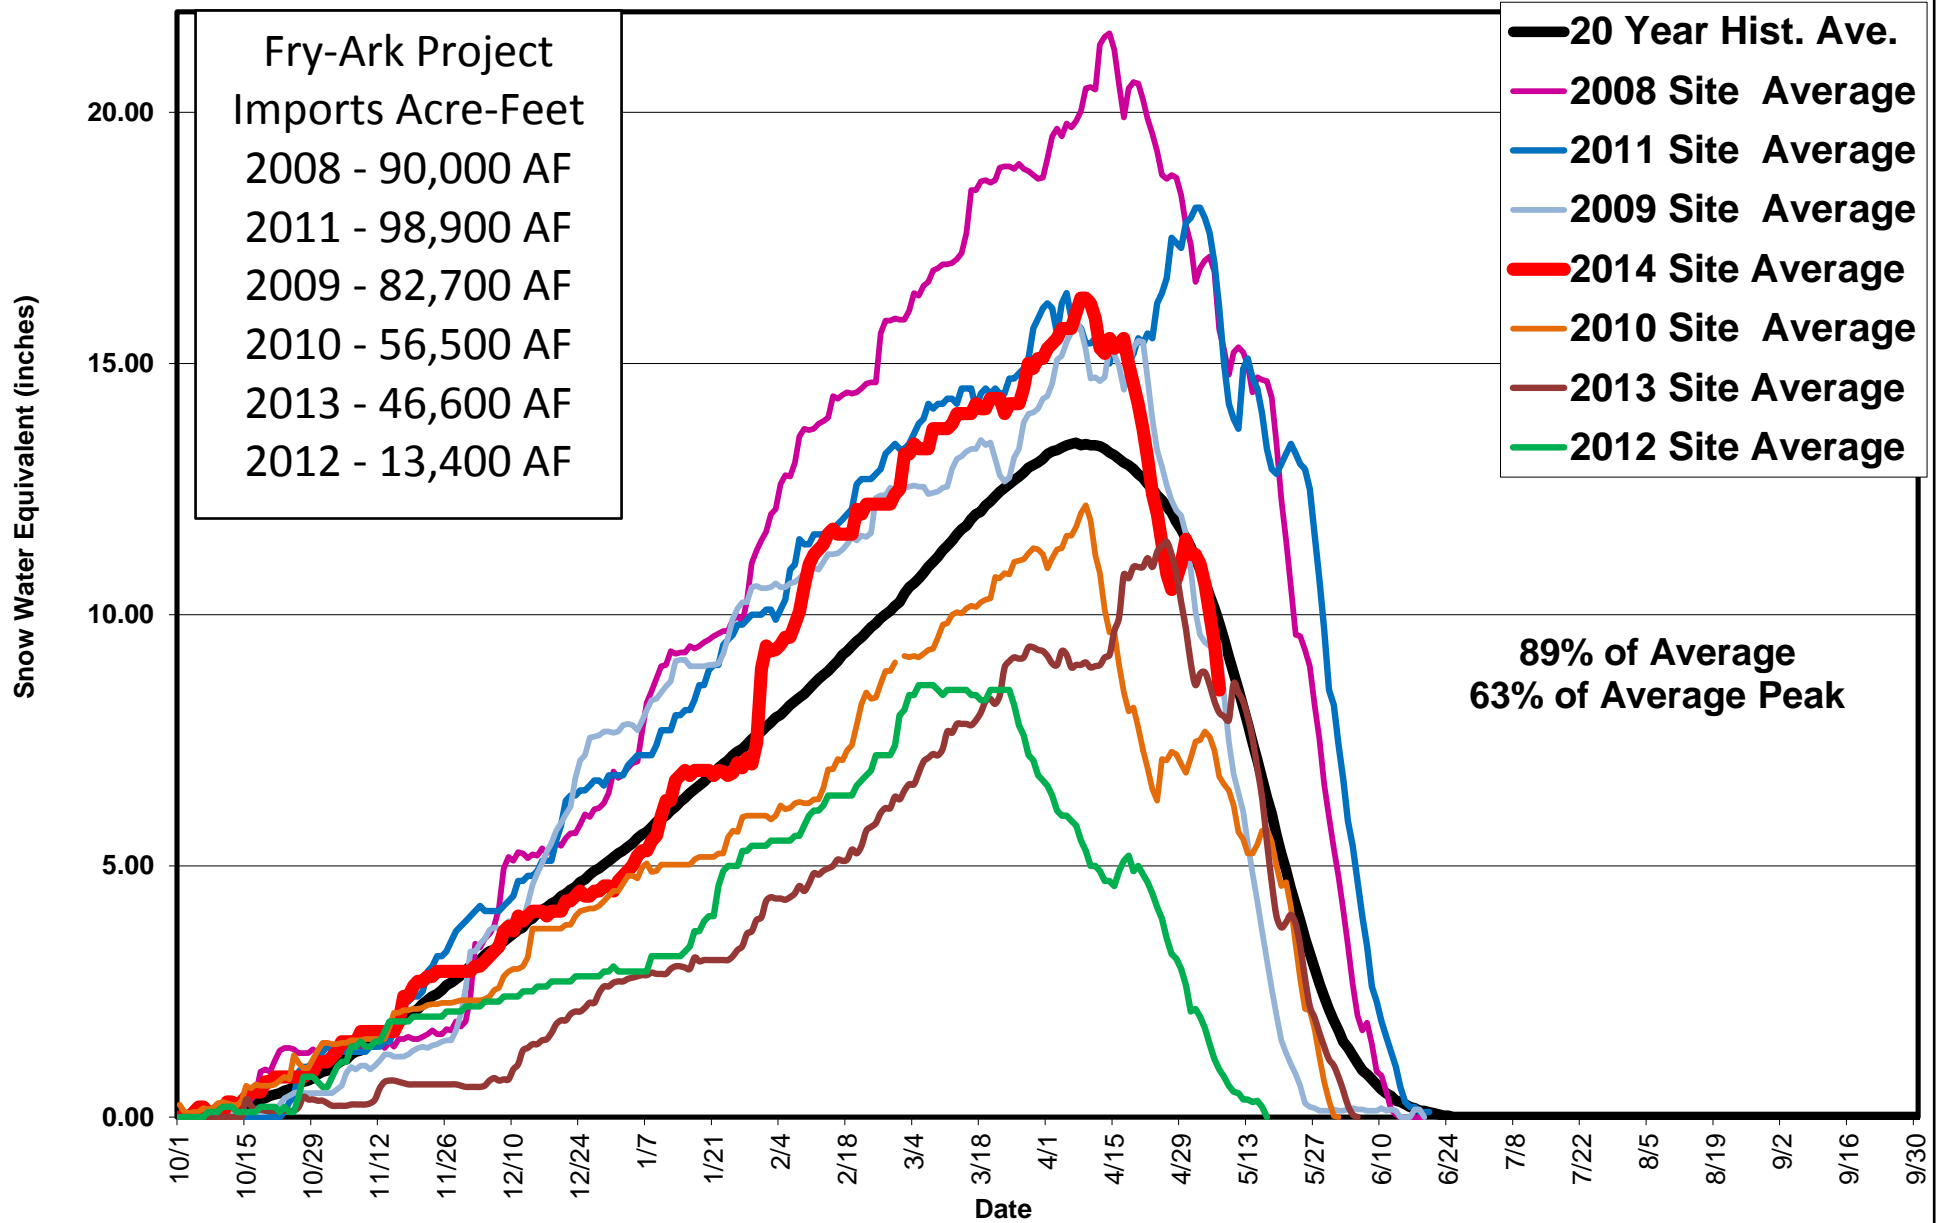

**FRY-ARK COLLECTION SYSTEM AREA SNOWPACK Snow Water Equivalent (SWE)**  
 May 7, 2014

# UPPER ARKANSAS BASIN SNOWPACK Snow Water Equivalent (SWE)

May 7, 2014