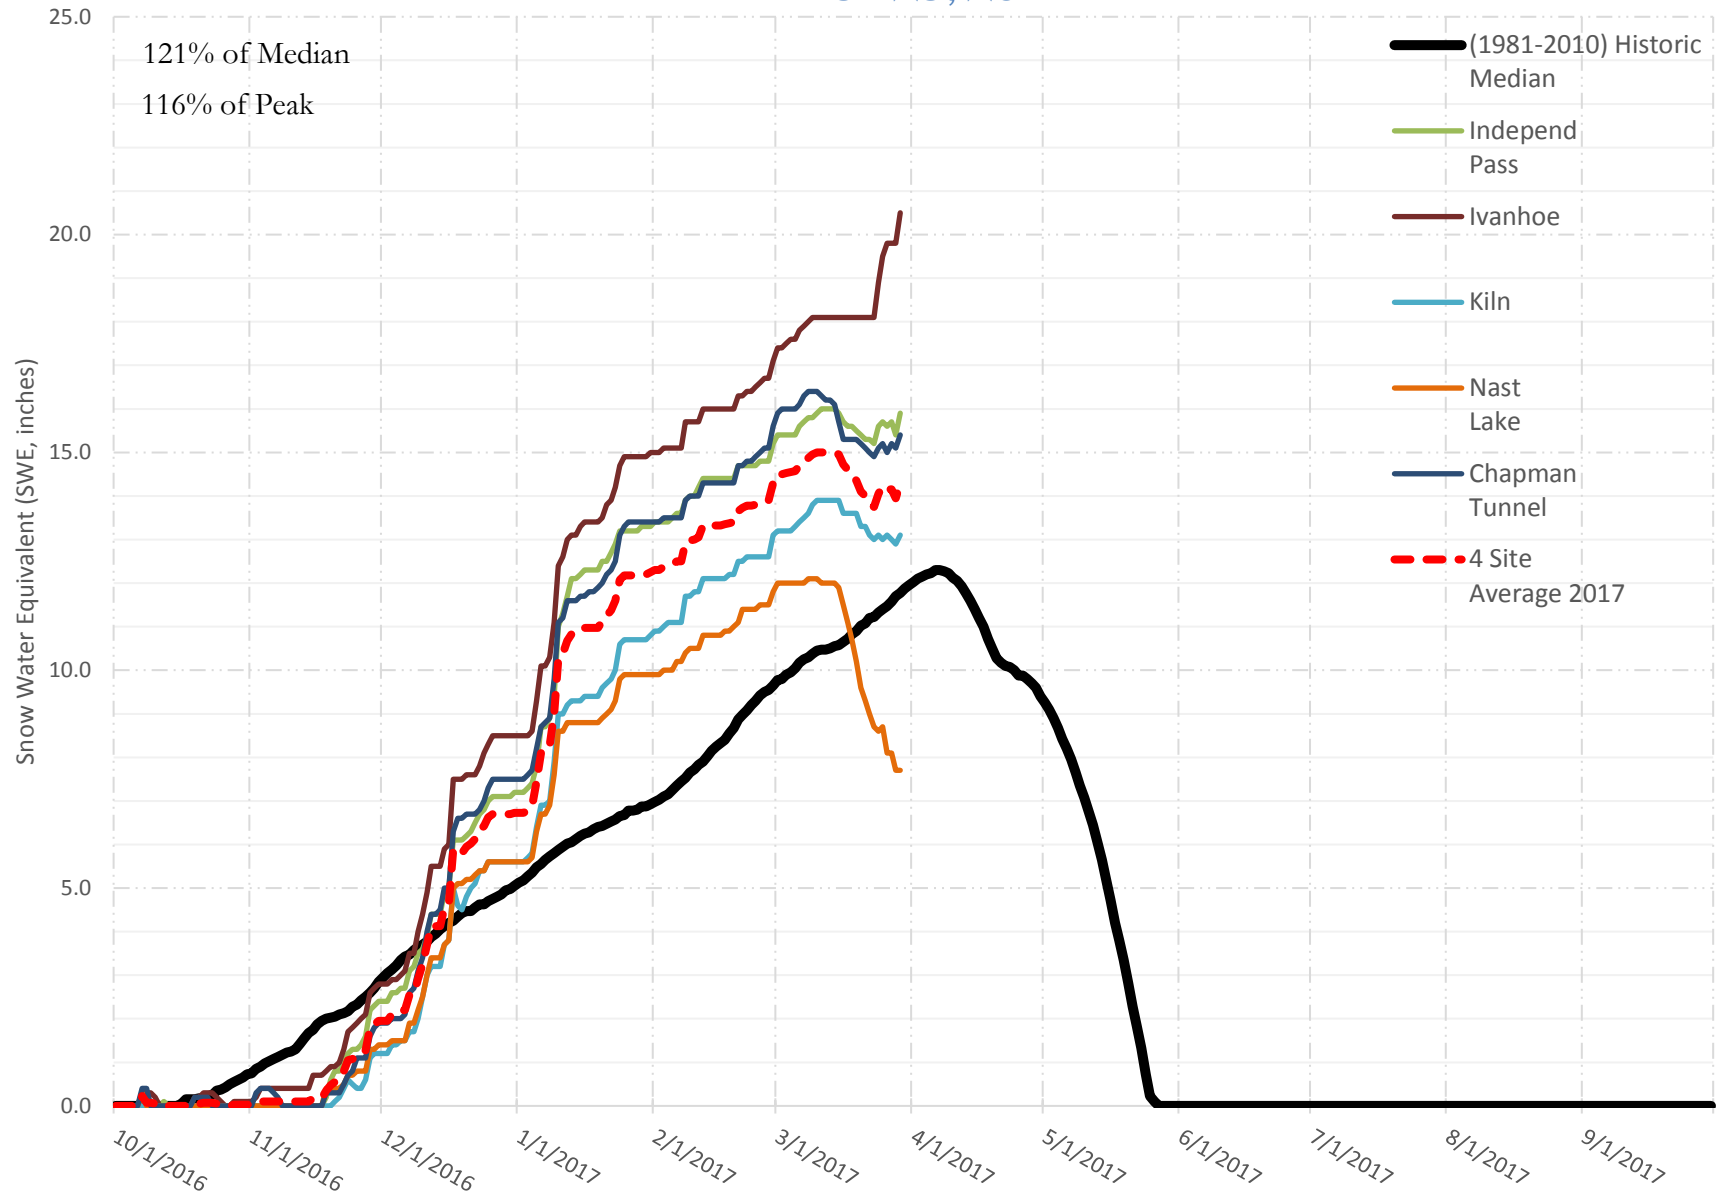

FRY-ARK COLLECTION BASIN SNOWPACK VS ANNUAL BASIN AVERAGE W/ ASSOC. FRY-ARK IMPORTS

MARCH 29, 2017

FRY-ARK COLLECTION BASIN SNOWPACK W/ INDIVIDUAL SITES

MARCH 29, 2017

UPPER ARK BASIN SNOWPACK VS ANNUAL BASIN AVERAGE W/ ASSOC. FRY- ARK IMPORTS

MARCH 29, 2017

UPPER ARK BASIN SNOWPACK W/ INDIVIDUAL SITES MARCH 29, 2017