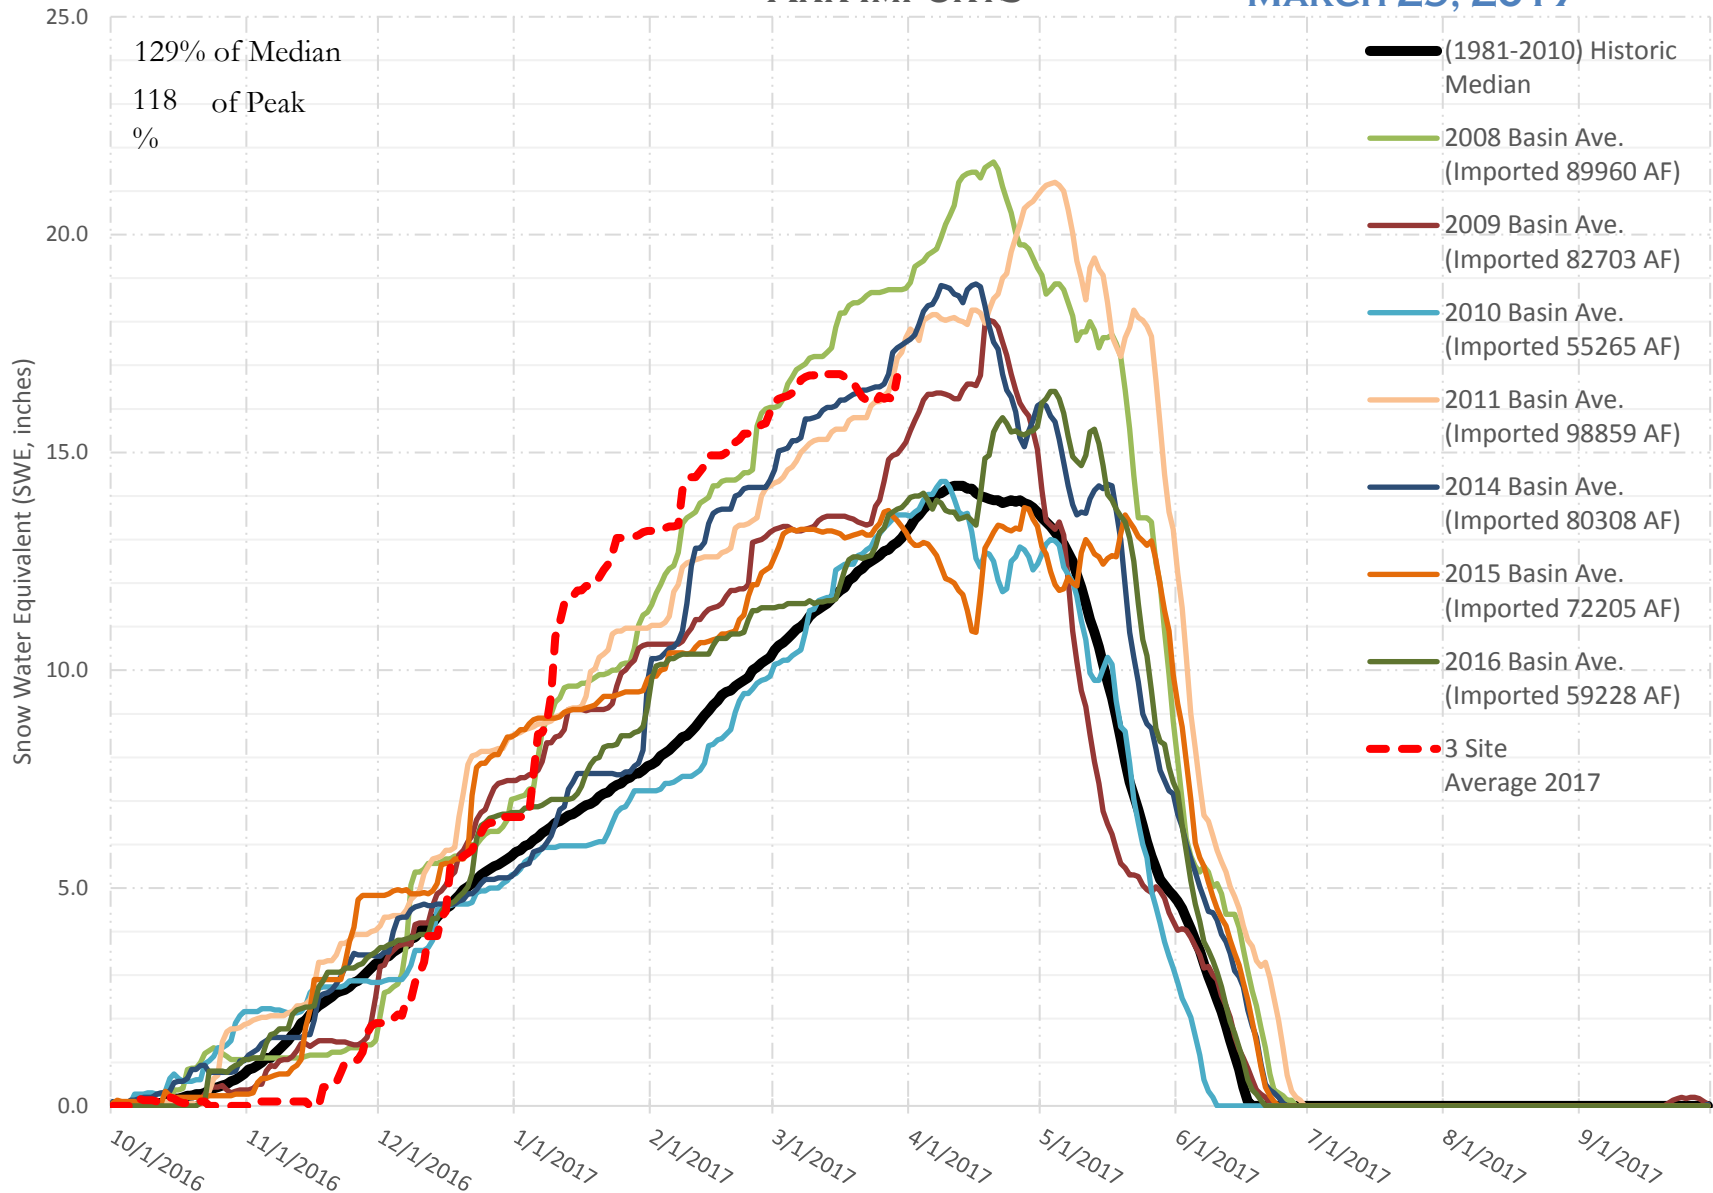

FRY-ARK COLLECTION BASIN SNOWPACK VS ANNUAL BASIN AVERAGE W/ ASSOC. FRY-ARK IMPORTS

MARCH 29, 2017

FRY-ARK COLLECTION BASIN SNOWPACK W/ INDIVIDUAL SITES

MARCH 29, 2017

UPPER ARK BASIN SNOWPACK VS ANNUAL BASIN AVERAGE W/ ASSOC. FRY- ARK IMPORTS

MARCH 29, 2017

UPPER ARK BASIN SNOWPACK W/ INDIVIDUAL SITES MARCH 29, 2017