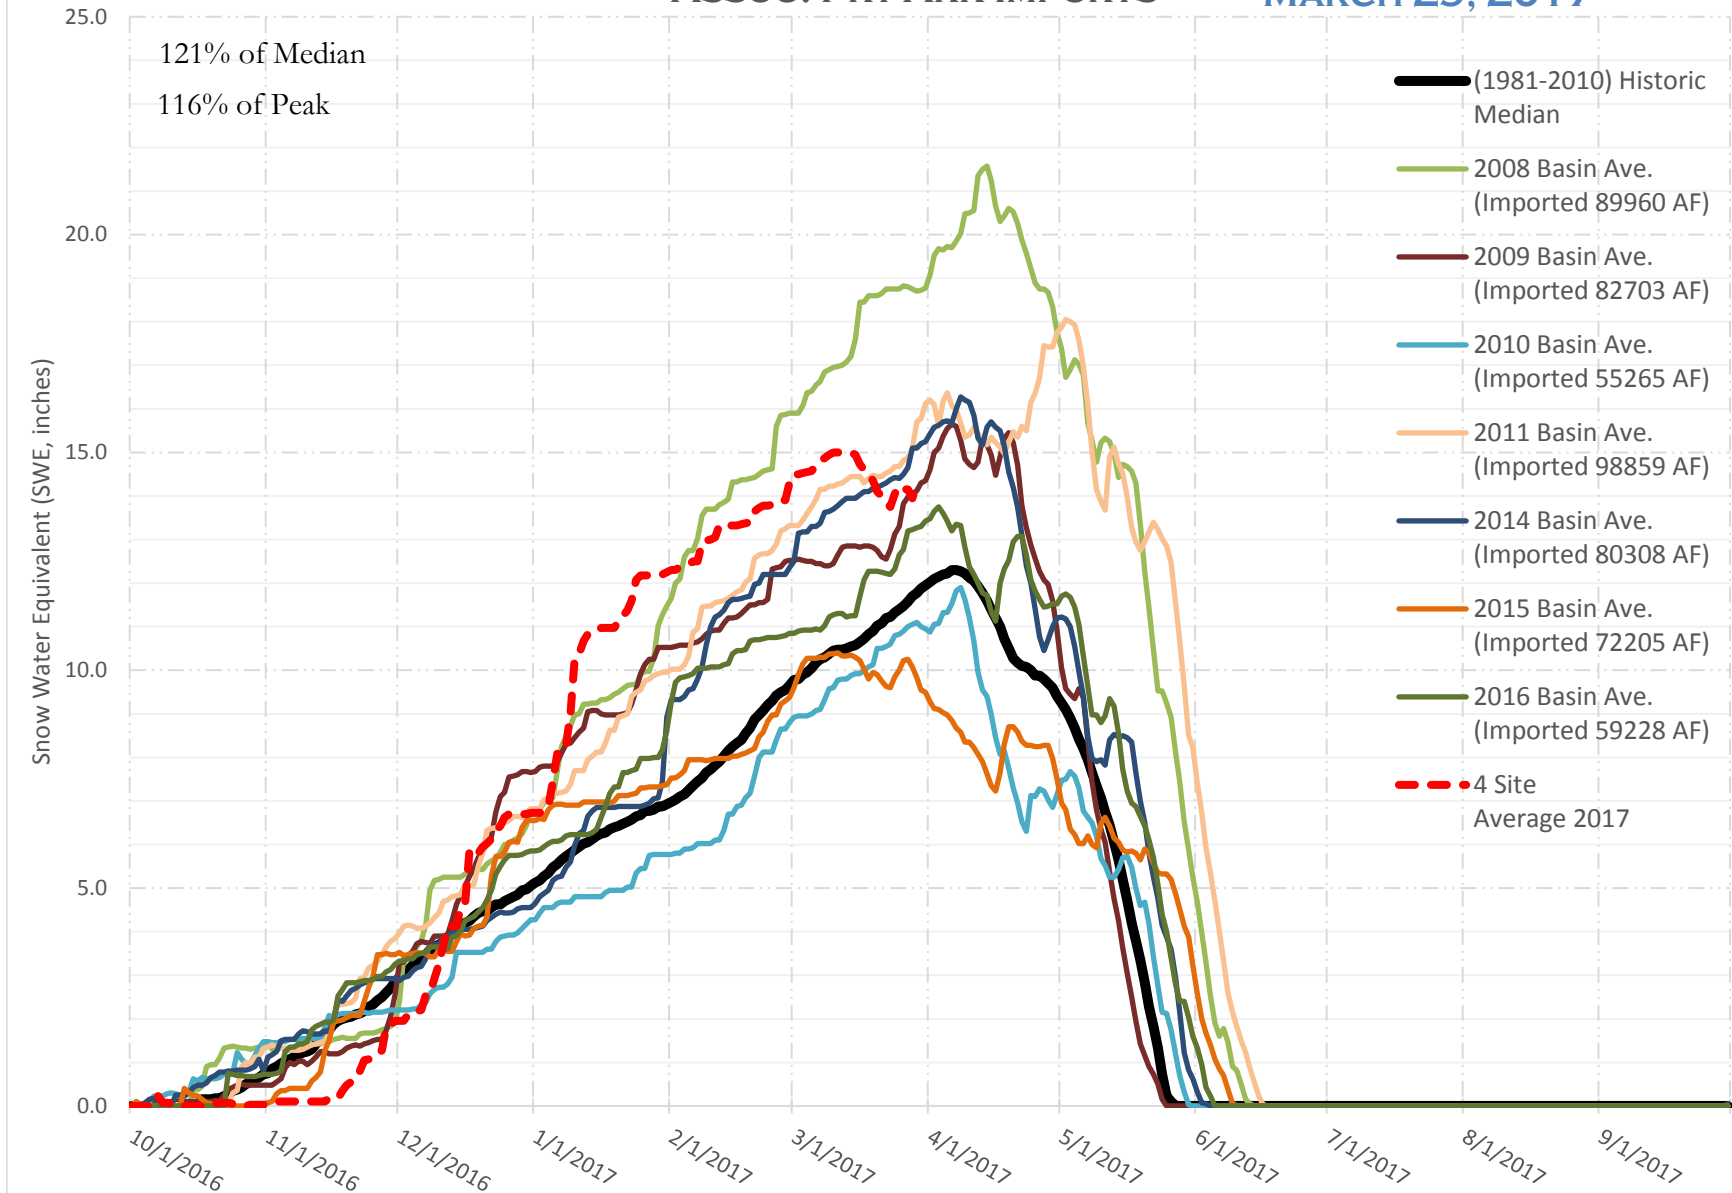

FRY-ARK COLLECTION BASIN SNOWPACK VS ANNUAL BASIN AVERAGE W/ ASSOC. FRY-ARK IMPORTS

MARCH 29, 2017

FRY-ARK COLLECTION BASIN SNOWPACK W/ INDIVIDUAL SITES

MARCH 29, 2017

UPPER ARK BASIN SNOWPACK VS ANNUAL BASIN AVERAGE W/ ASSOC. FRY- ARK IMPORTS

MARCH 29, 2017

UPPER ARK BASIN SNOWPACK W/ INDIVIDUAL SITES MARCH 29, 2017