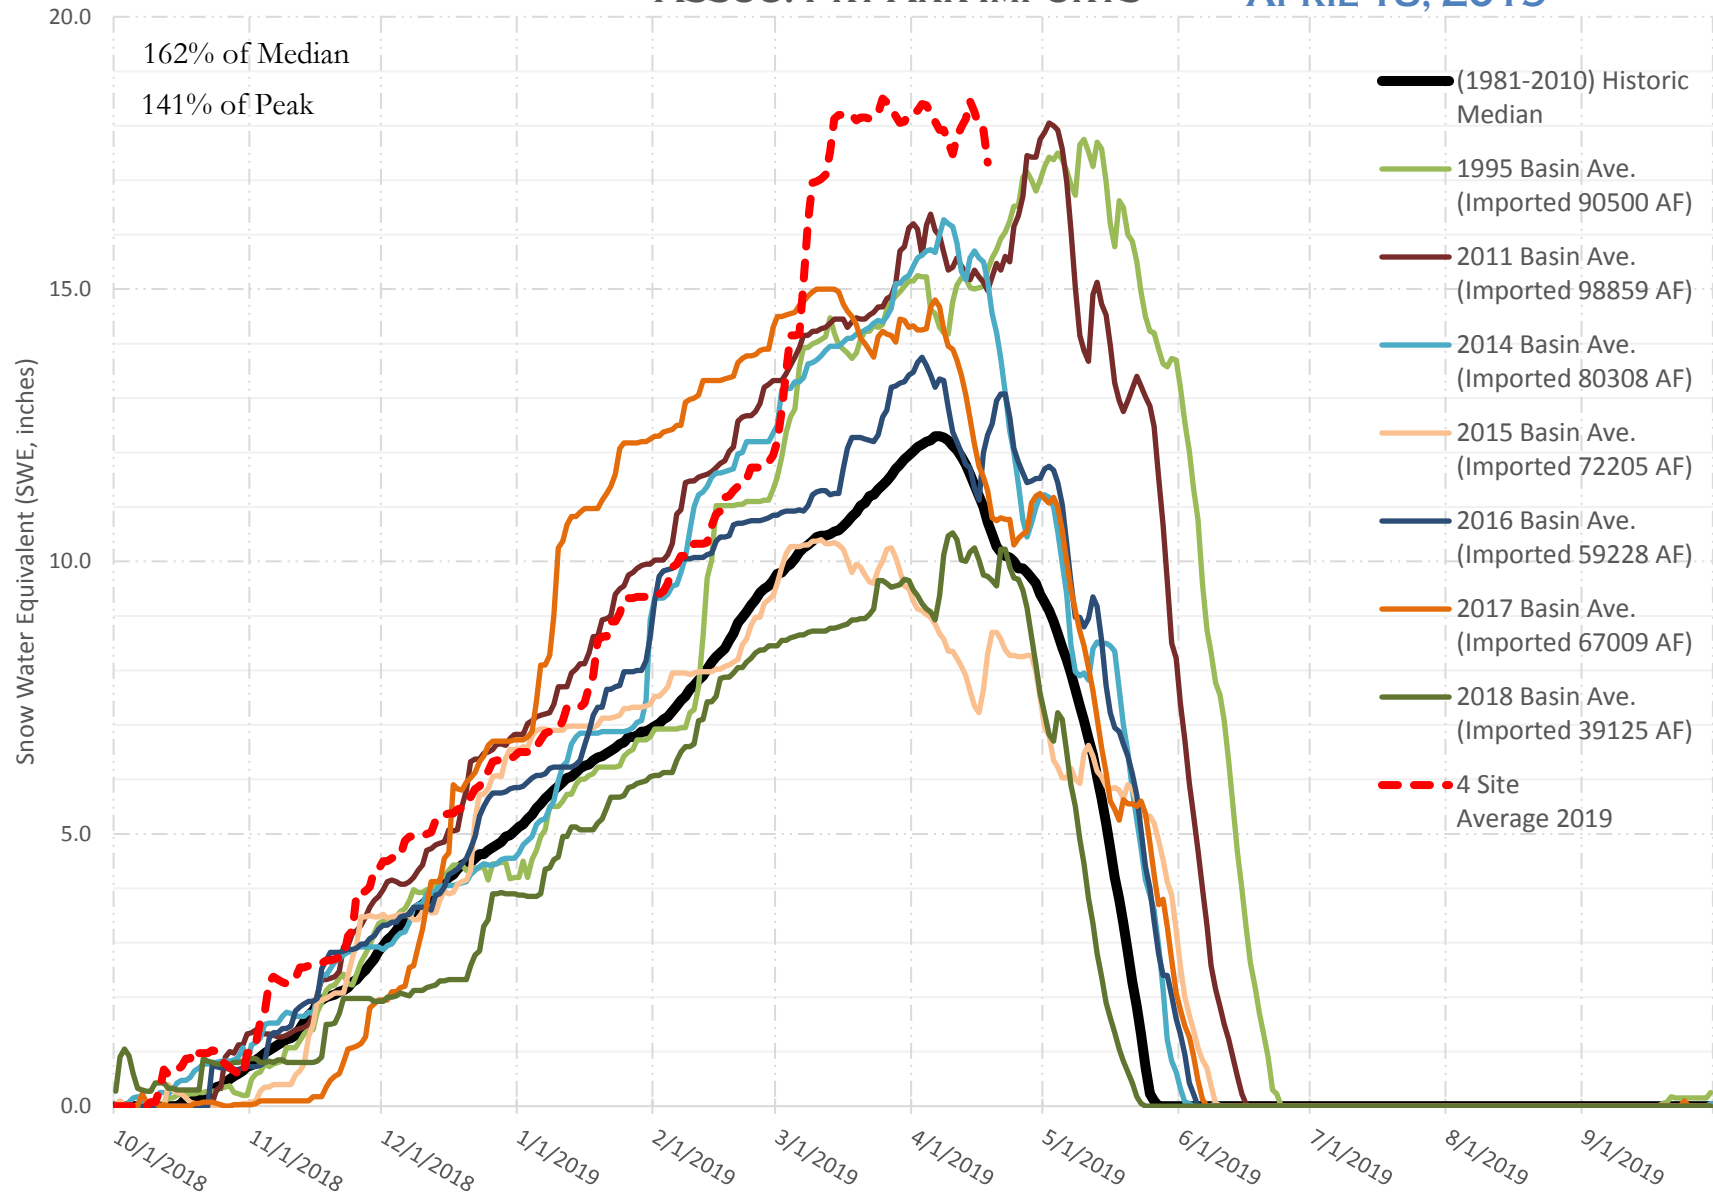

FRY-ARK COLLECTION BASIN SNOWPACK VS ANNUAL BASIN AVERAGE W/ ASSOC. FRY-ARK IMPORTS

APRIL 18, 2019

FRY-ARK COLLECTION BASIN SNOWPACK W/ INDIVIDUAL SITES APRIL 18, 2019

UPPER ARK BASIN SNOWPACK VS ANNUAL BASIN AVERAGE W/ ASSOC. FRY- ARK IMPORTS

APRIL 18, 2019

UPPER ARK BASIN SNOWPACK W/ INDIVIDUAL SITES APRIL 18, 2019