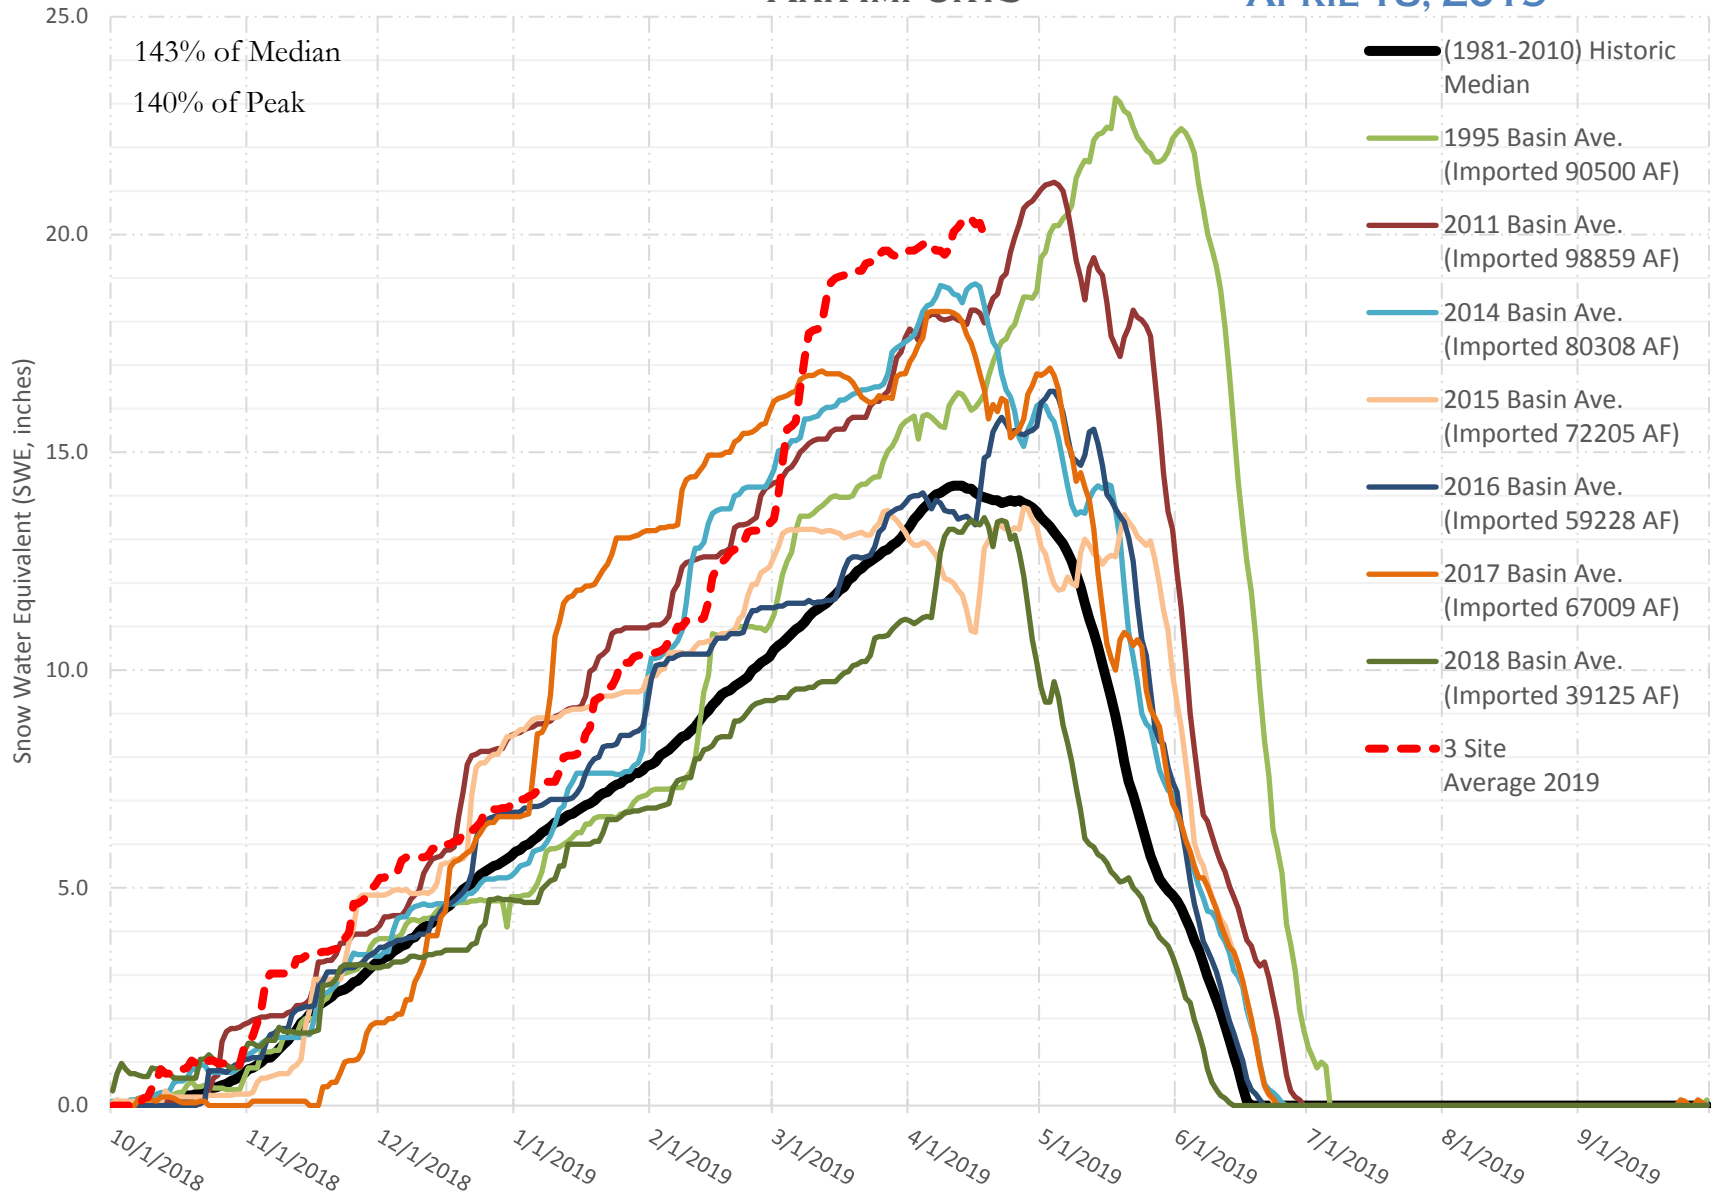

FRY-ARK COLLECTION BASIN SNOWPACK VS ANNUAL BASIN AVERAGE W/ ASSOC. FRY-ARK IMPORTS

APRIL 18, 2019

FRY-ARK COLLECTION BASIN SNOWPACK W/ INDIVIDUAL SITES APRIL 18, 2019

UPPER ARK BASIN SNOWPACK VS ANNUAL BASIN AVERAGE W/ ASSOC. FRY- ARK IMPORTS

APRIL 18, 2019

UPPER ARK BASIN SNOWPACK W/ INDIVIDUAL SITES APRIL 18, 2019