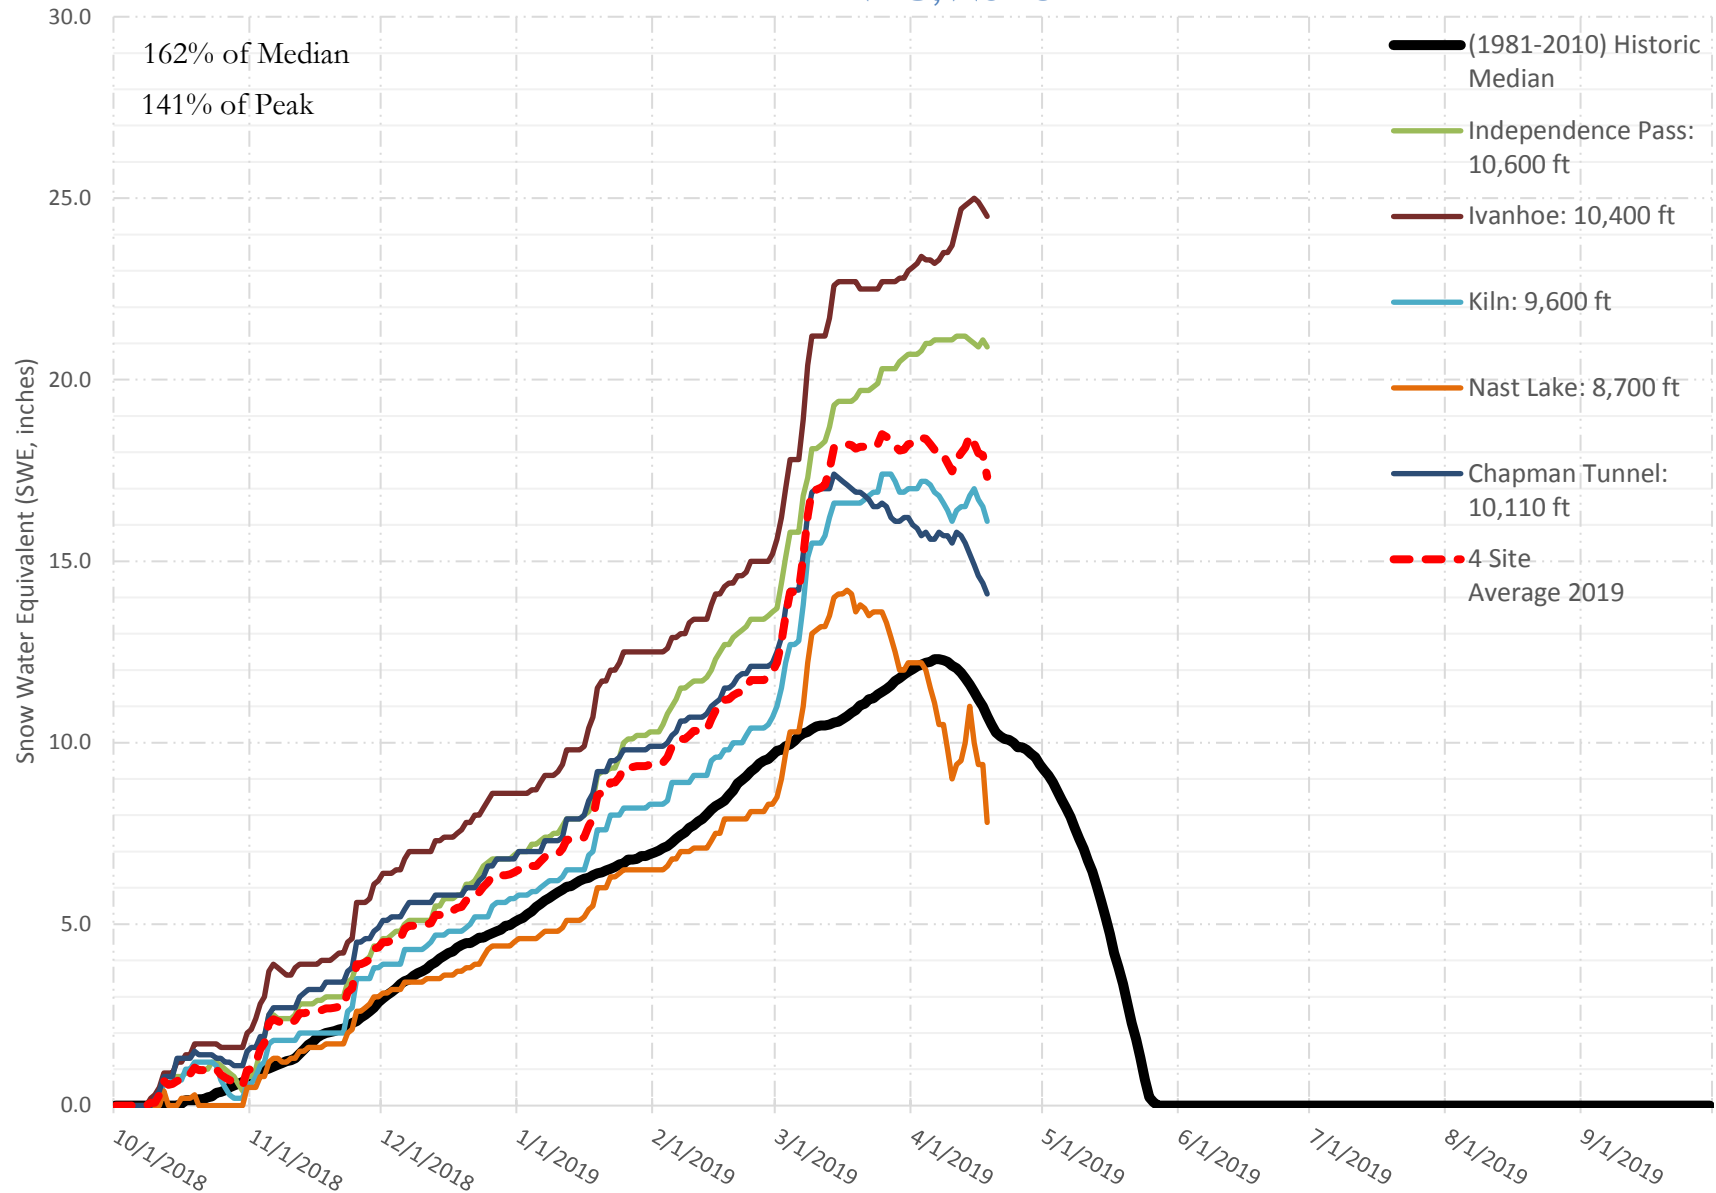

FRY-ARK COLLECTION BASIN SNOWPACK VS ANNUAL BASIN AVERAGE W/ ASSOC. FRY-ARK IMPORTS

APRIL 18, 2019

FRY-ARK COLLECTION BASIN SNOWPACK W/ INDIVIDUAL SITES APRIL 18, 2019

UPPER ARK BASIN SNOWPACK VS ANNUAL BASIN AVERAGE W/ ASSOC. FRY- ARK IMPORTS

APRIL 18, 2019

UPPER ARK BASIN SNOWPACK W/ INDIVIDUAL SITES APRIL 18, 2019