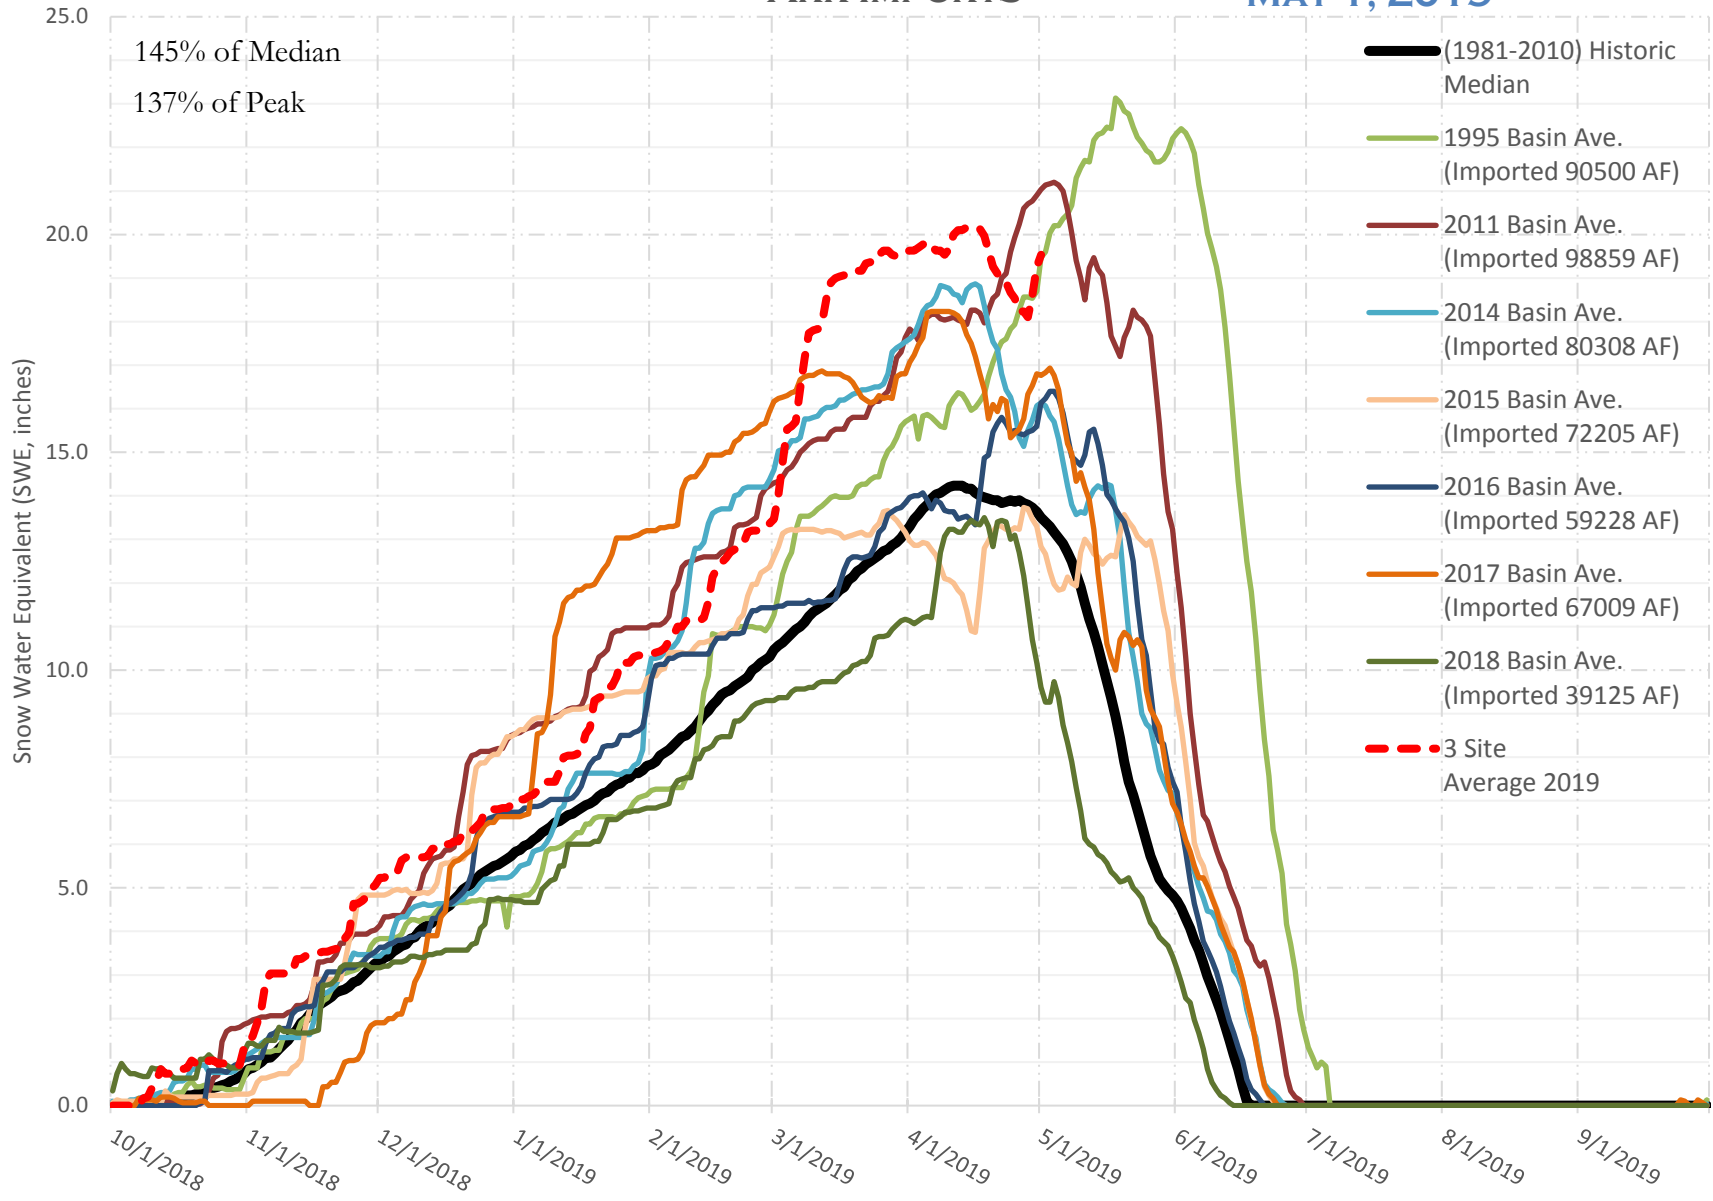

FRY-ARK COLLECTION BASIN SNOWPACK VS ANNUAL BASIN AVERAGE W/ ASSOC. FRY-ARK IMPORTS

MAY 1, 2019

FRY-ARK COLLECTION BASIN SNOWPACK W/ INDIVIDUAL SITES MAY 1, 2019

UPPER ARK BASIN SNOWPACK VS ANNUAL BASIN AVERAGE W/ ASSOC. FRY- ARK IMPORTS

MAY 1, 2019

145% of Median
137% of Peak

- (1981-2010) Historic Median
- 1995 Basin Ave. (Imported 90500 AF)
- 2011 Basin Ave. (Imported 98859 AF)
- 2014 Basin Ave. (Imported 80308 AF)
- 2015 Basin Ave. (Imported 72205 AF)
- 2016 Basin Ave. (Imported 59228 AF)
- 2017 Basin Ave. (Imported 67009 AF)
- 2018 Basin Ave. (Imported 39125 AF)
- 3 Site Average 2019

UPPER ARK BASIN SNOWPACK W/ INDIVIDUAL SITES MAY 1, 2019