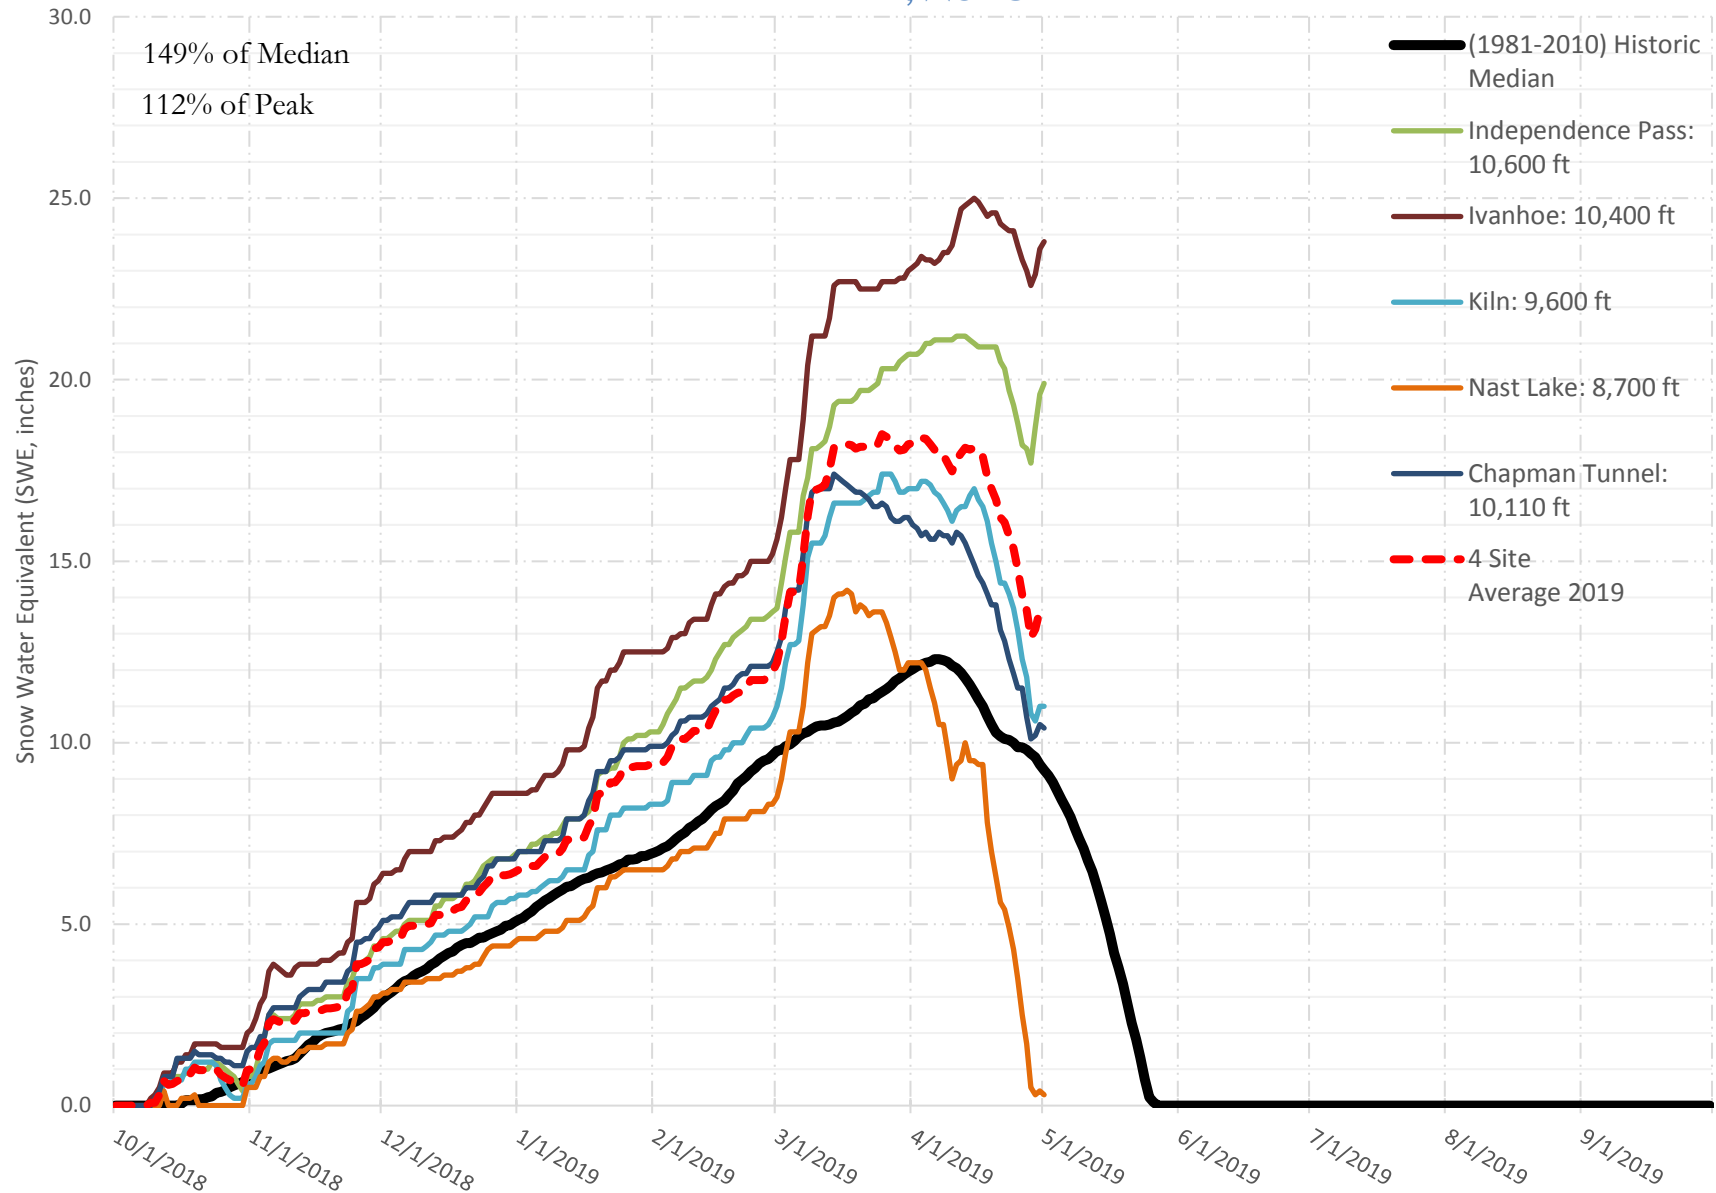

FRY-ARK COLLECTION BASIN SNOWPACK VS ANNUAL BASIN AVERAGE W/ ASSOC. FRY-ARK IMPORTS

MAY 1, 2019

FRY-ARK COLLECTION BASIN SNOWPACK W/ INDIVIDUAL SITES MAY 1, 2019

UPPER ARK BASIN SNOWPACK VS ANNUAL BASIN AVERAGE W/ ASSOC. FRY- ARK IMPORTS

MAY 1, 2019

145% of Median
137% of Peak

- (1981-2010) Historic Median
- 1995 Basin Ave. (Imported 90500 AF)
- 2011 Basin Ave. (Imported 98859 AF)
- 2014 Basin Ave. (Imported 80308 AF)
- 2015 Basin Ave. (Imported 72205 AF)
- 2016 Basin Ave. (Imported 59228 AF)
- 2017 Basin Ave. (Imported 67009 AF)
- 2018 Basin Ave. (Imported 39125 AF)
- 3 Site Average 2019

UPPER ARK BASIN SNOWPACK W/ INDIVIDUAL SITES MAY 1, 2019