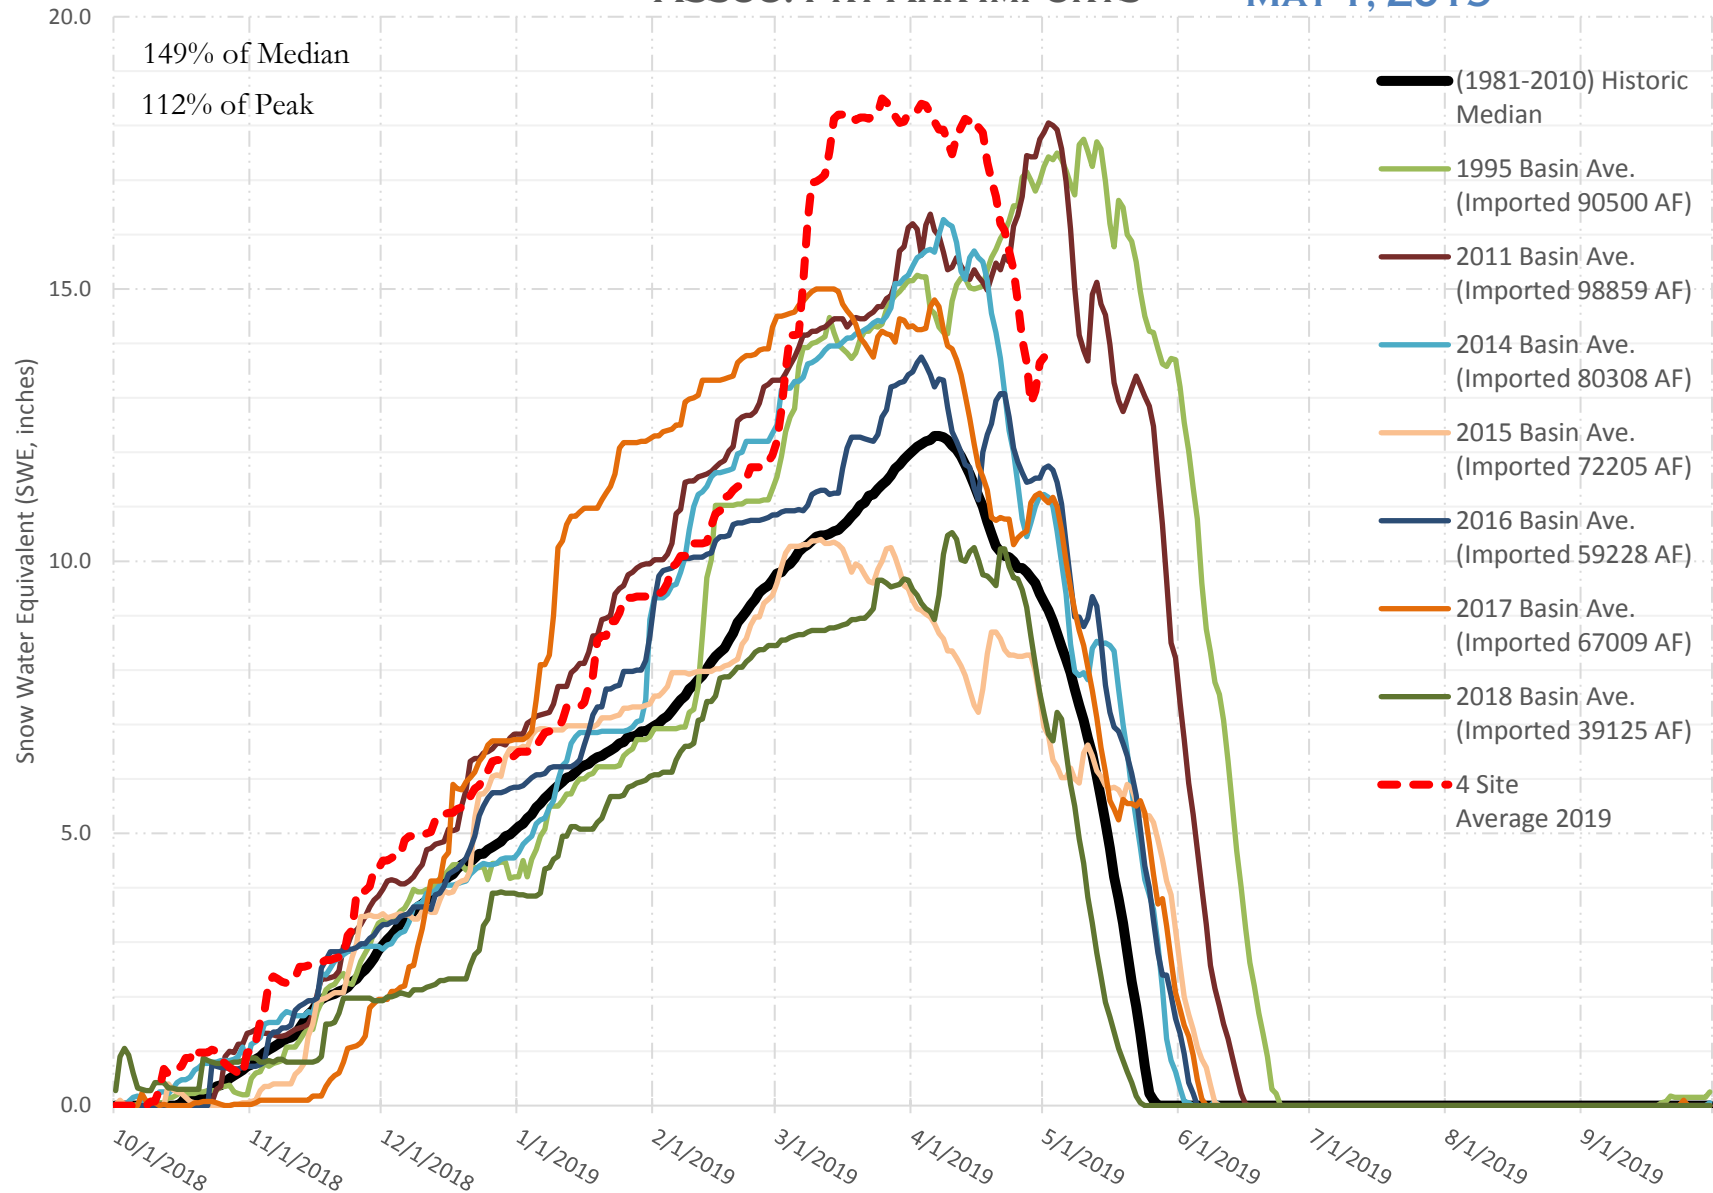

FRY-ARK COLLECTION BASIN SNOWPACK VS ANNUAL BASIN AVERAGE W/ ASSOC. FRY-ARK IMPORTS

MAY 1, 2019

FRY-ARK COLLECTION BASIN SNOWPACK W/ INDIVIDUAL SITES MAY 1, 2019

UPPER ARK BASIN SNOWPACK VS ANNUAL BASIN AVERAGE W/ ASSOC. FRY- ARK IMPORTS

MAY 1, 2019

145% of Median
137% of Peak

- (1981-2010) Historic Median
- 1995 Basin Ave. (Imported 90500 AF)
- 2011 Basin Ave. (Imported 98859 AF)
- 2014 Basin Ave. (Imported 80308 AF)
- 2015 Basin Ave. (Imported 72205 AF)
- 2016 Basin Ave. (Imported 59228 AF)
- 2017 Basin Ave. (Imported 67009 AF)
- 2018 Basin Ave. (Imported 39125 AF)
- 3 Site Average 2019

UPPER ARK BASIN SNOWPACK W/ INDIVIDUAL SITES MAY 1, 2019