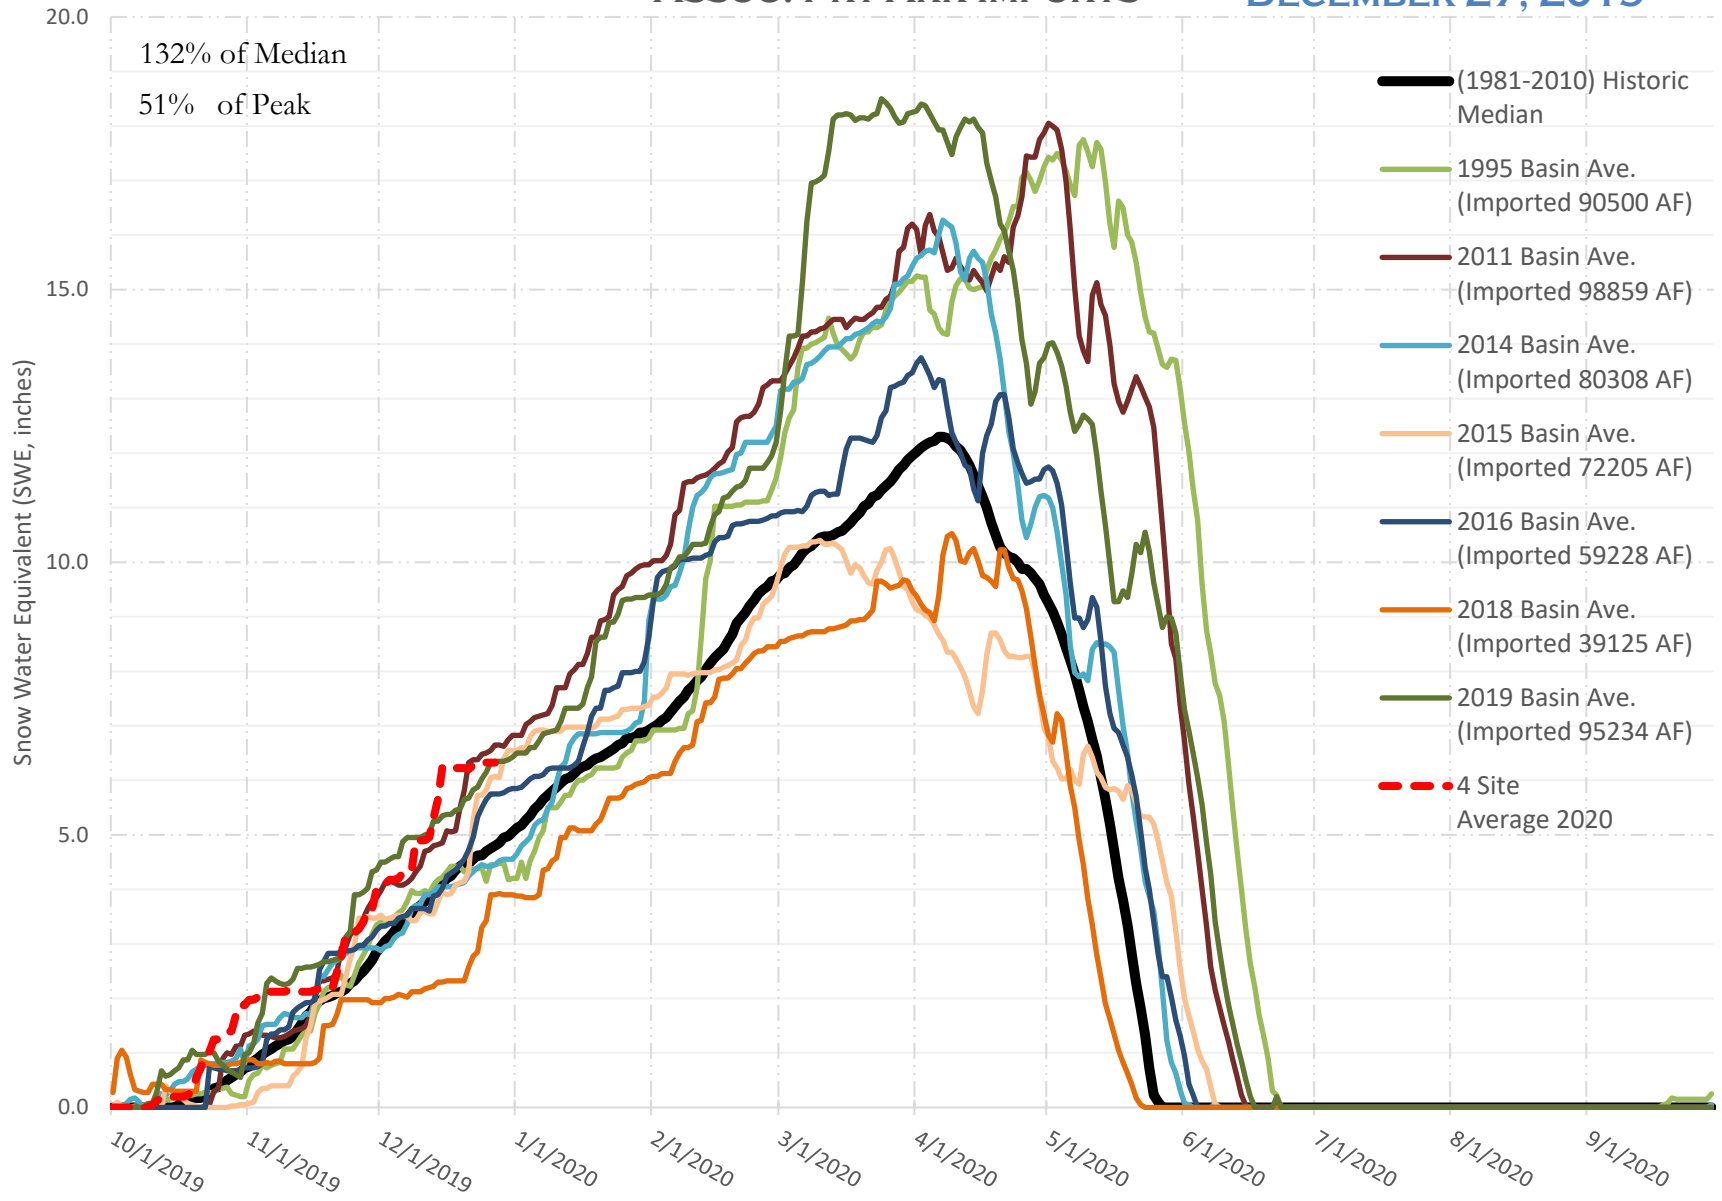

FRY-ARK COLLECTION BASIN SNOWPACK VS ANNUAL BASIN AVERAGE W/ ASSOC. FRY-ARK IMPORTS

DECEMBER 27, 2019

FRY-ARK COLLECTION BASIN SNOWPACK W/ INDIVIDUAL SITES DECEMBER 27, 2019

UPPER ARK BASIN SNOWPACK VS ANNUAL BASIN AVERAGE W/ ASSOC. FRY- ARK IMPORTS

DECEMBER 27, 2019

UPPER ARK BASIN SNOWPACK W/ INDIVIDUAL SITES DECEMBER 27, 2019