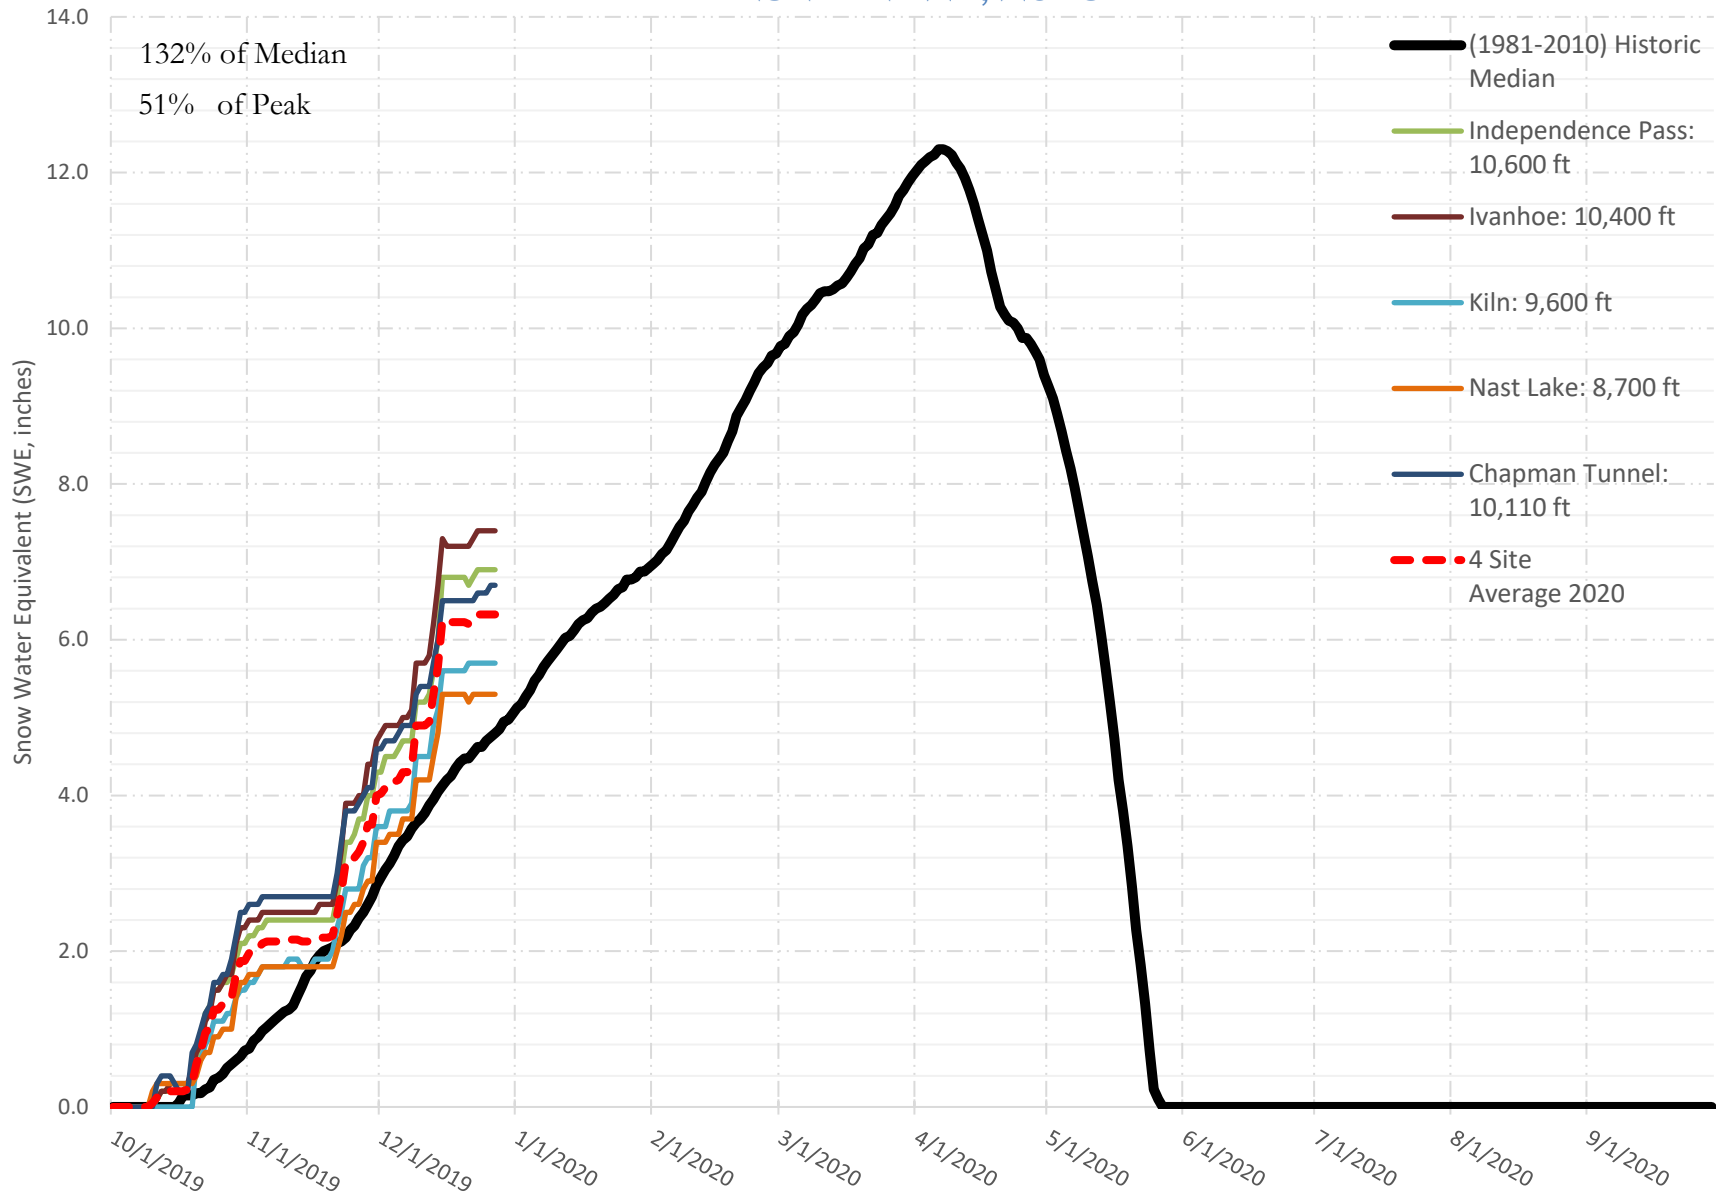

FRY-ARK COLLECTION BASIN SNOWPACK VS ANNUAL BASIN AVERAGE W/ ASSOC. FRY-ARK IMPORTS

DECEMBER 27, 2019

FRY-ARK COLLECTION BASIN SNOWPACK W/ INDIVIDUAL SITES DECEMBER 27, 2019

UPPER ARK BASIN SNOWPACK VS ANNUAL BASIN AVERAGE W/ ASSOC. FRY- ARK IMPORTS

DECEMBER 27, 2019

UPPER ARK BASIN SNOWPACK W/ INDIVIDUAL SITES DECEMBER 27, 2019