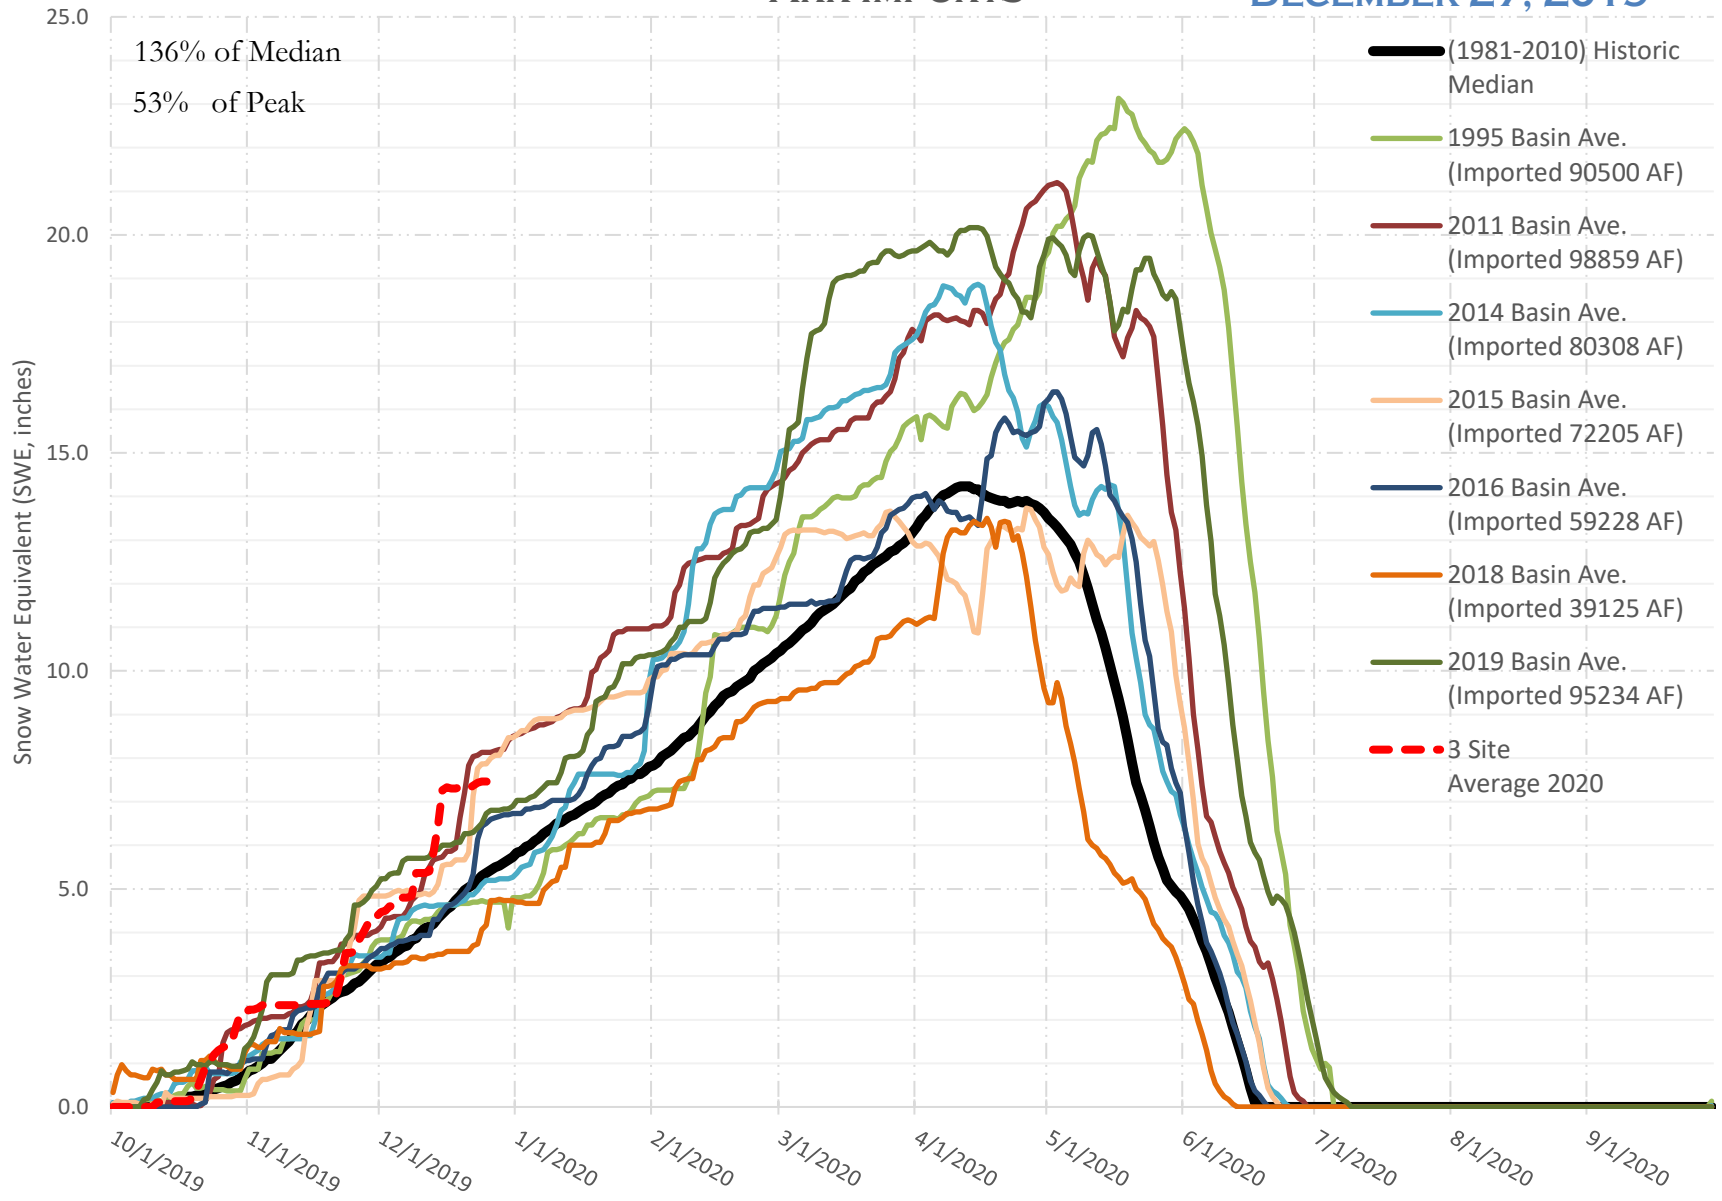

FRY-ARK COLLECTION BASIN SNOWPACK VS ANNUAL BASIN AVERAGE W/ ASSOC. FRY-ARK IMPORTS

DECEMBER 27, 2019

FRY-ARK COLLECTION BASIN SNOWPACK W/ INDIVIDUAL SITES DECEMBER 27, 2019

UPPER ARK BASIN SNOWPACK VS ANNUAL BASIN AVERAGE W/ ASSOC. FRY- ARK IMPORTS

DECEMBER 27, 2019

UPPER ARK BASIN SNOWPACK W/ INDIVIDUAL SITES DECEMBER 27, 2019