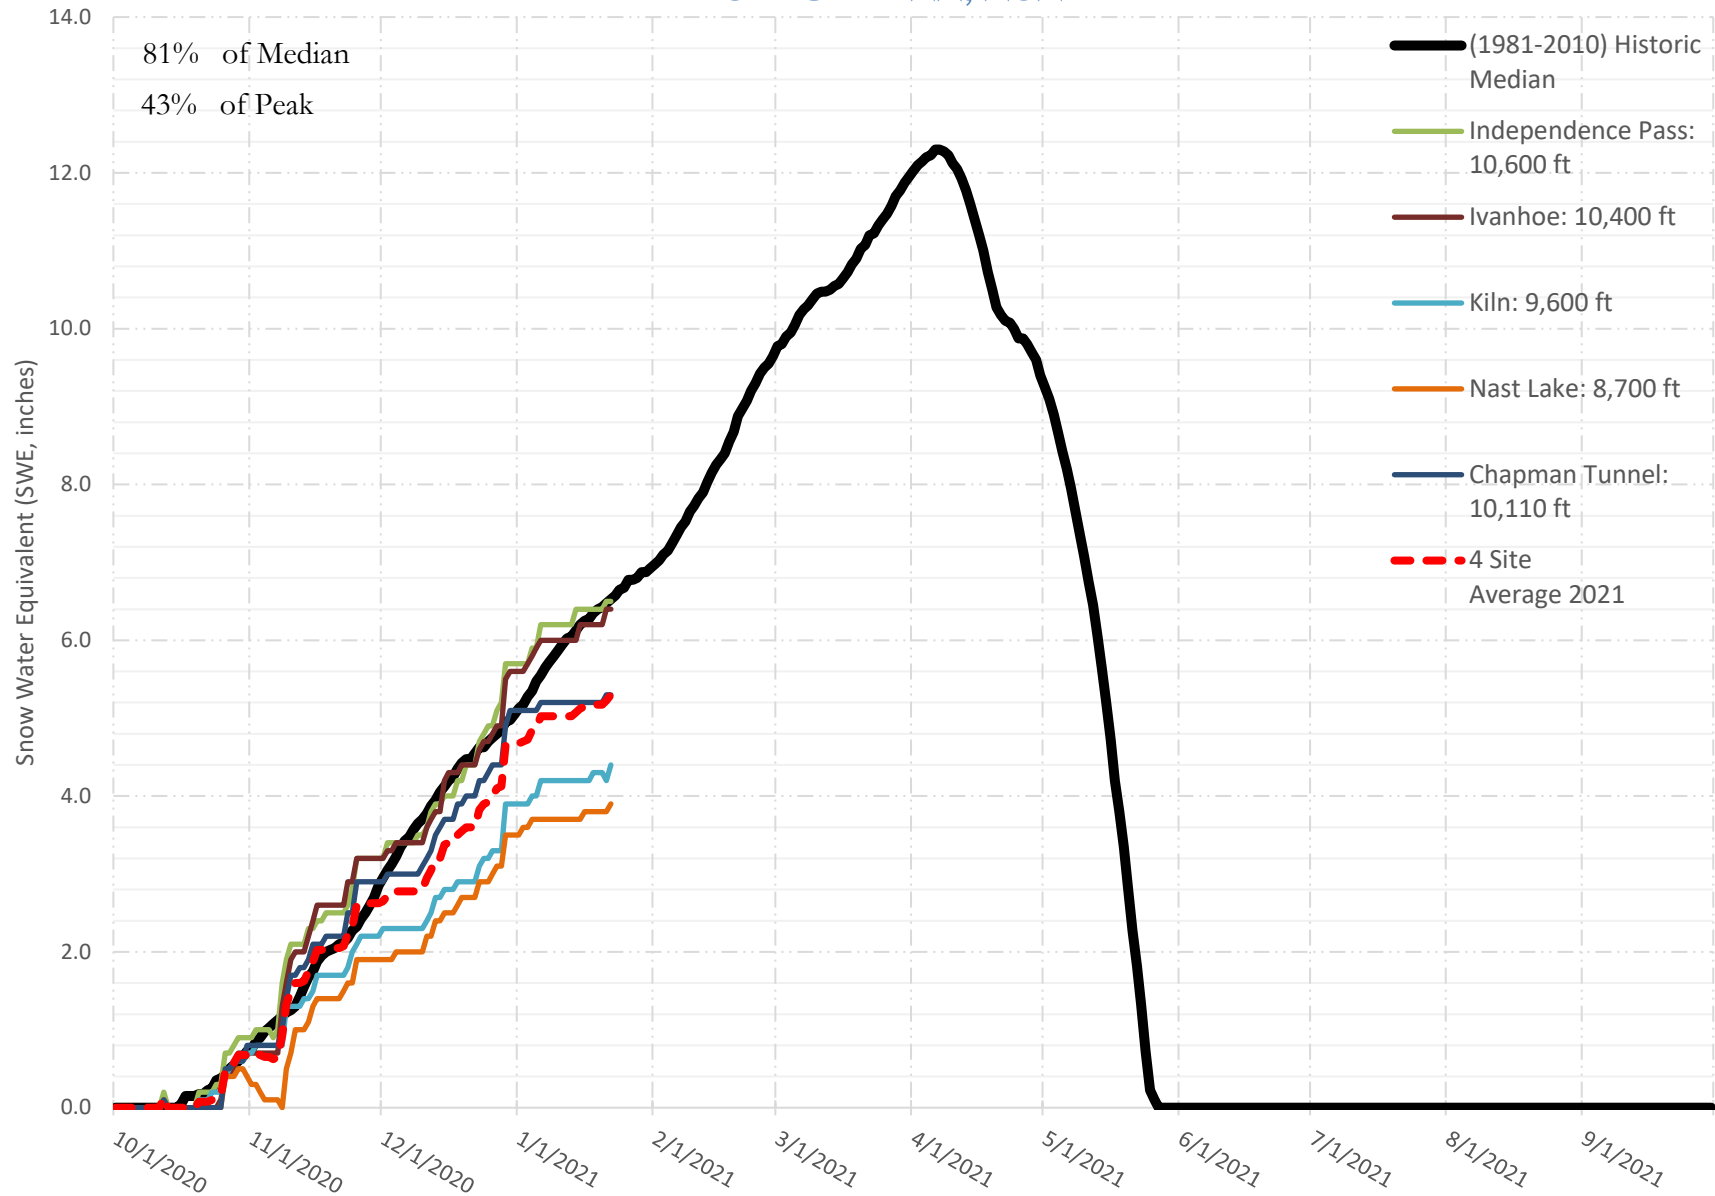

FRY-ARK COLLECTION BASIN SNOWPACK VS ANNUAL BASIN AVERAGE W/ ASSOC. FRY-ARK IMPORTS

JANUARY 22, 2021

FRY-ARK COLLECTION BASIN SNOWPACK W/ INDIVIDUAL SITES JANUARY 22, 2021

UPPER ARK BASIN SNOWPACK VS ANNUAL BASIN AVERAGE W/ ASSOC. FRY- ARK IMPORTS

JANUARY 22, 2021

UPPER ARK BASIN SNOWPACK W/ INDIVIDUAL SITES JANUARY 22, 2021