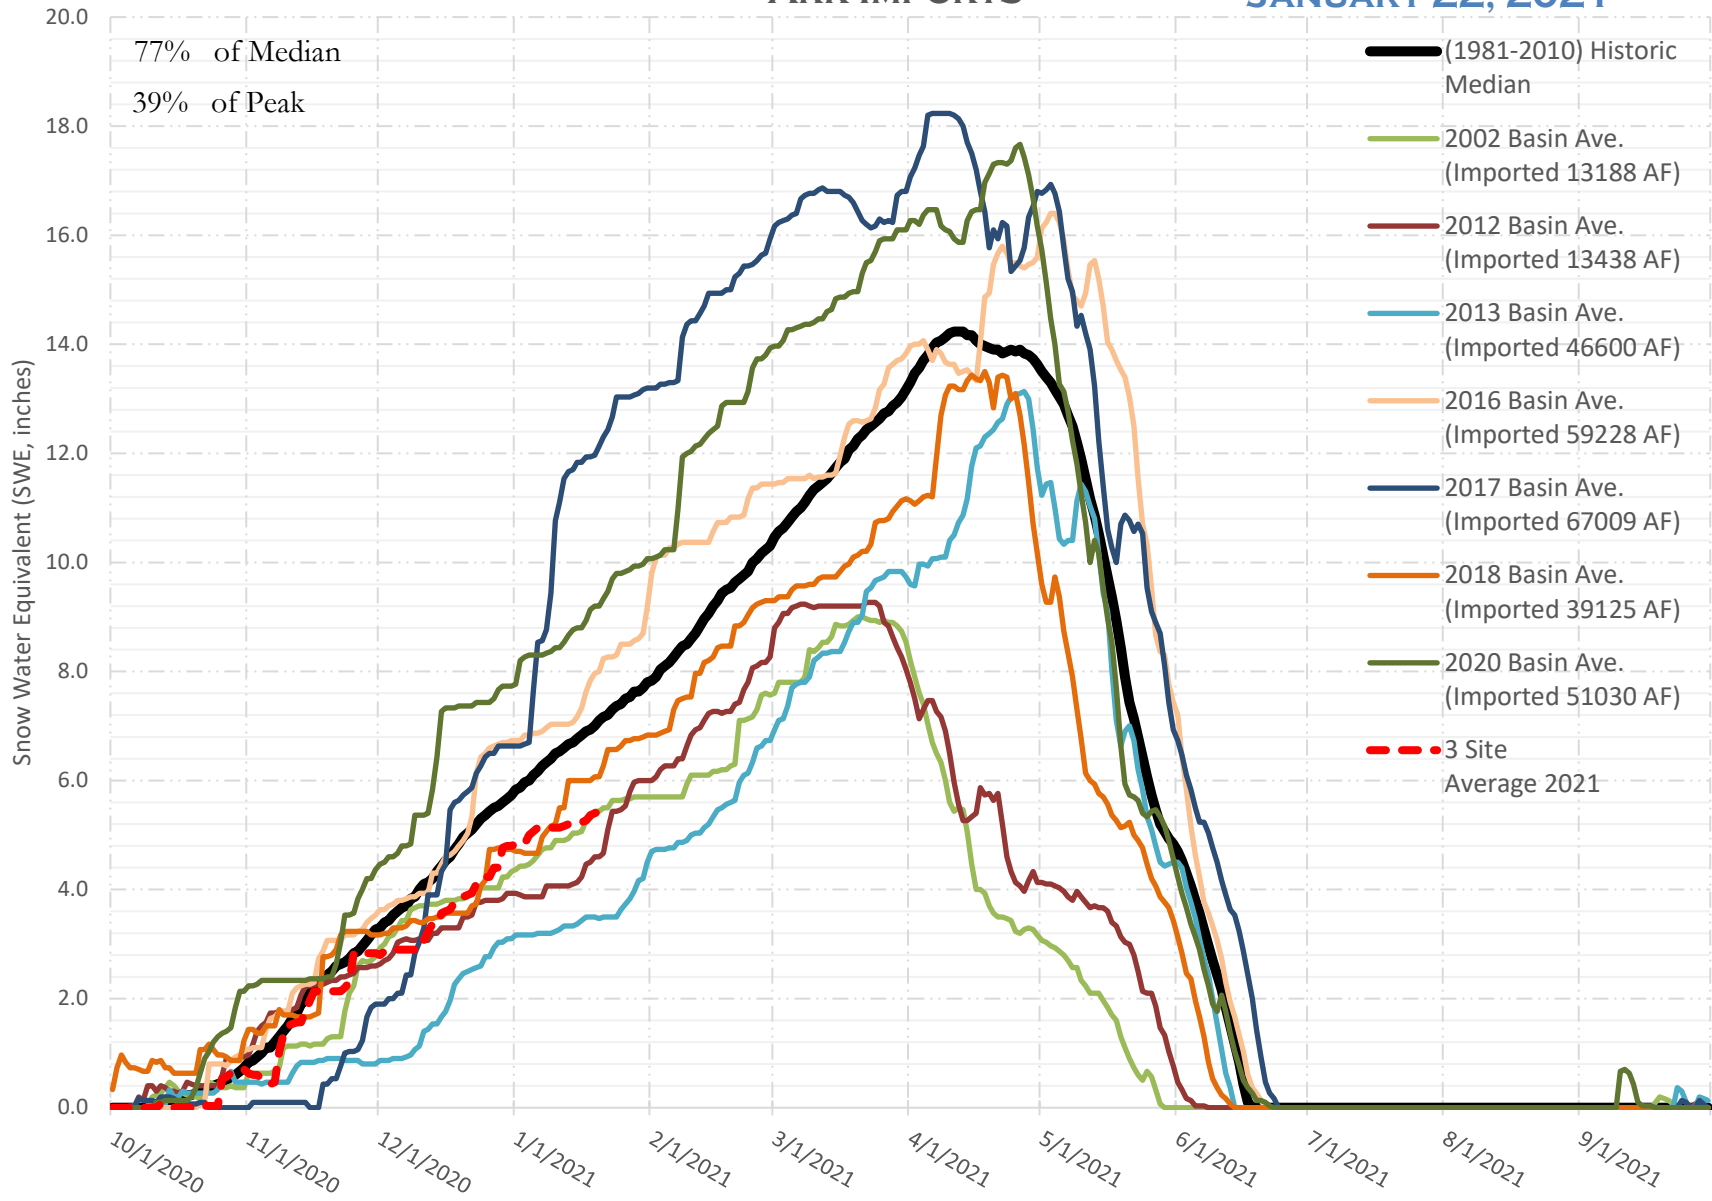

FRY-ARK COLLECTION BASIN SNOWPACK VS ANNUAL BASIN AVERAGE W/ ASSOC. FRY-ARK IMPORTS

JANUARY 22, 2021

FRY-ARK COLLECTION BASIN SNOWPACK W/ INDIVIDUAL SITES JANUARY 22, 2021

UPPER ARK BASIN SNOWPACK VS ANNUAL BASIN AVERAGE W/ ASSOC. FRY- ARK IMPORTS

JANUARY 22, 2021

UPPER ARK BASIN SNOWPACK W/ INDIVIDUAL SITES JANUARY 22, 2021