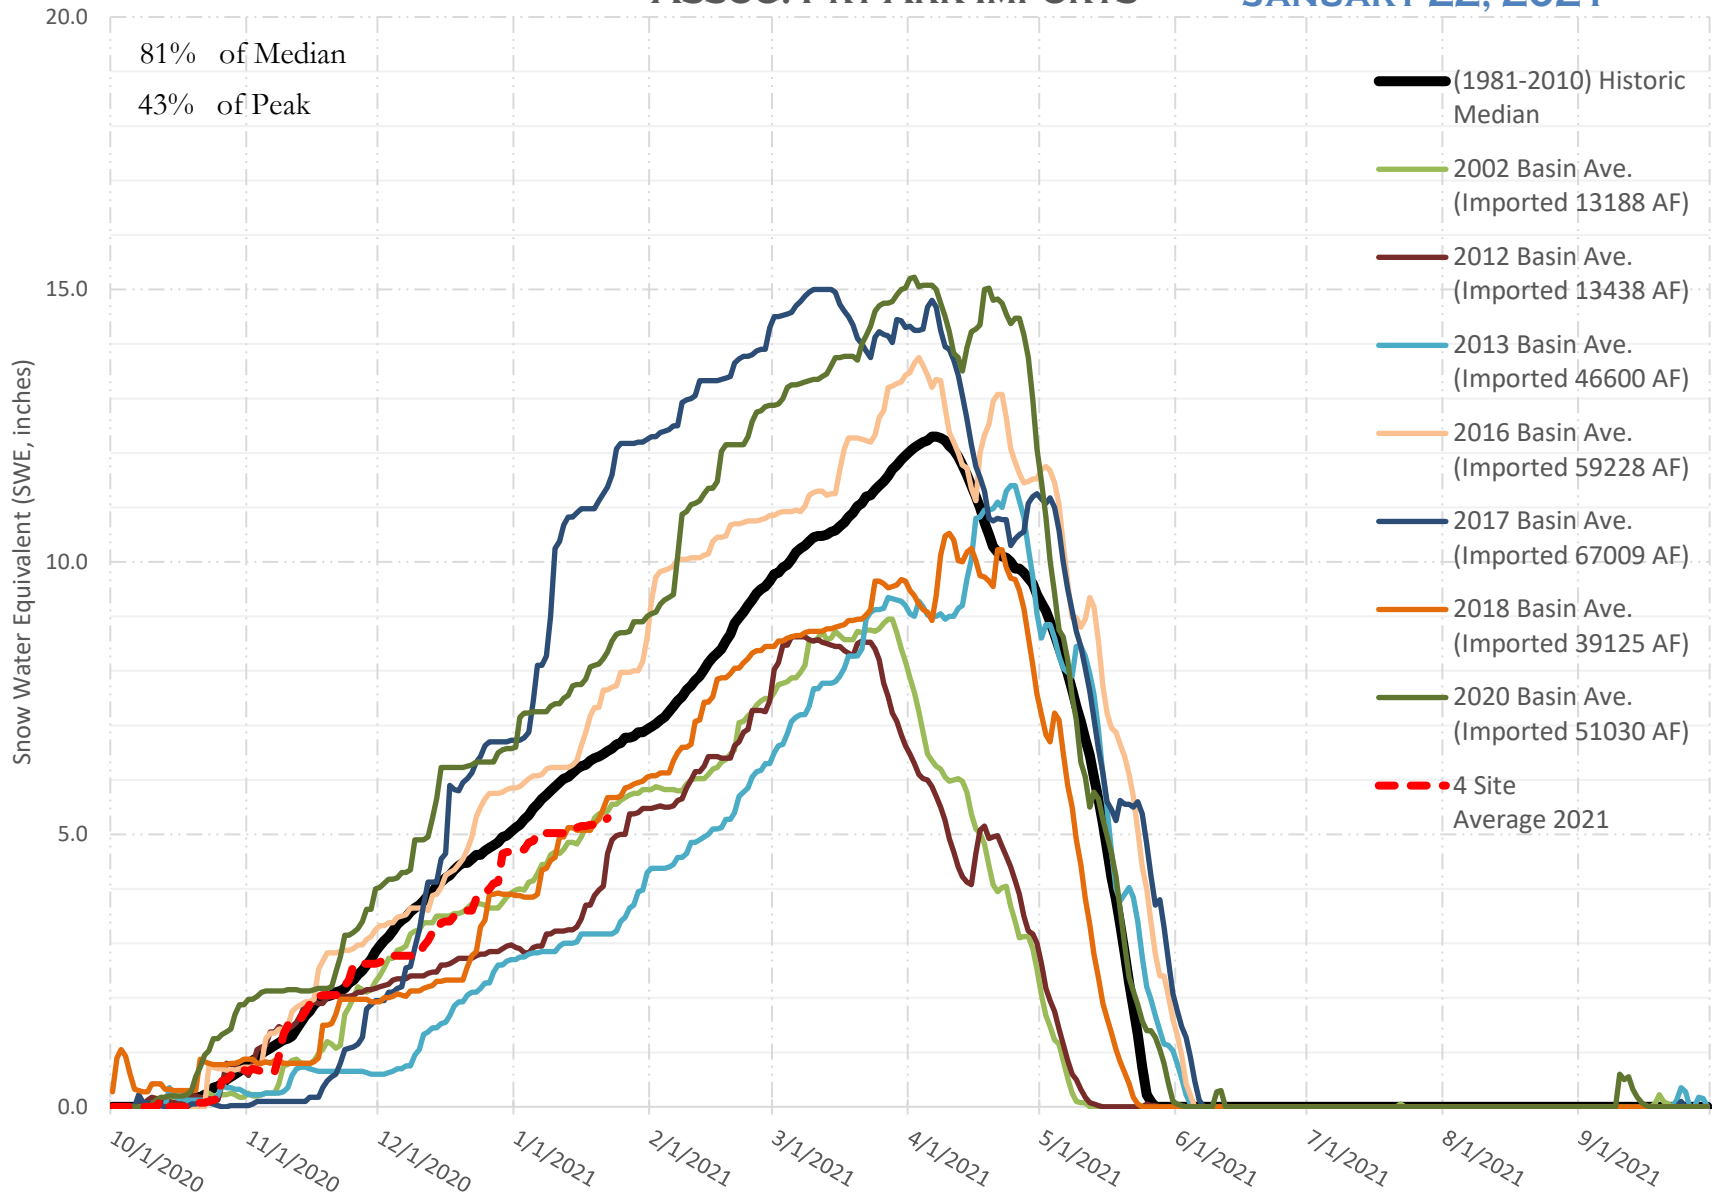

FRY-ARK COLLECTION BASIN SNOWPACK VS ANNUAL BASIN AVERAGE W/ ASSOC. FRY-ARK IMPORTS

JANUARY 22, 2021

FRY-ARK COLLECTION BASIN SNOWPACK W/ INDIVIDUAL SITES JANUARY 22, 2021

UPPER ARK BASIN SNOWPACK VS ANNUAL BASIN AVERAGE W/ ASSOC. FRY- ARK IMPORTS

JANUARY 22, 2021

UPPER ARK BASIN SNOWPACK W/ INDIVIDUAL SITES JANUARY 22, 2021