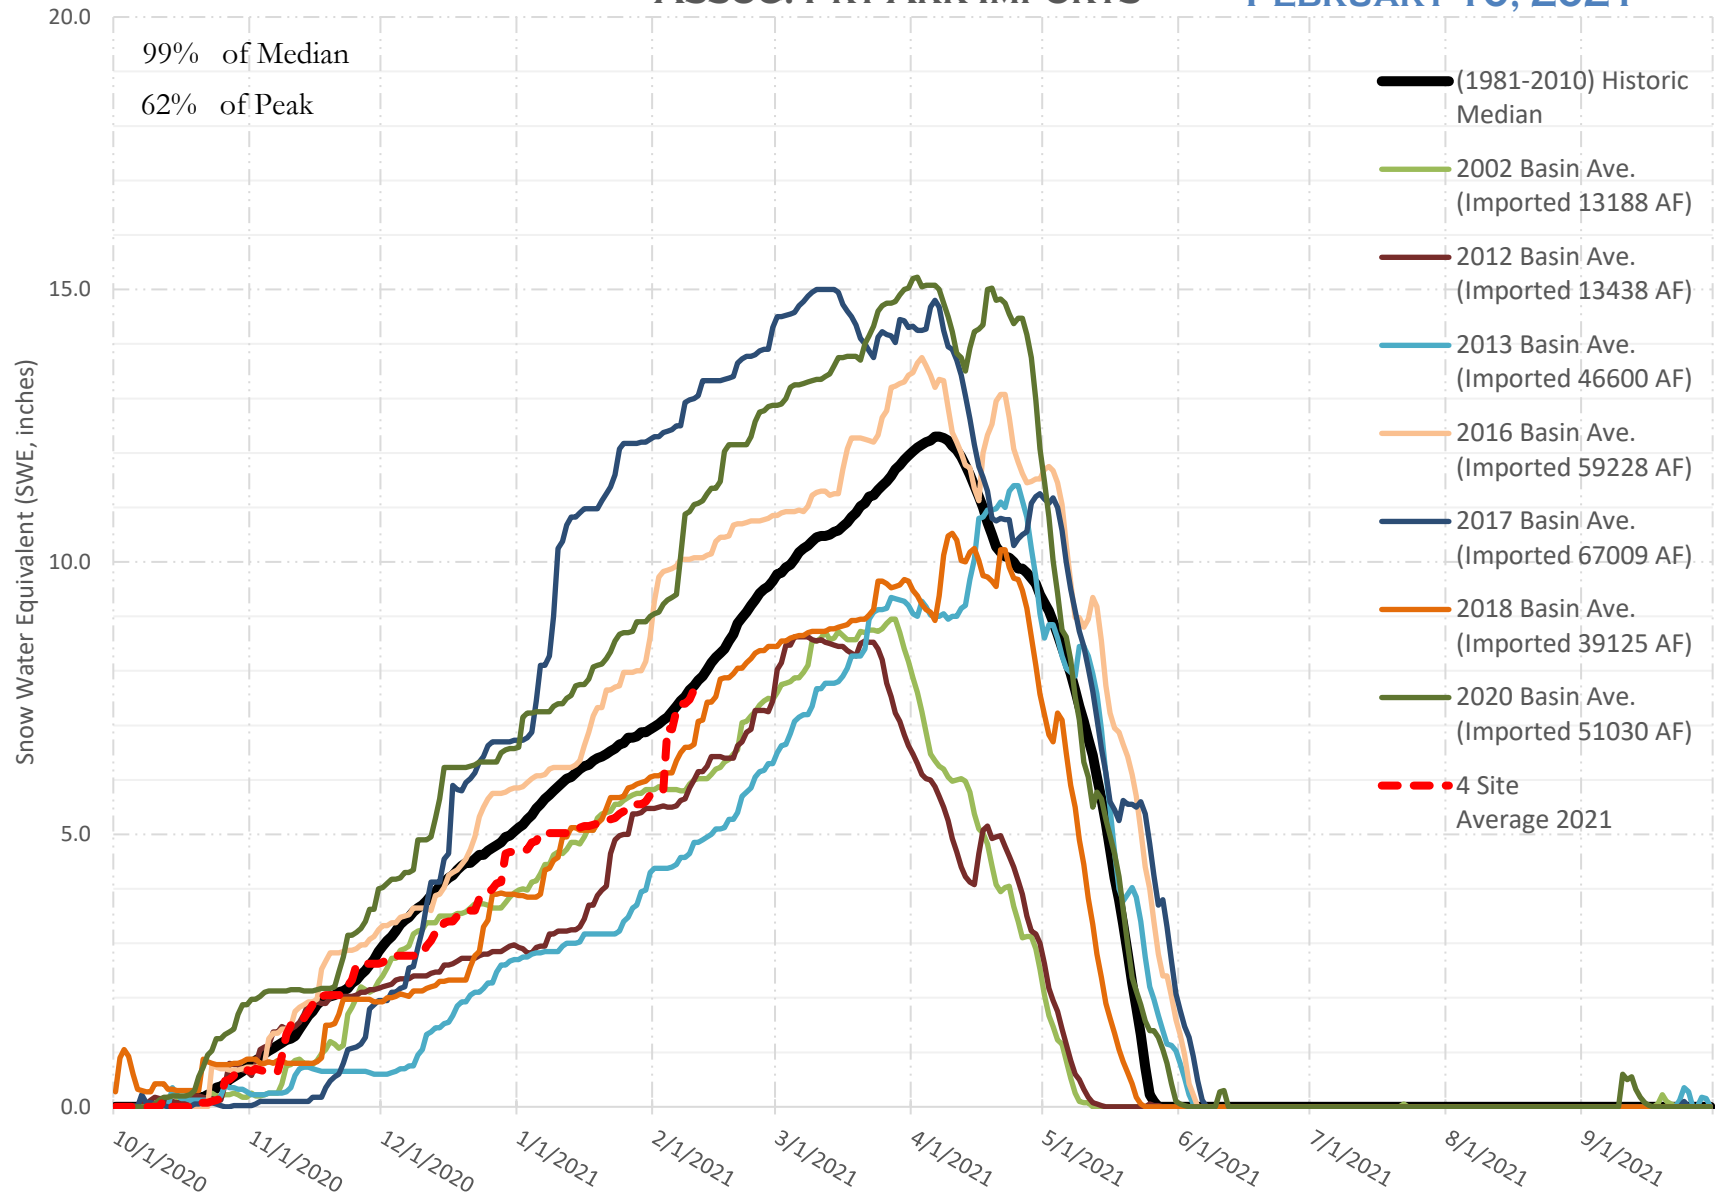

# FRY-ARK COLLECTION BASIN SNOWPACK VS ANNUAL BASIN AVERAGE W/ ASSOC. FRY-ARK IMPORTS

FEBRUARY 10, 2021

# FRY-ARK COLLECTION BASIN SNOWPACK W/ INDIVIDUAL SITES FEBRUARY 10, 2021