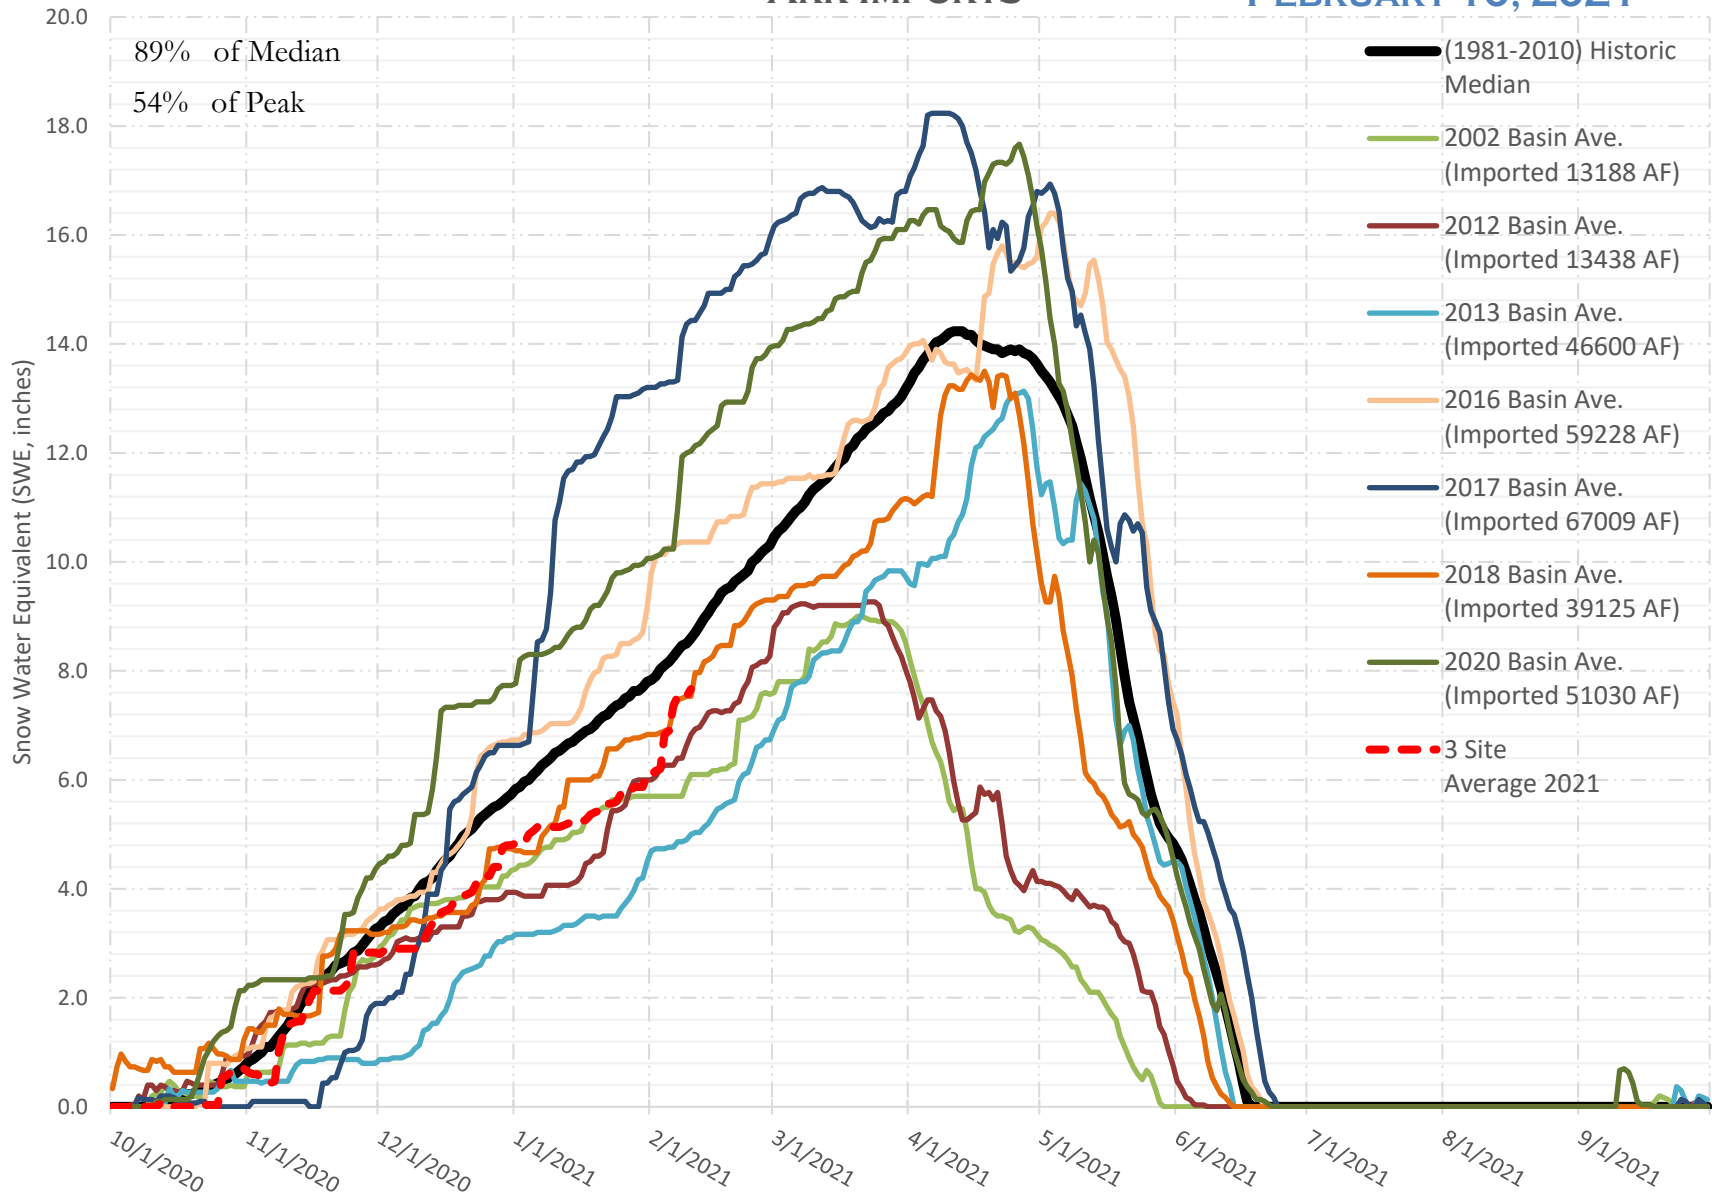

UPPER ARK BASIN SNOWPACK VS ANNUAL BASIN AVERAGE W/ ASSOC. FRY- ARK IMPORTS

FEBRUARY 10, 2021