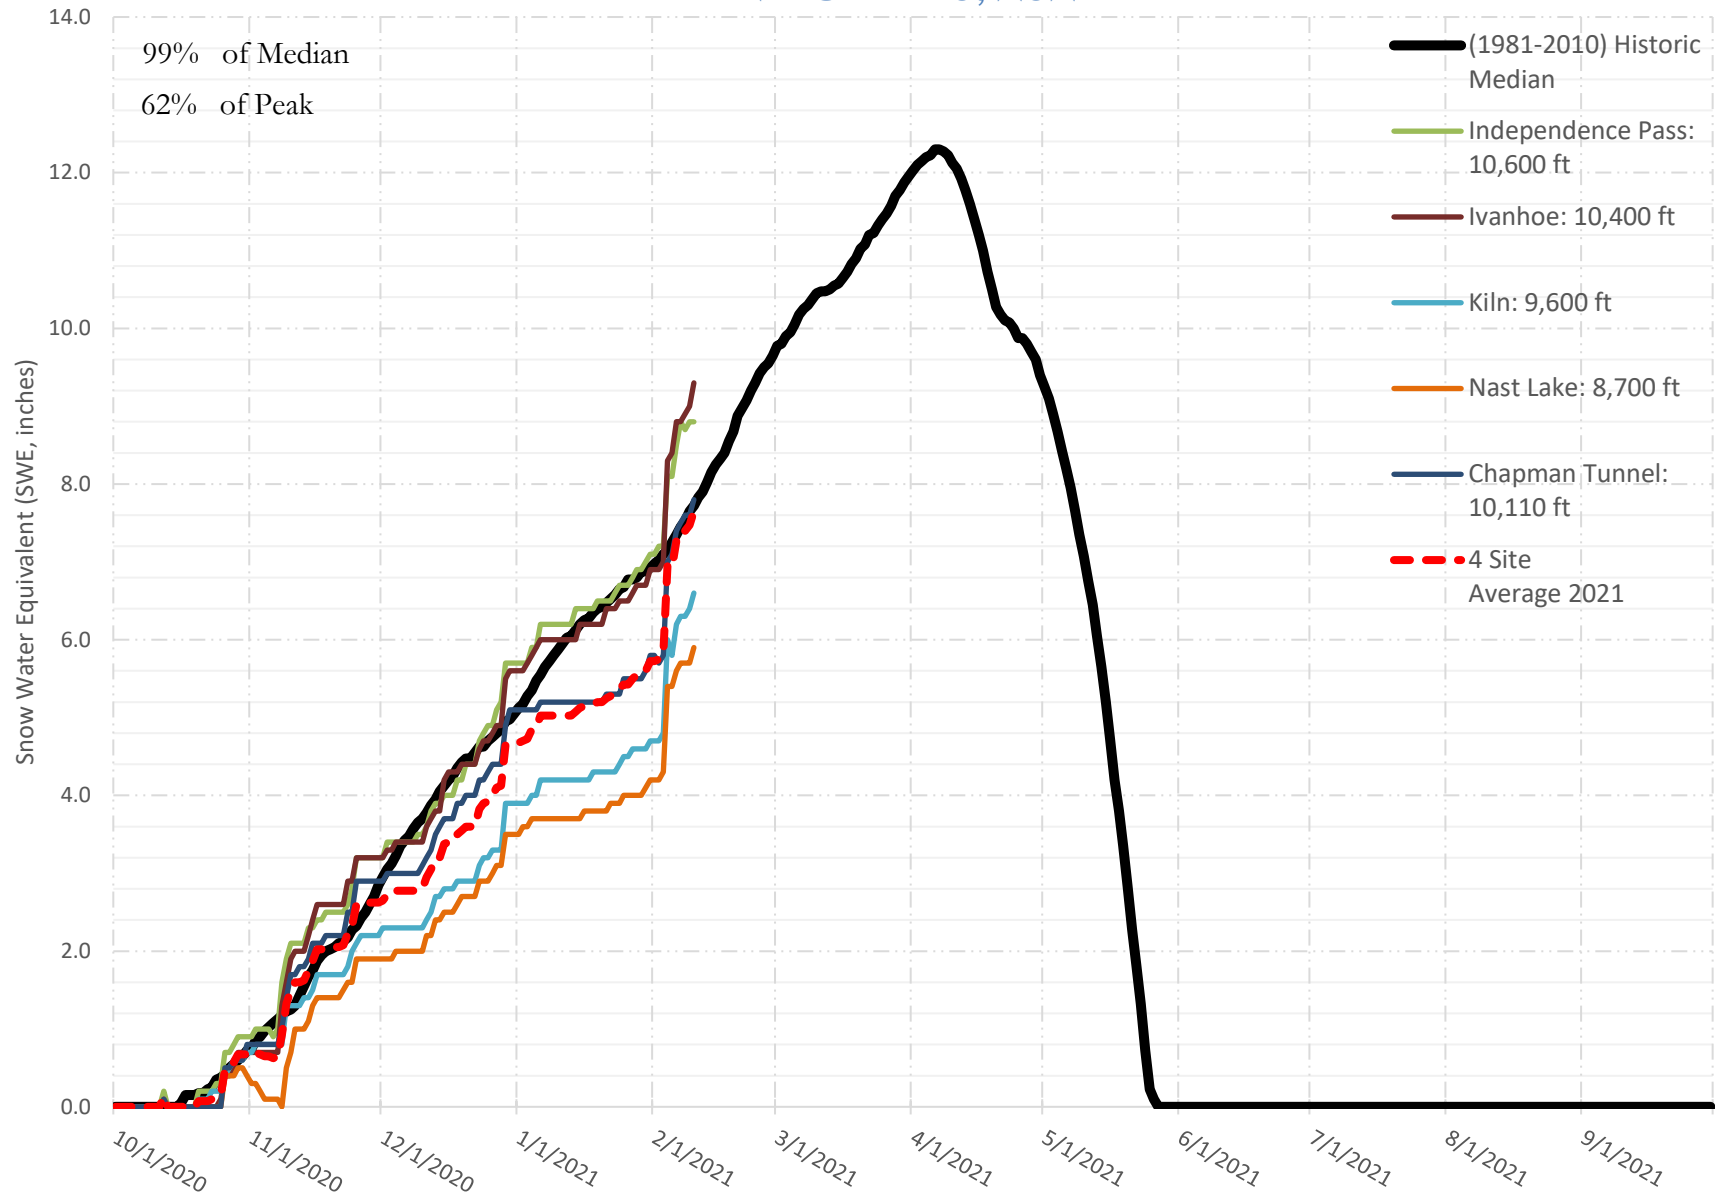

# FRY-ARK COLLECTION BASIN SNOWPACK VS ANNUAL BASIN AVERAGE W/ ASSOC. FRY-ARK IMPORTS

FEBRUARY 10, 2021

# FRY-ARK COLLECTION BASIN SNOWPACK W/ INDIVIDUAL SITES FEBRUARY 10, 2021