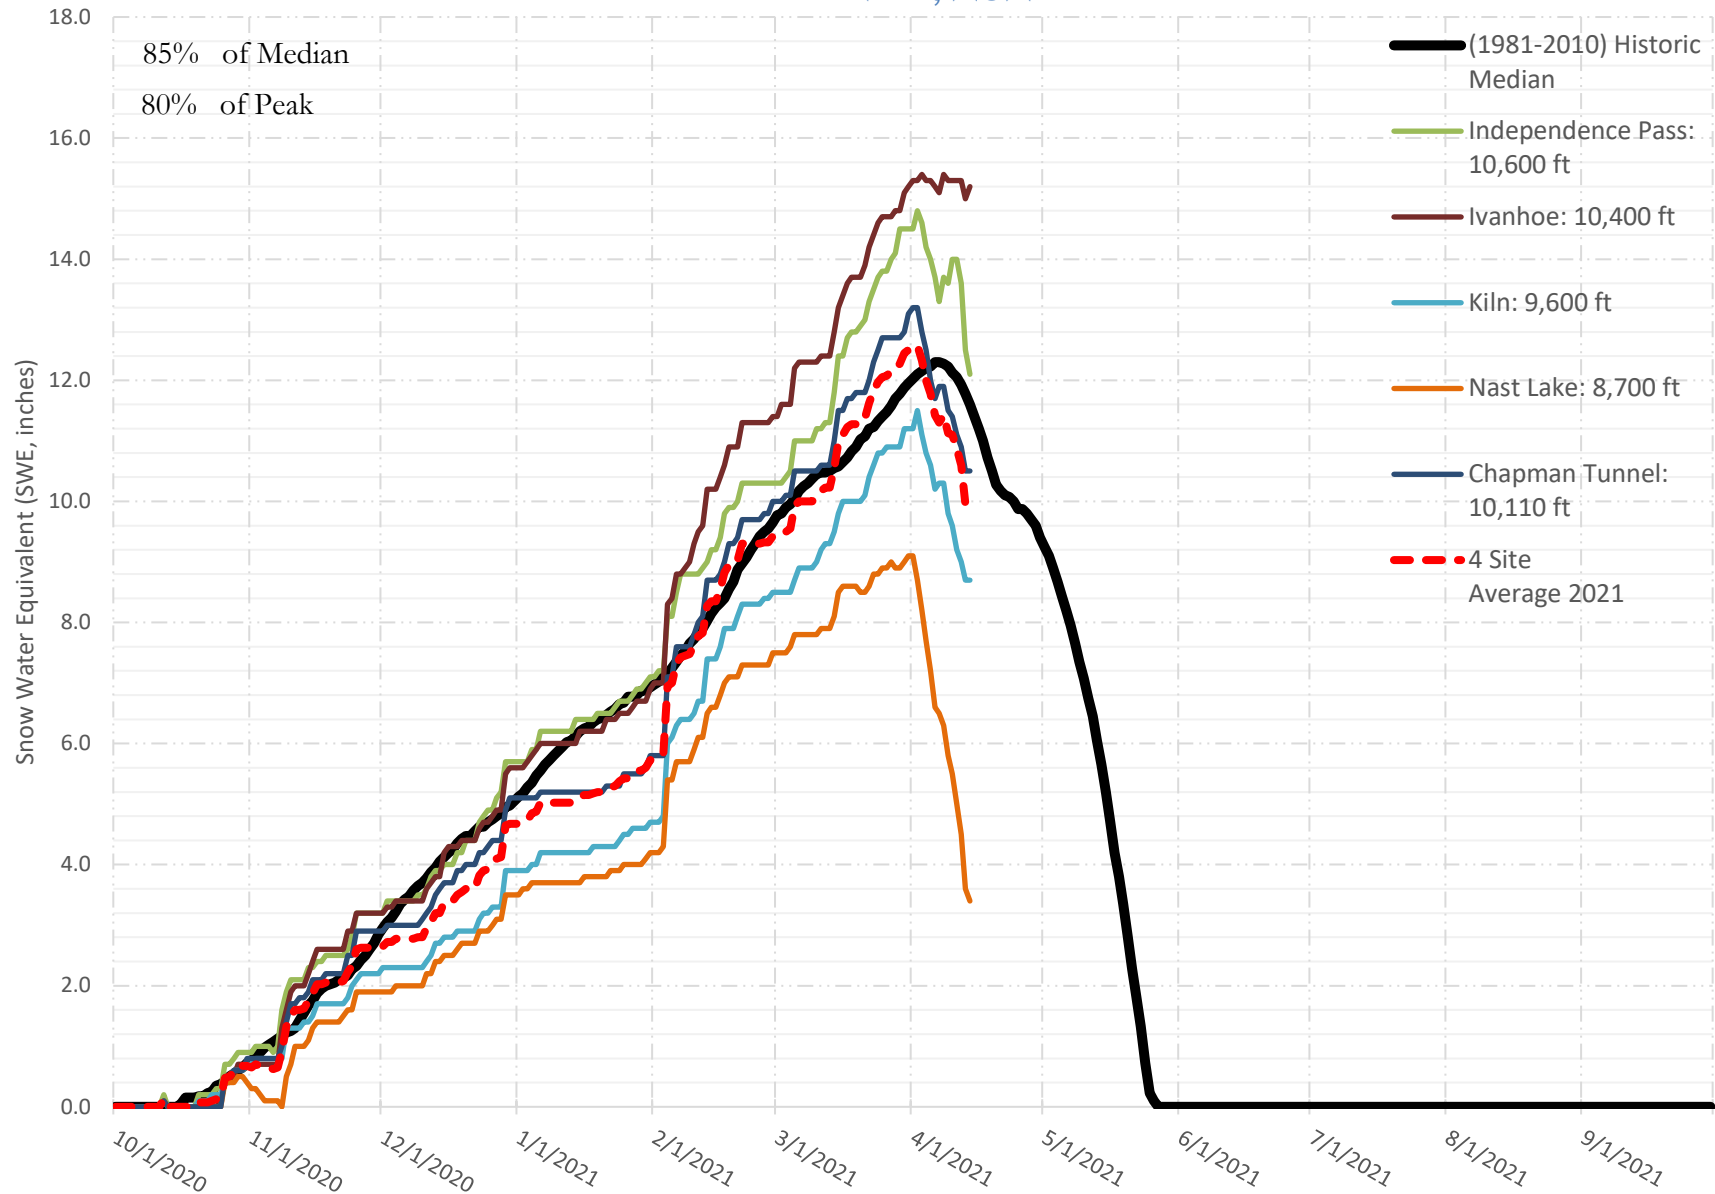

FRY-ARK COLLECTION BASIN SNOWPACK VS ANNUAL BASIN AVERAGE W/ ASSOC. FRY-ARK IMPORTS

APRIL 14, 2021

FRY-ARK COLLECTION BASIN SNOWPACK W/ INDIVIDUAL SITES APRIL 14, 2021

UPPER ARK BASIN SNOWPACK VS ANNUAL BASIN AVERAGE W/ ASSOC. FRY- ARK IMPORTS

APRIL 14, 2021

UPPER ARK BASIN SNOWPACK W/ INDIVIDUAL SITES APRIL 14, 2021