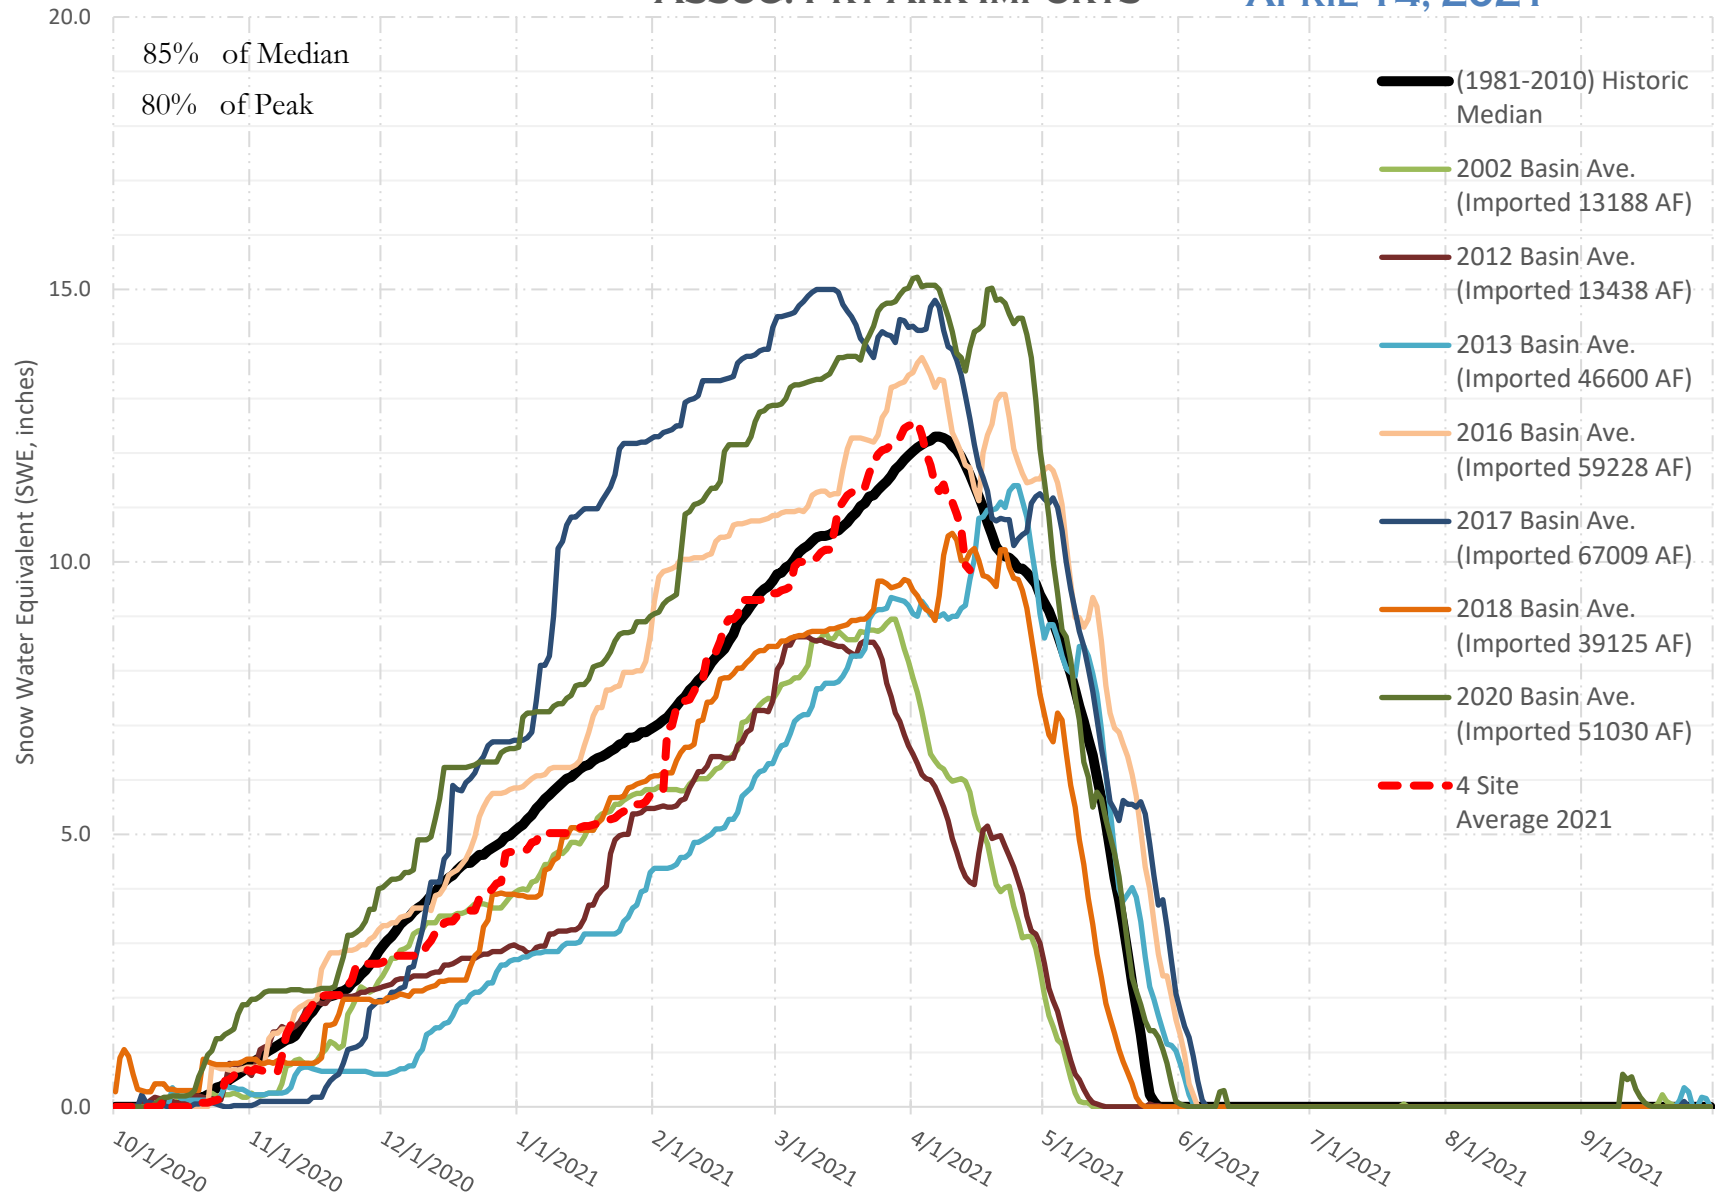

FRY-ARK COLLECTION BASIN SNOWPACK VS ANNUAL BASIN AVERAGE W/ ASSOC. FRY-ARK IMPORTS

APRIL 14, 2021

FRY-ARK COLLECTION BASIN SNOWPACK W/ INDIVIDUAL SITES APRIL 14, 2021

UPPER ARK BASIN SNOWPACK VS ANNUAL BASIN AVERAGE W/ ASSOC. FRY- ARK IMPORTS

APRIL 14, 2021

UPPER ARK BASIN SNOWPACK W/ INDIVIDUAL SITES APRIL 14, 2021