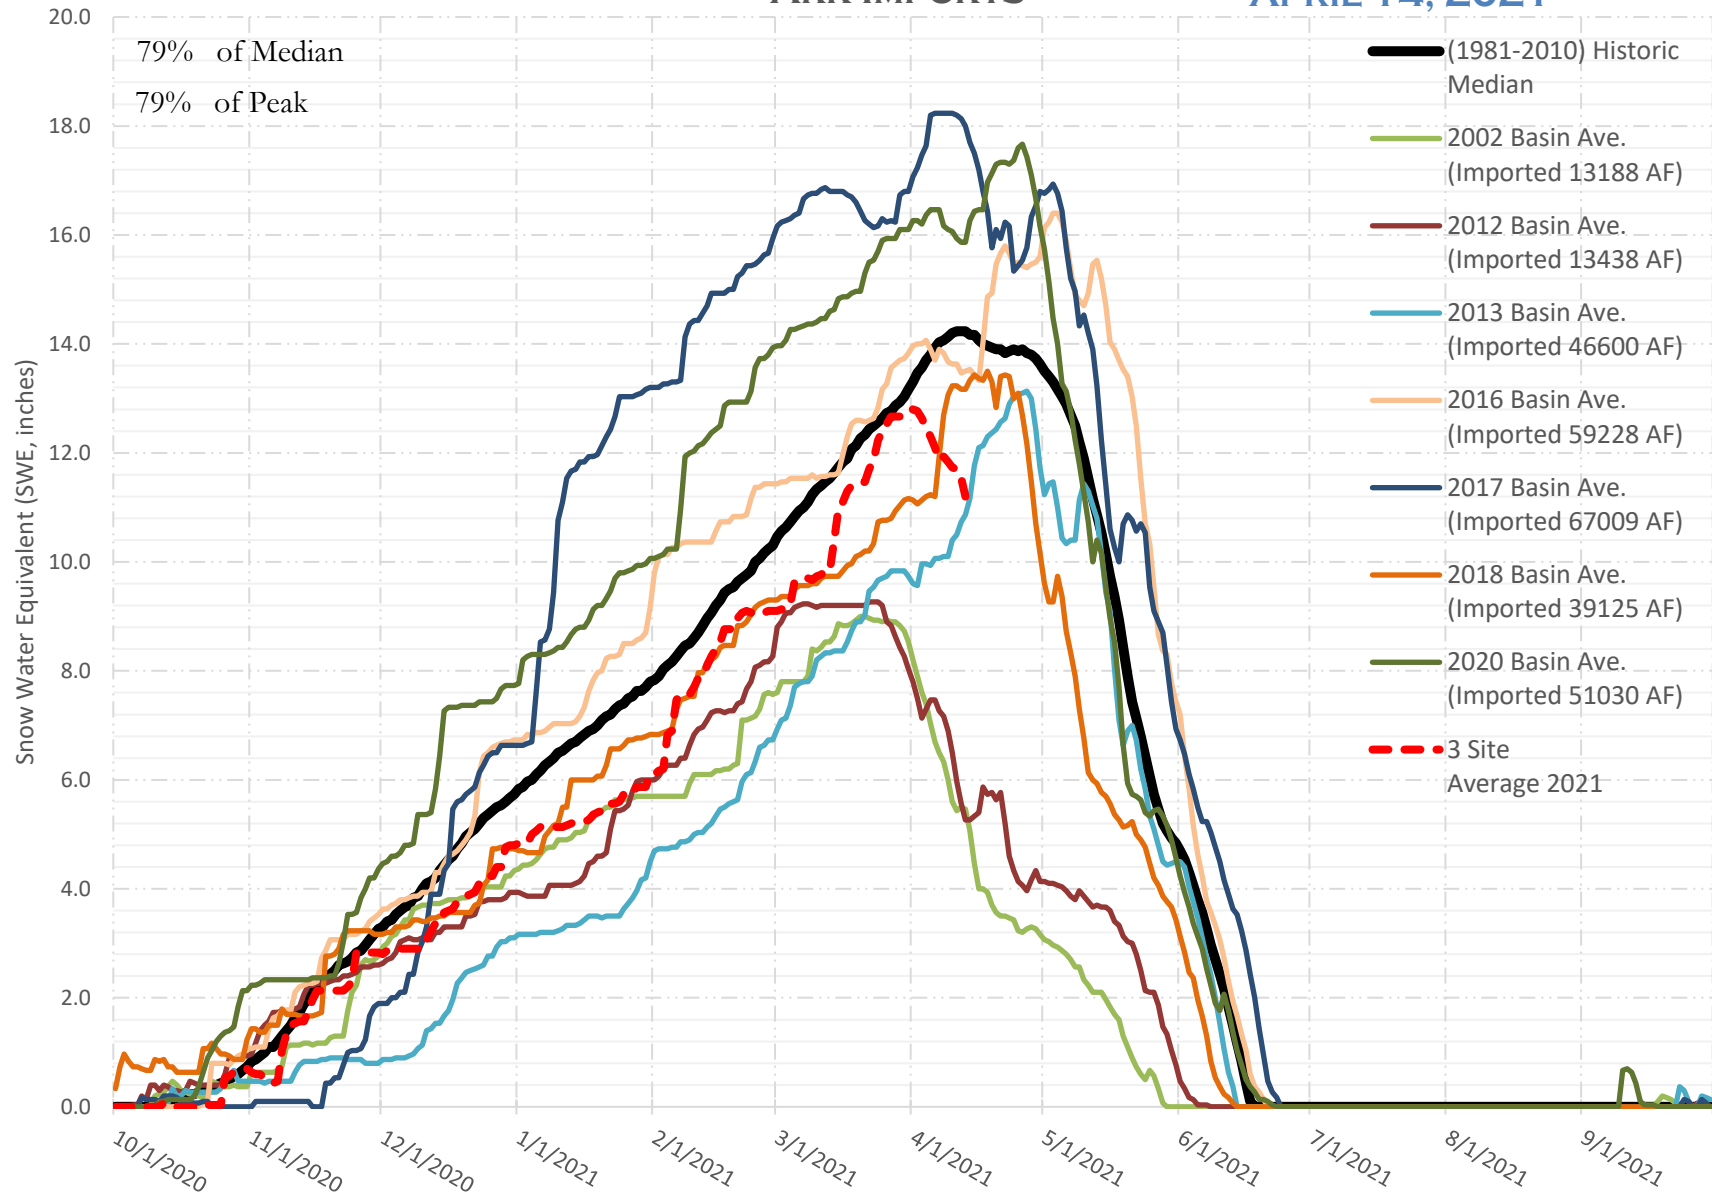

FRY-ARK COLLECTION BASIN SNOWPACK VS ANNUAL BASIN AVERAGE W/ ASSOC. FRY-ARK IMPORTS

APRIL 14, 2021

FRY-ARK COLLECTION BASIN SNOWPACK W/ INDIVIDUAL SITES APRIL 14, 2021

UPPER ARK BASIN SNOWPACK VS ANNUAL BASIN AVERAGE W/ ASSOC. FRY- ARK IMPORTS

APRIL 14, 2021

UPPER ARK BASIN SNOWPACK W/ INDIVIDUAL SITES APRIL 14, 2021