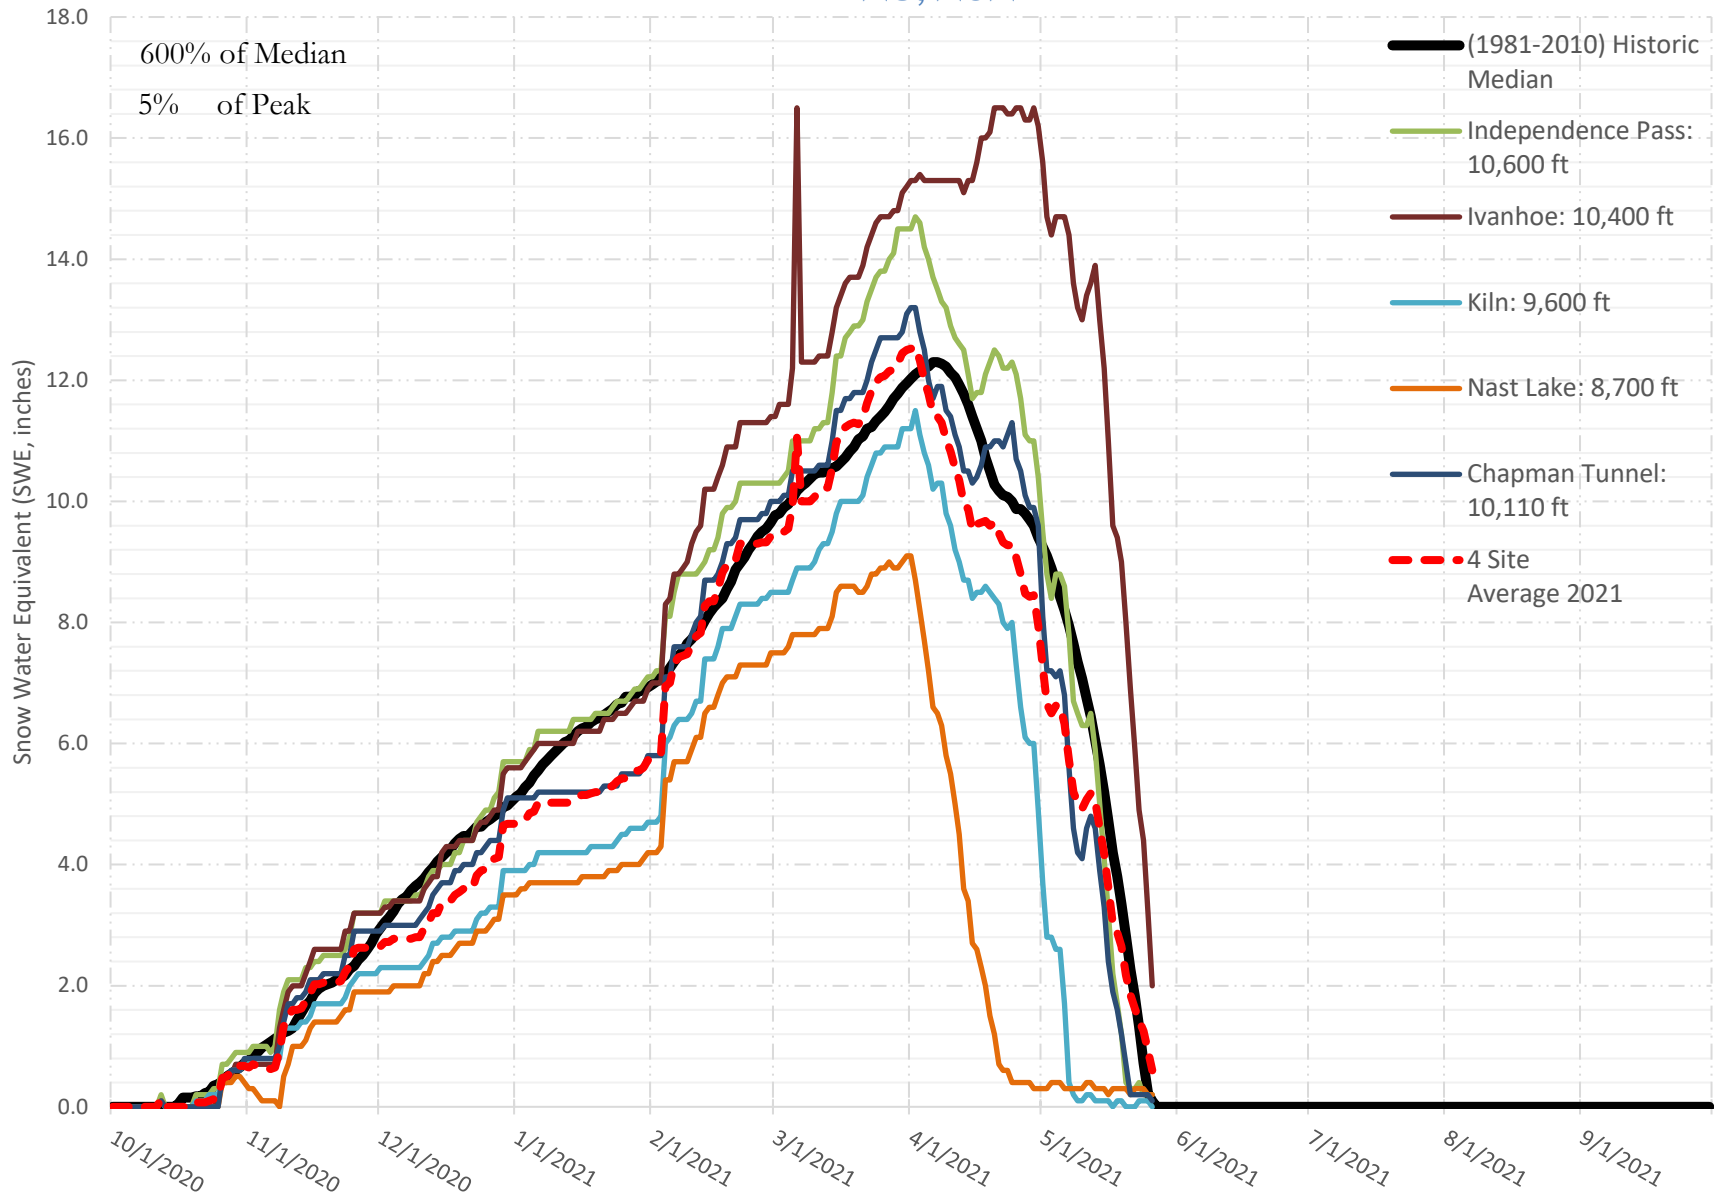

FRY-ARK COLLECTION BASIN SNOWPACK VS ANNUAL BASIN AVERAGE W/ ASSOC. FRY-ARK IMPORTS

MAY 26, 2021

FRY-ARK COLLECTION BASIN SNOWPACK W/ INDIVIDUAL SITES MAY 26, 2021

UPPER ARK BASIN SNOWPACK W/ INDIVIDUAL SITES MAY 26, 2021