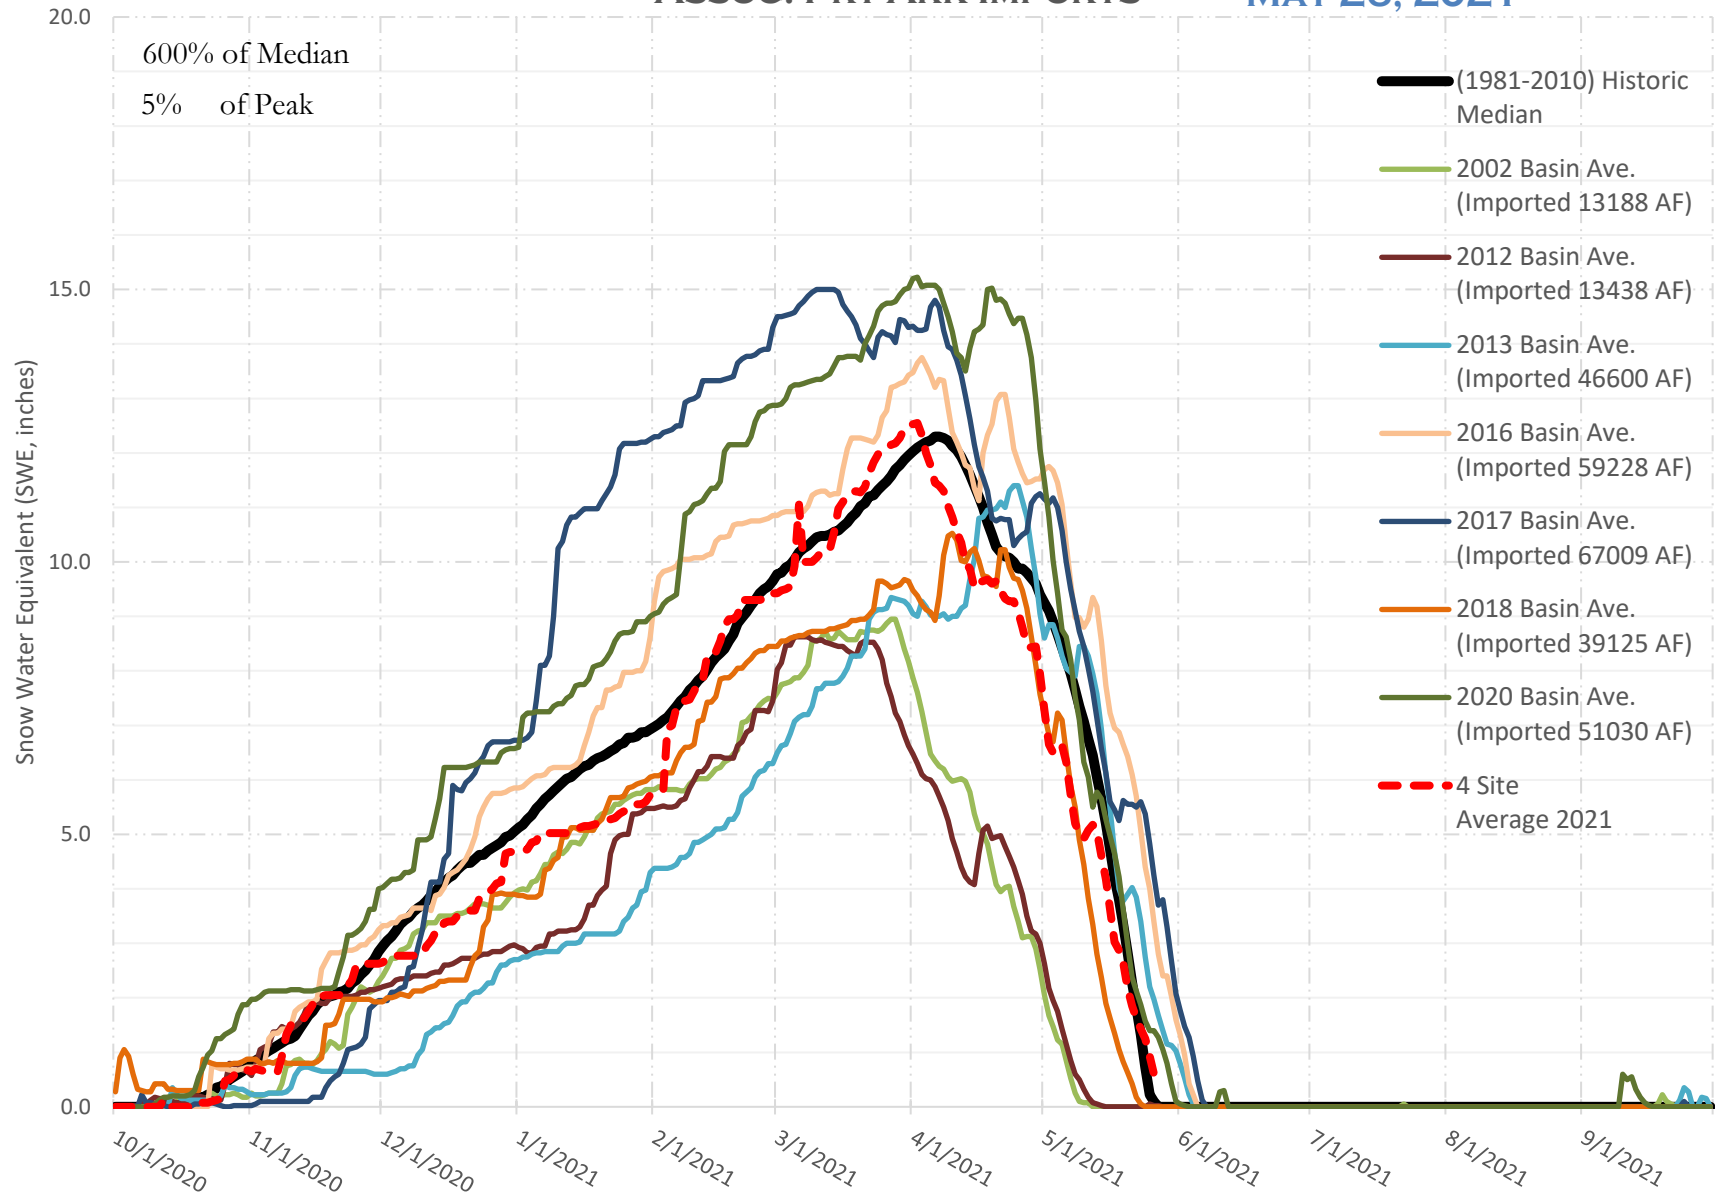

FRY-ARK COLLECTION BASIN SNOWPACK VS ANNUAL BASIN AVERAGE W/ ASSOC. FRY-ARK IMPORTS

MAY 26, 2021

FRY-ARK COLLECTION BASIN SNOWPACK W/ INDIVIDUAL SITES MAY 26, 2021

UPPER ARK BASIN SNOWPACK W/ INDIVIDUAL SITES MAY 26, 2021