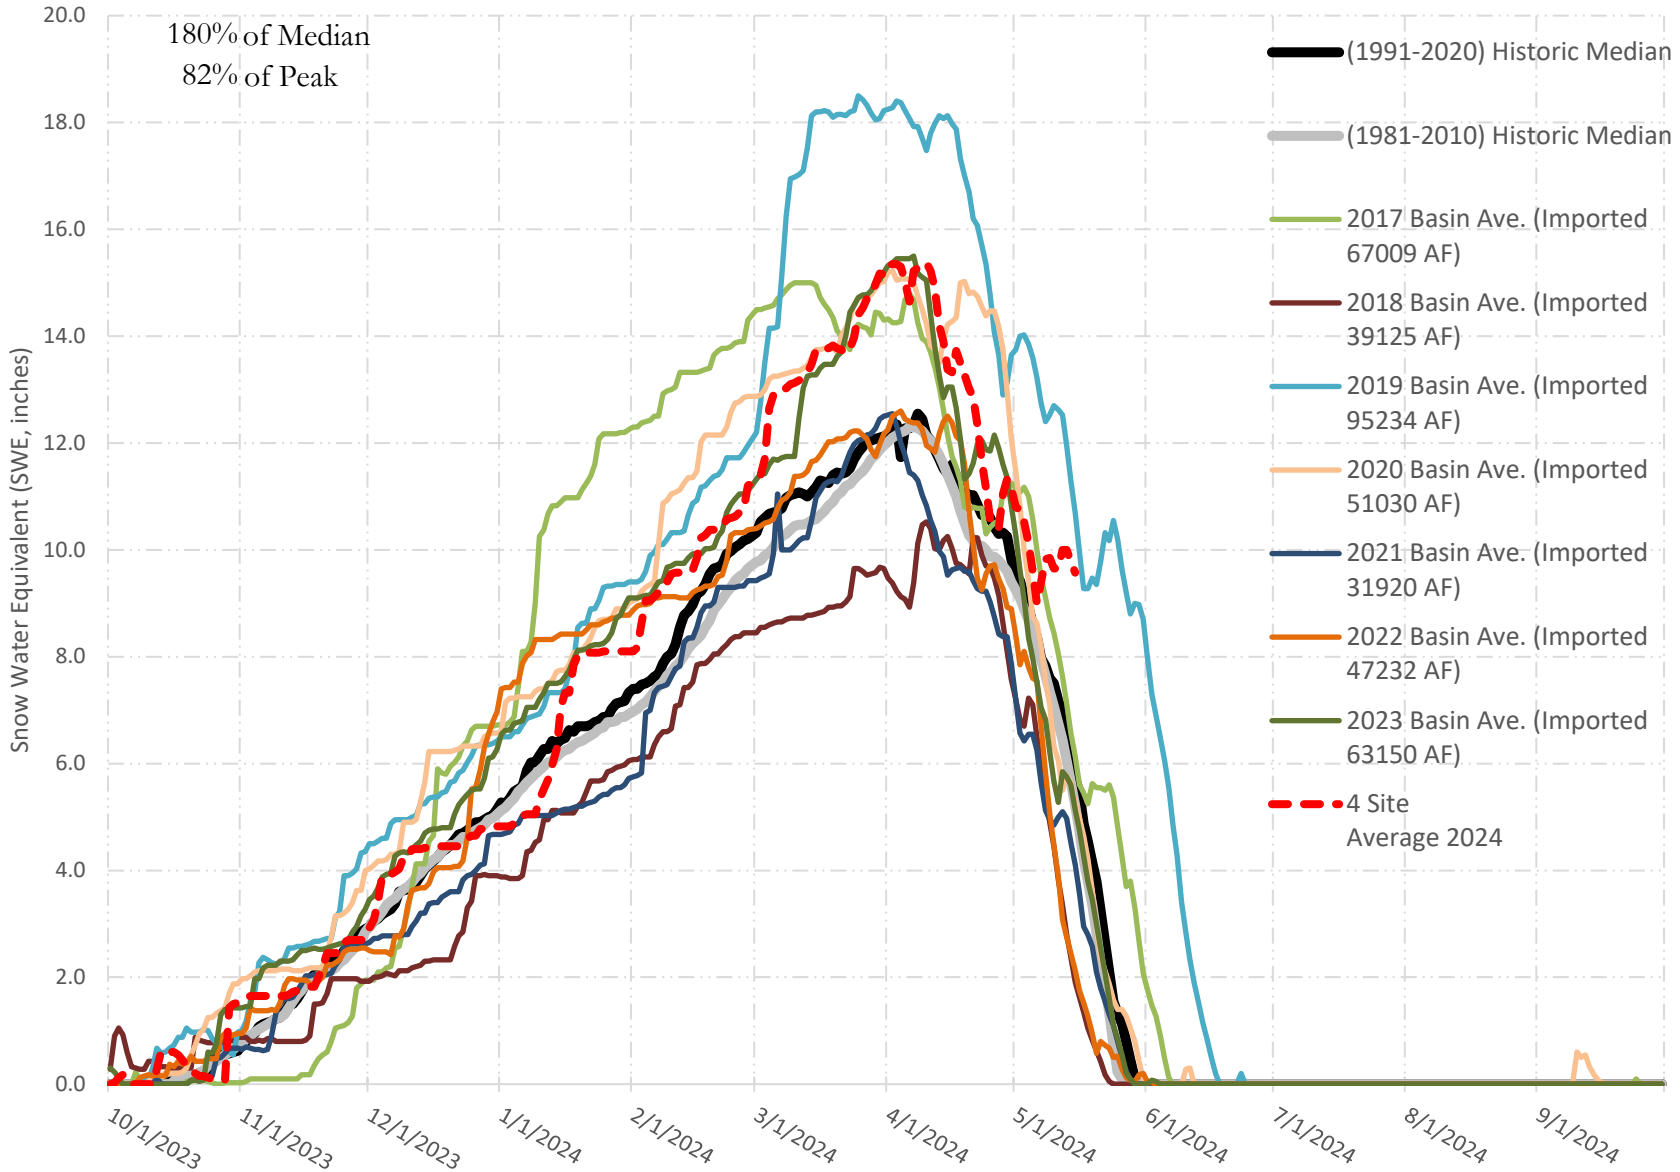

**FRY-ARK COLLECTION BASIN SNOWPACK VS ANNUAL BASIN AVERAGE W/ ASSOC. FRY-
ARK IMPORTS**

MAY 15, 2024

180% of Median
82% of Peak

- (1991-2020) Historic Median
- (1981-2010) Historic Median
- 2017 Basin Ave. (Imported 67009 AF)
- 2018 Basin Ave. (Imported 39125 AF)
- 2019 Basin Ave. (Imported 95234 AF)
- 2020 Basin Ave. (Imported 51030 AF)
- 2021 Basin Ave. (Imported 31920 AF)
- 2022 Basin Ave. (Imported 47232 AF)
- 2023 Basin Ave. (Imported 63150 AF)
- - - 4 Site Average 2024