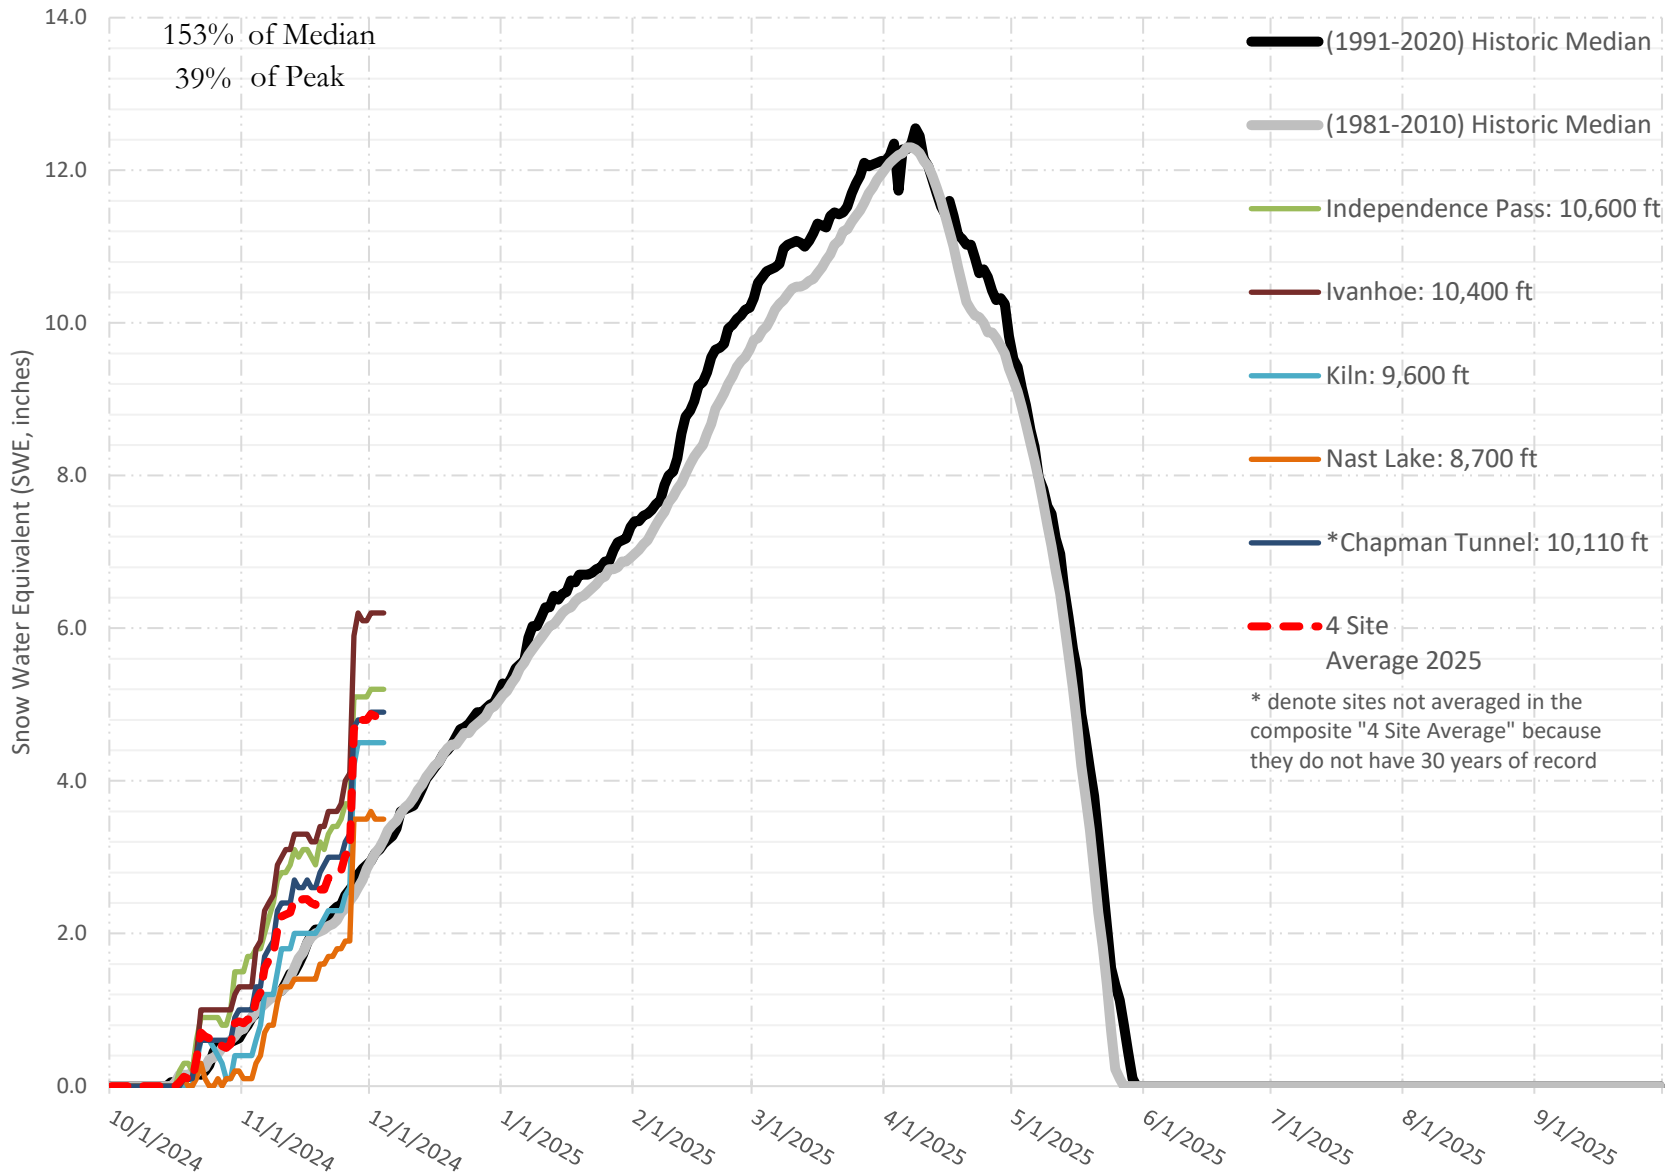

FRY-ARK COLLECTION BASIN SNOWPACK VS ANNUAL BASIN AVERAGE W/ ASSOC. FRY- ARK IMPORTS

DECEMBER 4, 2024

FRY-ARK COLLECTION BASIN SNOWPACK W/ INDIVIDUAL SITES

DECEMBER 4, 2024

UPPER ARK BASIN SNOWPACK VS ANNUAL BASIN AVERAGE W/ ASSOC. FRY-ARK IMPORTS

DECEMBER 4, 2024