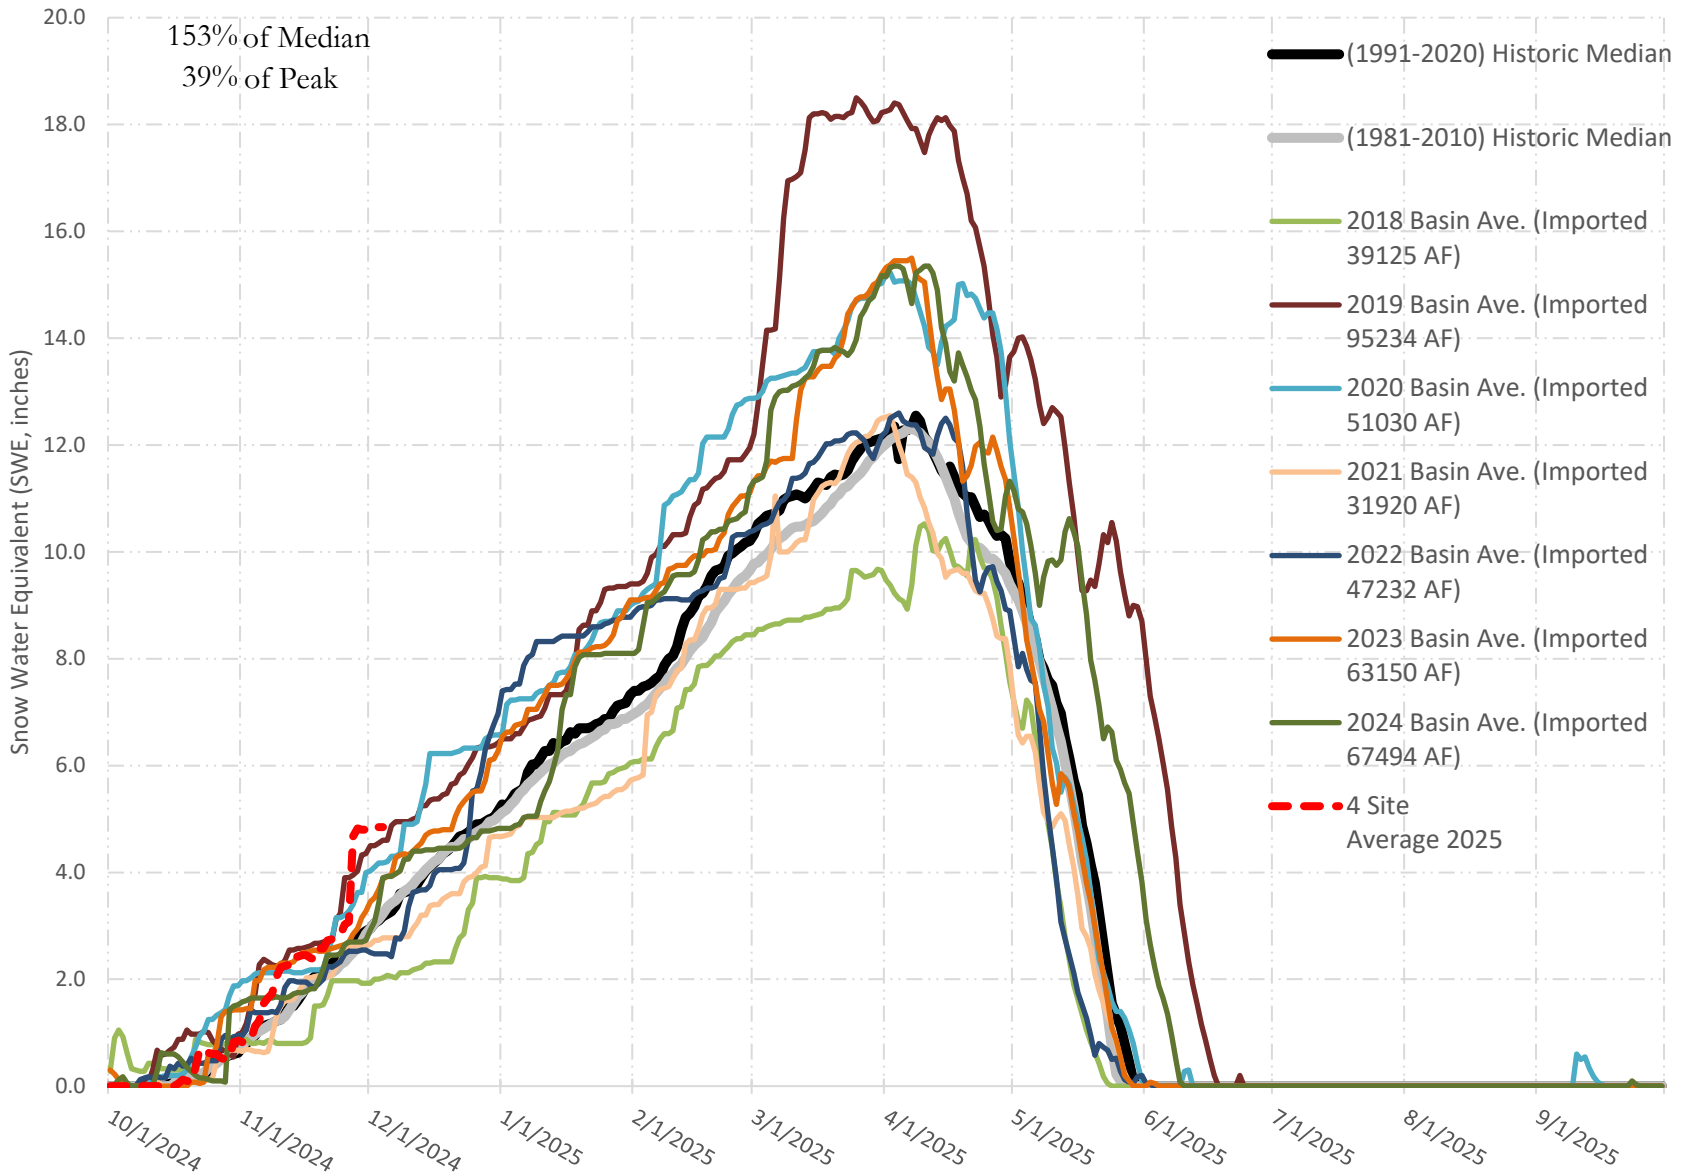

FRY-ARK COLLECTION BASIN SNOWPACK VS ANNUAL BASIN AVERAGE W/ ASSOC. FRY- ARK IMPORTS

DECEMBER 4, 2024

FRY-ARK COLLECTION BASIN SNOWPACK W/ INDIVIDUAL SITES

DECEMBER 4, 2024

UPPER ARK BASIN SNOWPACK VS ANNUAL BASIN AVERAGE W/ ASSOC. FRY-ARK IMPORTS

DECEMBER 4, 2024