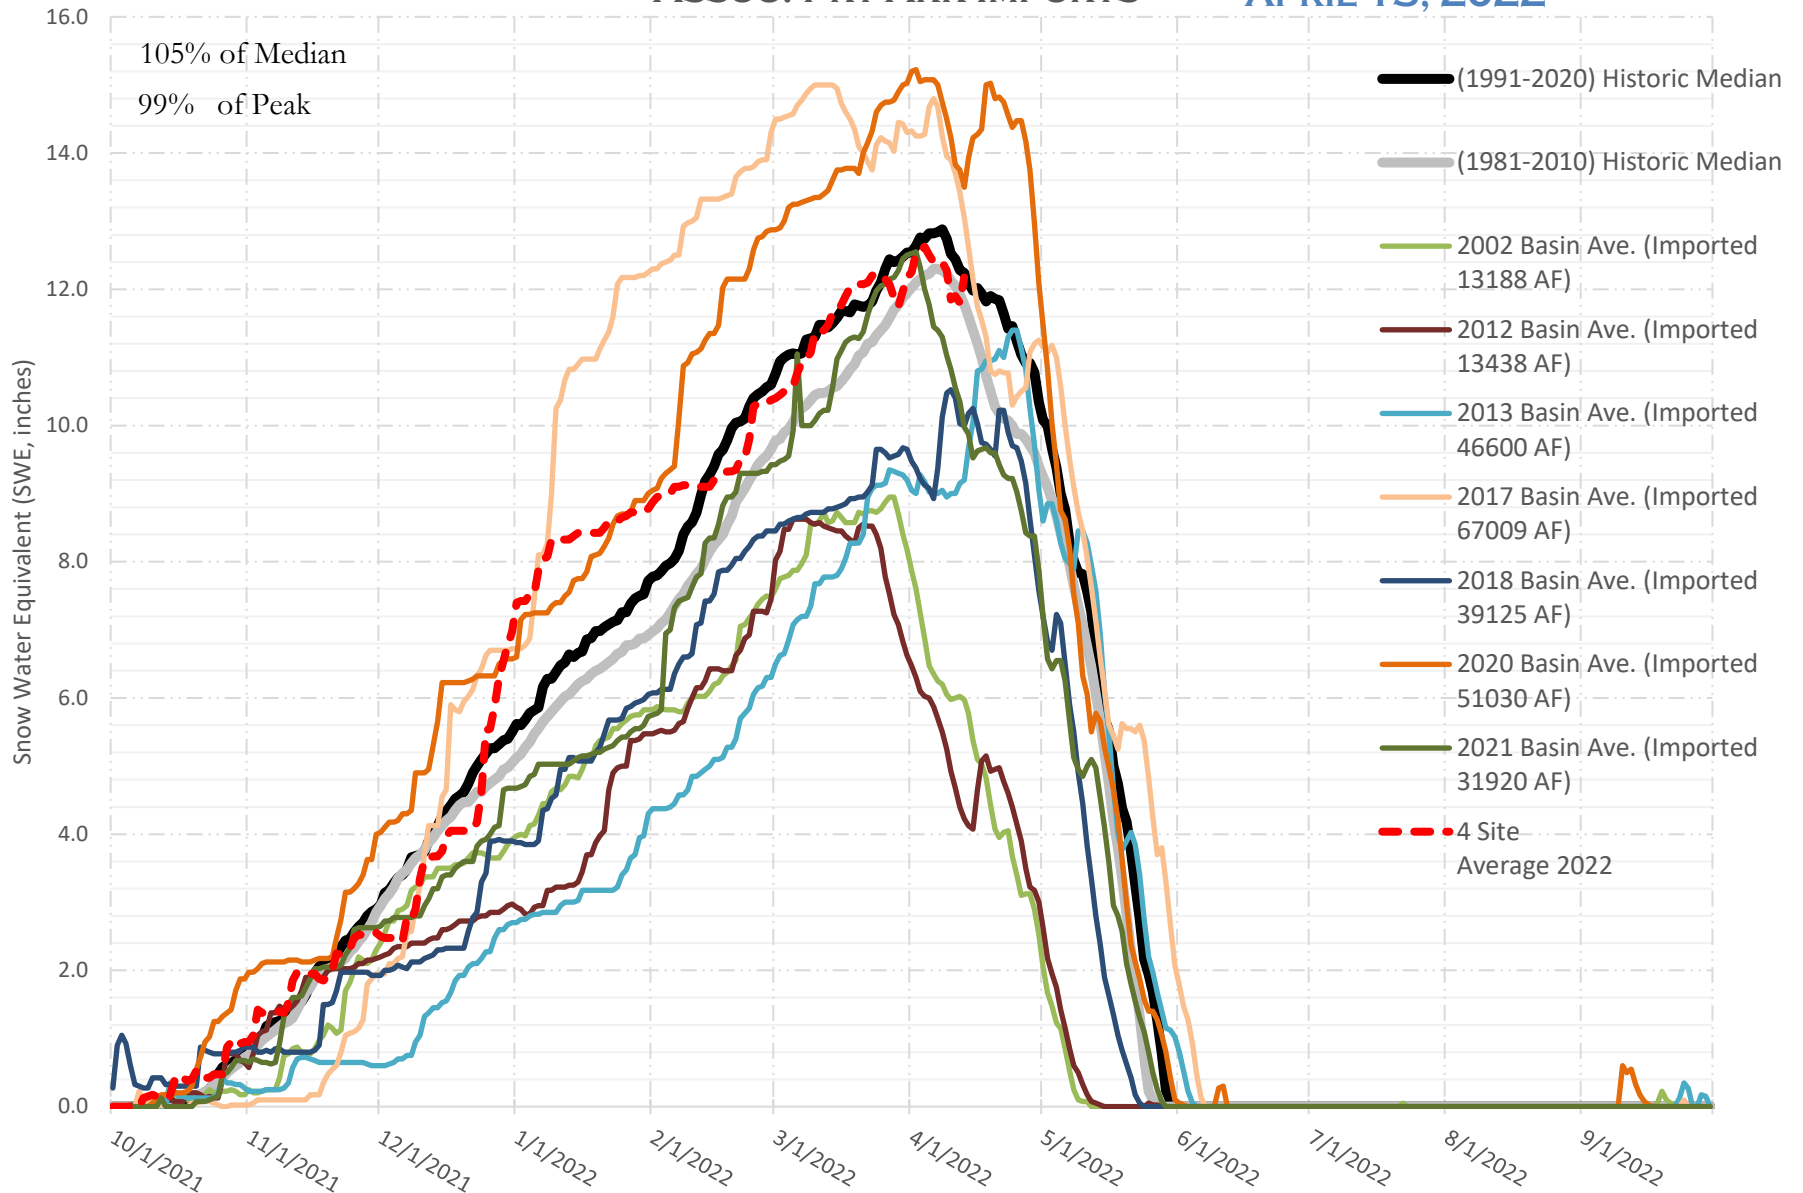

# FRY-ARK COLLECTION BASIN SNOWPACK VS ANNUAL BASIN AVERAGE W/ ASSOC. FRY-ARK IMPORTS

APRIL 13, 2022

# UPPER ARK BASIN SNOWPACK VS ANNUAL BASIN AVERAGE W/ ASSOC. FRY- ARK IMPORTS

APRIL 13, 2022